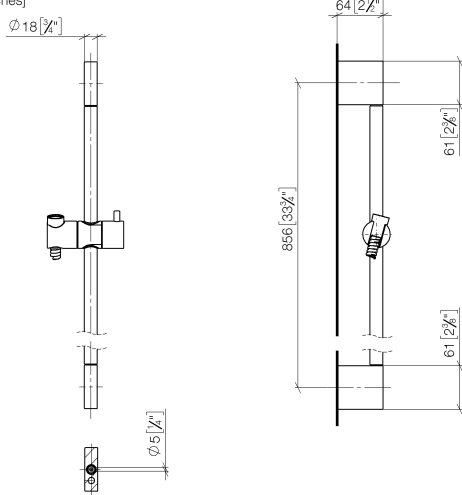

ST 050 203 9979

mm [inches]

Certificates

WRAS_2009048. ACS_20 ACC LY 738. IAPMO_4976 (1).