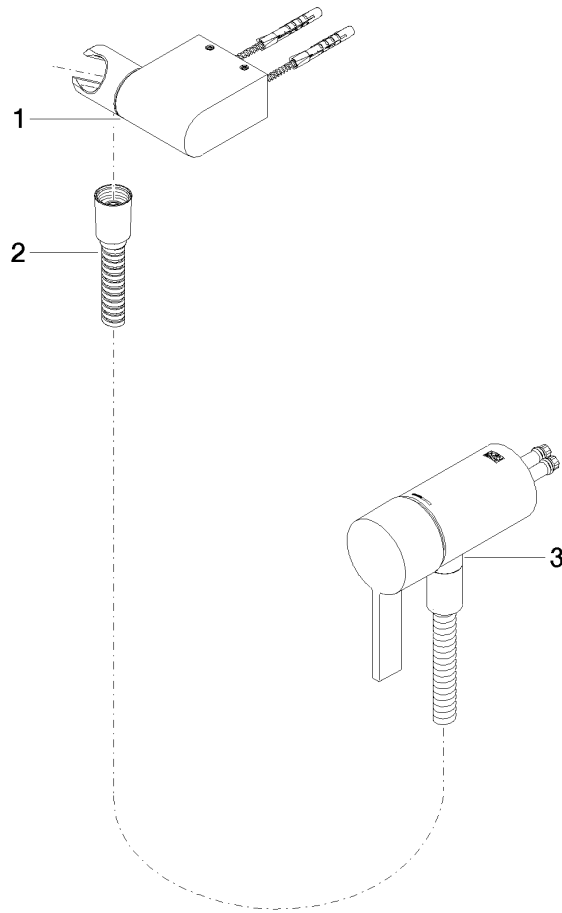

**Concealed single-lever mixer with integrated shower connection with hand shower set - Brushed Platinum**

IMO

ST 050 204 8070  
mm [inches]

**Certificates**

Belgaqua\_21-025- WRAS\_2011027. LGA\_29928.  
27\_1.

### Spare parts list

No.	Item Number	Name	Quantity used	Delivery time
1	28 060 970-06	Wall bracket swivel - Brushed Platinum	1	10
2	28 322 970-06	Metal shower hose 1/2" x 3/8" x 1750 mm - Brushed Platinum	1	2
3	36 050 970-06	Concealed single-lever mixer with integrated shower connection - Brushed Platinum	1	10