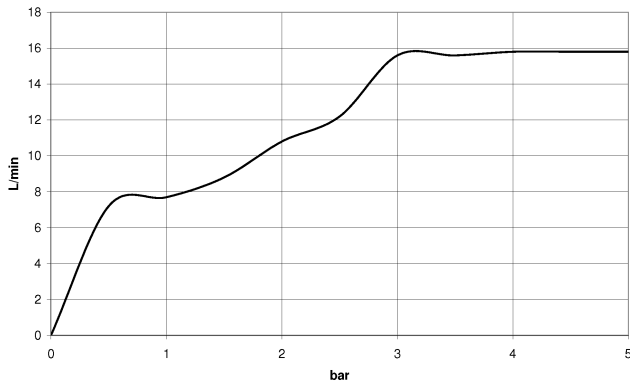

ST 050 204 8070  
mm [inches]

**Flow rate chart**

**Certificates**

DVGW\_DW-  
6517DN0129.

LGA\_29983.

WRAS\_2009011.

Concealed single-lever mixer with integrated shower connection with hand  
shower set - Brushed Platinum