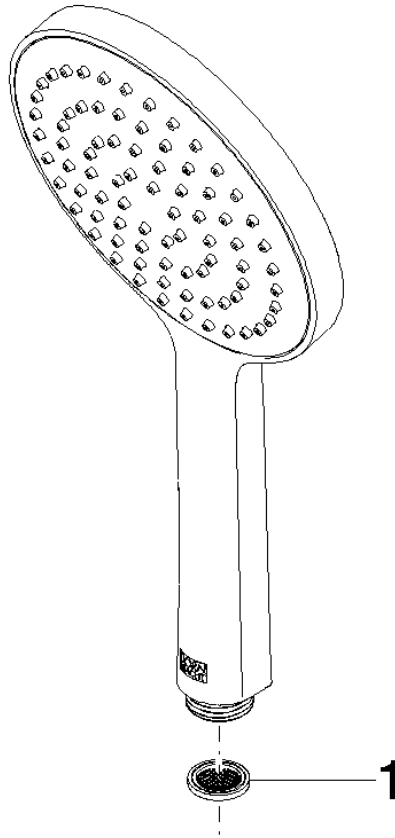

Concealed single-lever mixer with integrated shower connection with hand
shower set - Brushed Platinum

IMO

ST 050 204 8979
Parts for other
finishes can be found
here: Chrome

Spare parts list

No.	Item Number	Name	Quantity used	Delivery time
1	09 23 01 039 90	sieve	1	2