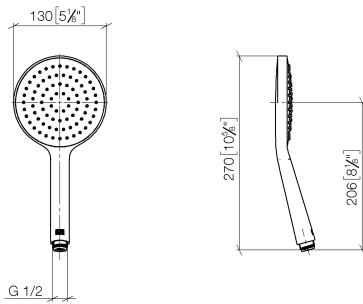

**Concealed single-lever mixer with integrated shower connection with hand shower set - Brushed Platinum**

IMO

ST 050 204 8979

- metal shower hose 1750mm with integrated anti-twist protection
  - Hand shower: COMPACT RAIN, max. flow rate 10 l/min (at 3 bar)
  - spray head Ø 130 mm
- Intrinsic protection against back flow.**

**Concealed single-lever mixer with integrated shower connection with hand shower set - Brushed Platinum**

IMO

ST 050 204 8070  
mm [inches]

**Certificates**

Belgaqua\_21-025- WRAS\_2011027. LGA\_29928.  
27\_1.

---

IMO

ST 050 204 8979

Concealed single-lever mixer with integrated shower connection with hand shower set - Brushed Platinum

---

IMO

ST 050 204 8979

**Concealed single-lever mixer with integrated shower connection with hand shower set - Brushed Platinum**

ST 050 204 8070  
mm [inches]

**Flow rate chart**

**Certificates**

DVGW\_DW-  
6517DN0129.

LGA\_29983.

WRAS\_2009011.

Concealed single-lever mixer with integrated shower connection with hand  
shower set - Brushed Platinum