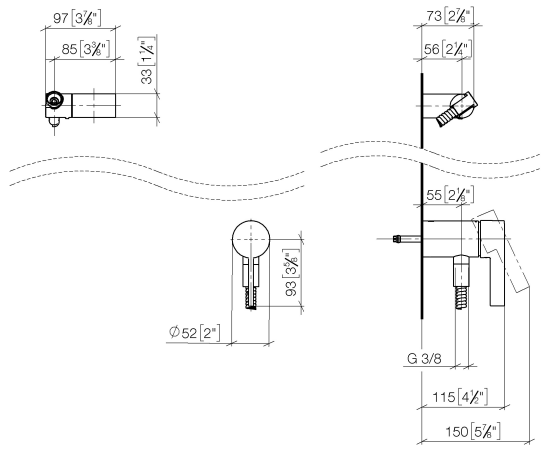

**Concealed single-lever mixer with integrated shower connection with hand shower set - Brushed Platinum**

IMO

ST 050 204 8979

- metal shower hose 1750mm with integrated anti-twist protection
  - Hand shower: COMPACT RAIN, max. flow rate 10 l/min (at 3 bar)
  - spray head Ø 130 mm
- Intrinsic protection against back flow.**

**Concealed single-lever mixer with integrated shower connection with hand shower set - Brushed Platinum**

IMO

ST 050 204 8070  
mm [inches]

**Certificates**

Belgaqua\_21-025- WRAS\_2011027. LGA\_29928.  
27\_1.