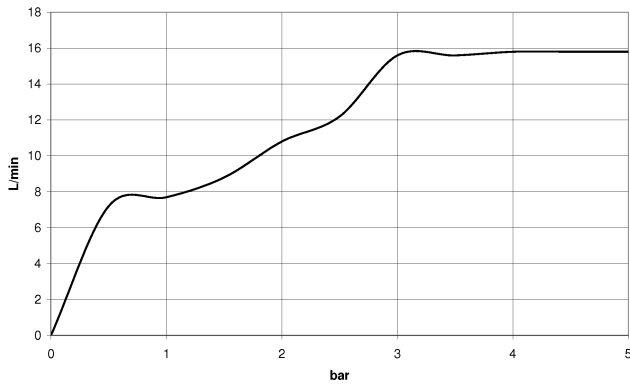

IMO

ST 050 204 8979

Concealed single-lever mixer with integrated shower connection with hand shower set - Dark Chrome

ST 050 204 8070
mm [inches]

Flow rate chart

Certificates

DVGW_DW-
6517DN0129.

LGA_29983.