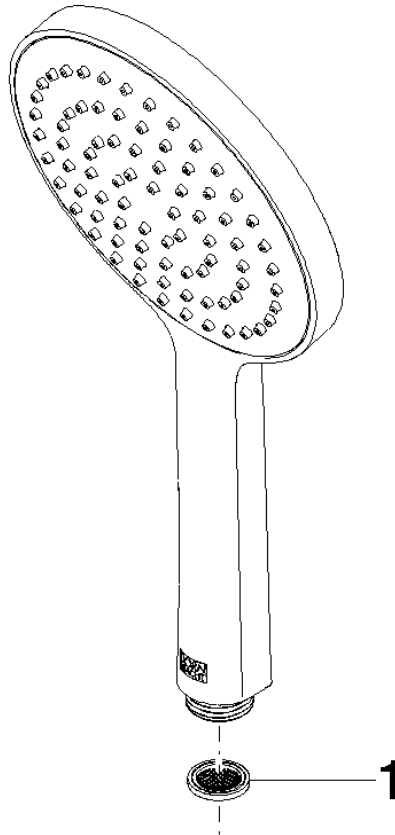

Concealed single-lever mixer with integrated shower connection with hand shower set - Dark Chrome

IMO

ST 050 204 8979

- metal shower hose 1750mm with integrated anti-twist protection
 - Hand shower: COMPACT RAIN, max. flow rate 10 l/min (at 3 bar)
 - spray head Ø 130 mm
- Intrinsic protection against back flow.**

IMO

ST 050 204 8979

Concealed single-lever mixer with integrated shower connection with hand shower set - Dark Chrome

IMO

ST 050 204 8979

- COMPACT RAIN, max. flow rate 15 l/min (at 3 bar)
- with anti-scale system
- spray head Ø 130 mm
- 1/2" connection
- WRAS 2009011

IMO

ST 050 204 8979

Concealed single-lever mixer with integrated shower connection with hand shower set - Dark Chrome

ST 050 204 8070
mm [inches]

Flow rate chart

Certificates

DVGW_DW-
6517DN0129.

LGA_29983.

Concealed single-lever mixer with integrated shower connection with hand shower set - Dark Chrome

IMO

ST 050 204 8979
Parts for other finishes can be found here: Chrome

- metal shower hose 1750mm with integrated anti-twist protection
- WRAS 2011027