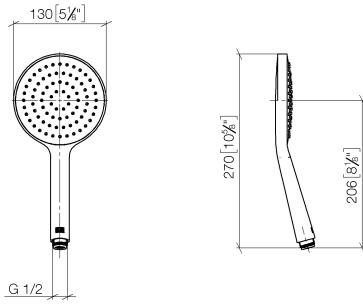

Concealed single-lever mixer with integrated shower connection with hand shower set - Dark Chrome

IMO

ST 050 204 8979

- metal shower hose 1750mm with integrated anti-twist protection
 - Hand shower: COMPACT RAIN, max. flow rate 10 l/min (at 3 bar)
 - spray head Ø 130 mm
- Intrinsic protection against back flow.**

IMO

ST 050 204 8979

Concealed single-lever mixer with integrated shower connection with hand shower set - Dark Chrome

IMO

ST 050 204 8979

- COMPACT RAIN, max. flow rate 15 l/min (at 3 bar)
- with anti-scale system
- spray head Ø 130 mm
- 1/2" connection
- WRAS 2009011

Concealed single-lever mixer with integrated shower connection with hand shower set - Dark Chrome

IMO

ST 050 204 8979

Concealed single-lever mixer with integrated shower connection with hand shower set - Dark Chrome

IMO

ST 050 204 8979

Concealed single-lever mixer with integrated shower connection with hand shower set - Dark Chrome

ST 050 204 8070
mm [inches]

Flow rate chart

Certificates

DVGW_DW-
6517DN0129.

LGA_29983.