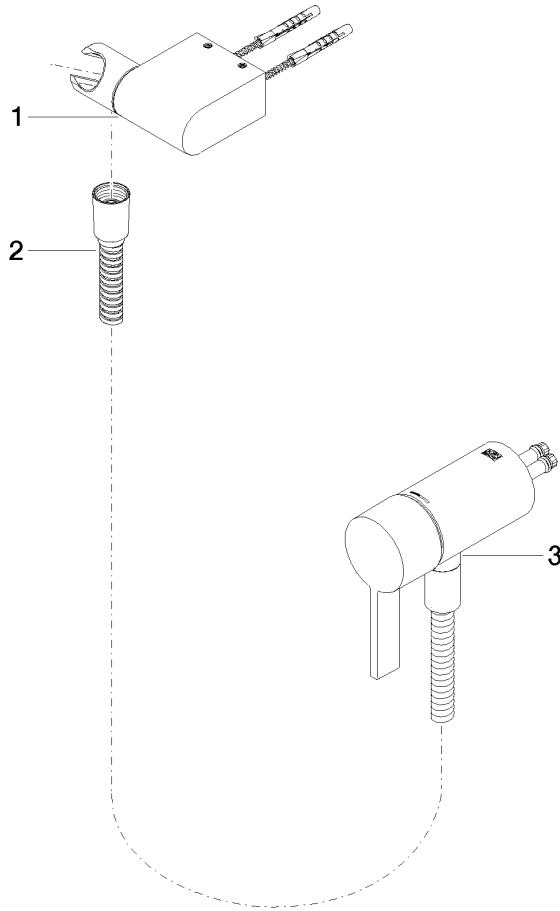

Concealed single-lever mixer with integrated shower connection with hand shower set - Dark Chrome

IMO

ST 050 204 8979

- metal shower hose 1750mm with integrated anti-twist protection
 - Hand shower: COMPACT RAIN, max. flow rate 10 l/min (at 3 bar)
 - spray head Ø 130 mm
- Intrinsic protection against back flow.**

Concealed single-lever mixer with integrated shower connection with hand shower set - Dark Chrome

IMO

ST 050 204 8979
Parts for other finishes can be found here: Chrome

- metal shower hose 1750mm with integrated anti-twist protection
- WRAS 2011027

IMO

ST 050 204 8979

Concealed single-lever mixer with integrated shower connection with hand shower set - Dark Chrome

IMO

ST 050 204 8979

Concealed single-lever mixer with integrated shower connection with hand shower set - Dark Chrome

ST 050 204 8070

Parts for other finishes can be found here: [Chrome](#)

∅ 52 [2"]

Concealed single-lever mixer with integrated shower connection with hand shower set - Dark Chrome

IMO

ST 050 204 8979