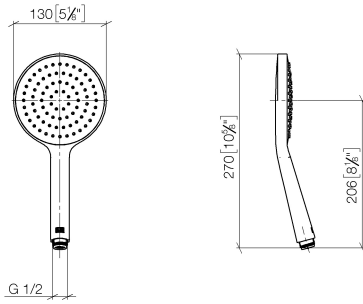

**Concealed single-lever mixer with integrated shower connection with hand shower set - Brushed Chrome**

IMO

ST 050 204 8979

- metal shower hose 1750mm with integrated anti-twist protection
  - Hand shower: COMPACT RAIN, max. flow rate 10 l/min (at 3 bar)
  - spray head Ø 130 mm
- Intrinsic protection against back flow.**

---

IMO

ST 050 204 8979

**Concealed single-lever mixer with integrated shower connection with hand shower set - Brushed Chrome**

IMO

ST 050 204 8979

- COMPACT RAIN, max. flow rate 15 l/min (at 3 bar)
- with anti-scale system
- spray head Ø 130 mm
- 1/2" connection
- WRAS 2009011

---

IMO

ST 050 204 8979

**Concealed single-lever mixer with integrated shower connection with hand shower set - Brushed Chrome**

IMO

ST 050 204 8070  
mm [inches]

**Flow rate chart**

**Certificates**

DVGW\_DW-  
6517DN0129.

LGA\_29983.

WRAS\_2009011.

Concealed single-lever mixer with integrated shower connection with hand shower set - Brushed Chrome

IMO

ST 050 204 8979  
Parts for other  
finishes can be found  
here: Chrome