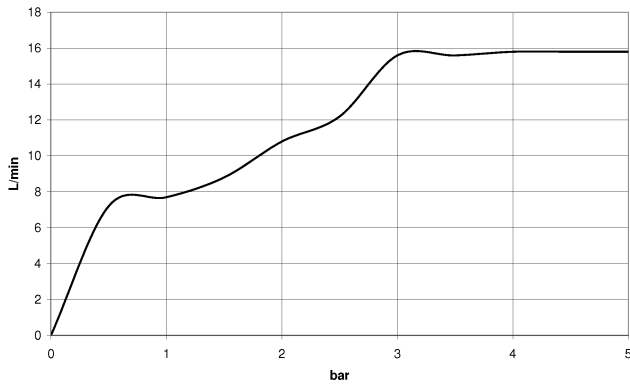

---

IMO

ST 050 204 8979

**Concealed single-lever mixer with integrated shower connection with hand shower set - Brushed Chrome**

IMO

ST 050 204 8070  
mm [inches]

**Flow rate chart**

**Certificates**