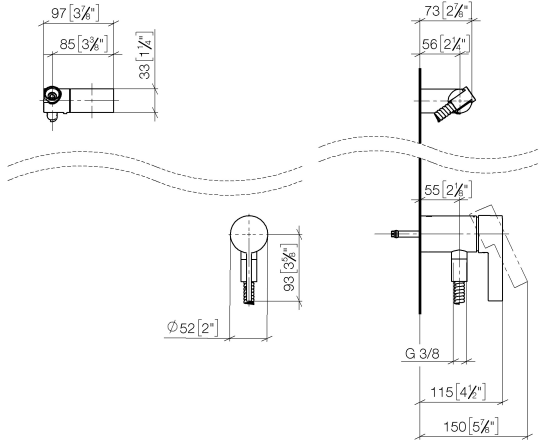

**Concealed single-lever mixer with integrated shower connection with hand shower set - Brushed Chrome**

IMO

ST 050 204 8979

- metal shower hose 1750mm with integrated anti-twist protection
  - Hand shower: COMPACT RAIN, max. flow rate 10 l/min (at 3 bar)
  - spray head Ø 130 mm
- Intrinsic protection against back flow.**

**Required miscellaneous**

- Concealed wall mounting -** 35 050 970 90
- min. recess depth 80 mm
  - max. recess depth 105 mm

Concealed single-lever mixer with integrated shower connection with hand shower set - Brushed Chrome

---

IMO

ST 050 204 8979

**Concealed single-lever mixer with integrated shower connection with hand shower set - Brushed Chrome**

IMO

ST 050 204 8070  
mm [inches]

**Certificates**

Belgaqua\_21-025- WRAS\_2011027. LGA\_29928.  
27\_1.

### Spare parts list

No.	Item Number	Name	Quantity used	Delivery time
1	28 060 970-93	Wall bracket swivel - Brushed Chrome	1	20
2	28 322 970-93	Metal shower hose 1/2" x 3/8" x 1750 mm - Brushed Chrome	1	20
3	36 050 970-93	Concealed single-lever mixer with integrated shower connection - Brushed Chrome	1	20