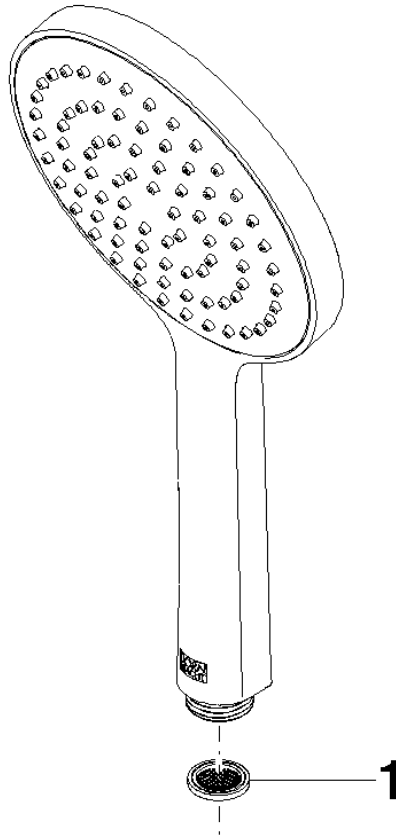

**Concealed single-lever mixer with integrated shower connection with hand shower set - Brushed Chrome**

IMO

ST 050 204 8979

- metal shower hose 1750mm with integrated anti-twist protection
  - Hand shower: COMPACT RAIN, max. flow rate 10 l/min (at 3 bar)
  - spray head Ø 130 mm
- Intrinsic protection against back flow.**

---

IMO

ST 050 204 8979

**Concealed single-lever mixer with integrated shower connection with hand shower set - Brushed Chrome**

IMO

ST 050 204 8070  
mm [inches]

**Flow rate chart**

**Certificates**

DVGW\_DW-  
6517DN0129.

LGA\_29983.

WRAS\_2009011.

Concealed single-lever mixer with integrated shower connection with hand shower set - Brushed Chrome

IMO

ST 050 204 8979  
Parts for other  
finishes can be found  
here: Chrome

Spare parts list

No.	Item Number	Name	Quantity used	Delivery time
1	09 23 01 039 90	sieve	1	2

**Concealed single-lever mixer with integrated shower connection with hand shower set - Brushed Chrome**

IMO

ST 050 204 8979