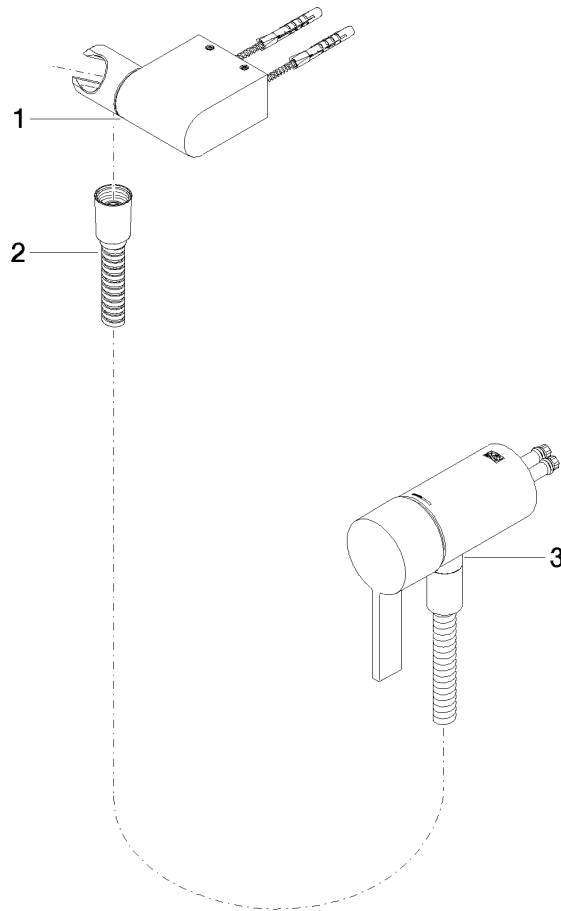

- metal shower hose 1750mm with integrated anti-twist protection
- WRAS 2011027

**This article does not include a hand shower!**  
**Intrinsic protection against back flow.**

This article does not include a hand shower!  
Intrinsic protection against back flow.

**Required miscellaneous**

- Concealed wall mounting -** 35 050 970 90
- min. recess depth 80 mm
  - max. recess depth 105 mm

Concealed single-lever mixer with integrated shower connection with hand shower set - Brushed Chrome

---

IMO

ST 050 204 8979

**Concealed single-lever mixer with integrated shower connection with hand shower set - Brushed Chrome**

IMO

ST 050 204 8070  
mm [inches]

**Certificates**

Belgaqua\_21-025- WRAS\_2011027. LGA\_29928.  
27\_1.

### Spare parts list

No.	Item Number	Name	Quantity used	Delivery time
1	28 060 970-93	Wall bracket swivel - Brushed Chrome	1	20
2	28 322 970-93	Metal shower hose 1/2" x 3/8" x 1750 mm - Brushed Chrome	1	20
3	36 050 970-93	Concealed single-lever mixer with integrated shower connection - Brushed Chrome	1	20