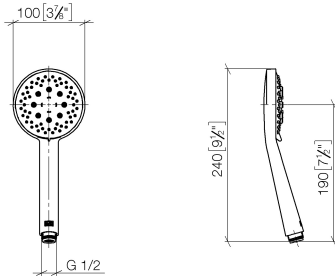

Concealed single-lever mixer with integrated shower connection with shower set - Platinum

TARA

ST 050 205 6660

Fits: TARA, META

- cover plate Ø 78 mm
 - metal shower hose 1750mm with integrated anti-twist protection
 - slide bar
 - Three or five settings: COMPACT RAIN, COMPACT SOFT FLOW, COMPACT AQUAPRESSURE FLOW, max. flow rate l/min (at 3 bar)
 - spray head Ø 100mm
- Intrinsic protection against back flow.**

TARA

ST 050 205 6660

Concealed single-lever mixer with integrated shower connection with shower set - Platinum

TARA

ST 050 205 6660

- Three or five settings: COMPACT RAIN, COMPACT SOFT FLOW, COMPACT AQUAPRESSURE FLOW, max. flow rate 15 l/min (at 3 bar)
- with anti-scale system
- spray head Ø 100mm
- 1/2" connection
- WRAS 2210003
- Function from: 7 l/min

Concealed single-lever mixer with integrated shower connection with shower set - Platinum

TARA

ST 050 205 6660

Concealed single-lever mixer with integrated shower connection with shower set - Platinum

TARA

ST 050 205 6660

Concealed single-lever mixer with integrated shower connection with shower set - Platinum

TARA

ST 050 205 6660
mm [inches]

Flow rate chart

Certificates

LGA_29984.

DVGW_DW-
6517DN0129.