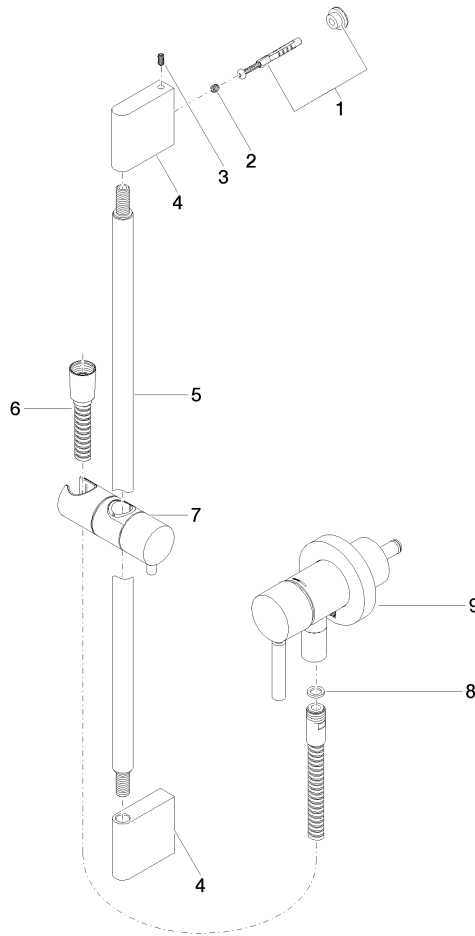

Concealed single-lever mixer with integrated shower connection with shower set - Platinum

TARA

ST 050 205 6660

Fits: TARA, META

- cover plate Ø 78 mm
 - metal shower hose 1750mm with integrated anti-twist protection
 - slide bar
 - Three or five settings: COMPACT RAIN, COMPACT SOFT FLOW, COMPACT AQUAPRESSURE FLOW, max. flow rate l/min (at 3 bar)
 - spray head Ø 100mm
- Intrinsic protection against back flow.**

Concealed single-lever mixer with integrated shower connection with shower set - Platinum

TARA

ST 050 205 6660

Fits: TARA, META

- cover plate Ø 78 mm
- metal shower hose 1750mm with integrated anti-twist protection
- slide bar
- WRAS 2011027

Concealed single-lever mixer with integrated shower connection with shower set - Platinum

TARA

ST 050 205 6660

Concealed single-lever mixer with integrated shower connection with shower set - Platinum

TARA

Certificates

Belgaqua_21-025- WRAS_2011027. LGA_29569.
27_1.

ST 050 205 6660

Spare parts list

No.	Item Number	Name	Quantity used	Delivery time
1	05 17 20 726 02 90	fixing set	1	2
2	09 31 11 049 90	pin	2	2
3	04 31 11 113 00 90	pin	2	2
4	08 17 97 054-08	holder	2	40
5	90 28 22 597 00-08	holder	1	-
Spare part can no longer be ordered, please order the replacement item				
6	28 322 970-08	Metal shower hose 1/2" x 3/8" x 1750 mm - Platinum	1	40
7	12 580 970-08	Slide unit - Platinum	1	40
8	90 14 20 026 00 90	seal	1	2
9	36 045 660-08	Concealed single-lever mixer with cover plate with integrated shower connection - Platinum	1	40