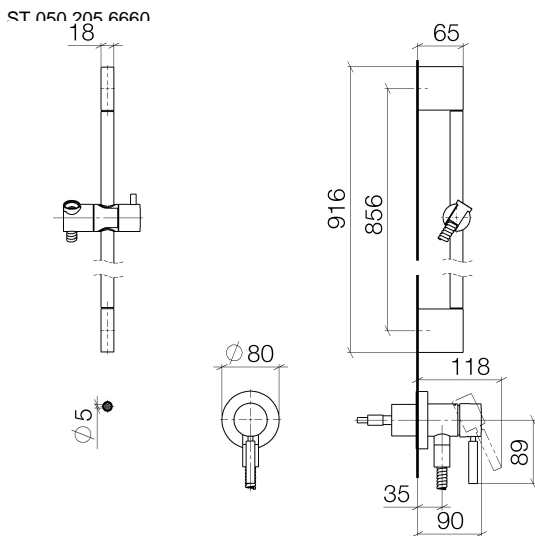

Concealed single-lever mixer with integrated shower connection with shower set - Platinum

TARA

ST 050 205 6660

Fits: TARA, META

- cover plate Ø 78 mm
 - metal shower hose 1750mm with integrated anti-twist protection
 - slide bar
 - Three or five settings: COMPACT RAIN, COMPACT SOFT FLOW, COMPACT AQUAPRESSURE FLOW, max. flow rate l/min (at 3 bar)
 - spray head Ø 100mm
- Intrinsic protection against back flow.**

Concealed single-lever mixer with integrated shower connection with shower set - Platinum

TARA

ST 050 205 6660

Fits: TARA, META

- cover plate Ø 78 mm
- metal shower hose 1750mm with integrated anti-twist protection
- slide bar
- WRAS 2011027

Concealed single-lever mixer with integrated shower connection with shower set - Platinum

TARA

ST 050 205 6660

Concealed single-lever mixer with integrated shower connection with shower set - Platinum

TARA

Certificates

Belgaqua_21-025- WRAS_2011027. LGA_29569.
27_1.

ST 050 205 6660

Spare parts list

No.	Item Number	Name	Quantity used	Delivery time
1	05 17 20 726 02 90	fixing set	1	2
2	09 31 11 049 90	pin	2	2
3	04 31 11 113 00 90	pin	2	2
4	08 17 97 054-08	holder	2	40
5	90 28 22 597 00-08	holder	1	-
Spare part can no longer be ordered, please order the replacement item				
6	28 322 970-08	Metal shower hose 1/2" x 3/8" x 1750 mm - Platinum	1	40
7	12 580 970-08	Slide unit - Platinum	1	40
8	90 14 20 026 00 90	seal	1	2
9	36 045 660-08	Concealed single-lever mixer with cover plate with integrated shower connection - Platinum	1	40