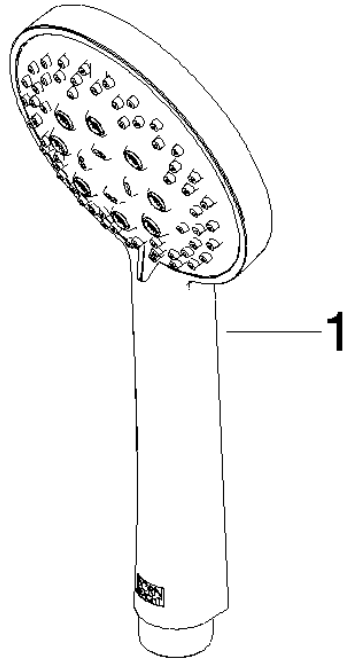

Concealed single-lever mixer with integrated shower connection with shower set - Platinum

TARA

ST 050 205 6660

Fits: TARA, META

- cover plate Ø 78 mm
 - metal shower hose 1750mm with integrated anti-twist protection
 - slide bar
 - Three or five settings: COMPACT RAIN, COMPACT SOFT FLOW, COMPACT AQUAPRESSURE FLOW, max. flow rate l/min (at 3 bar)
 - spray head Ø 100mm
- Intrinsic protection against back flow.**

TARA

ST 050 205 6660

Concealed single-lever mixer with integrated shower connection with shower set - Platinum

TARA

ST 050 205 6660

- Three or five settings: COMPACT RAIN, COMPACT SOFT FLOW, COMPACT AQUAPRESSURE FLOW, max. flow rate 15 l/min (at 3 bar)
- with anti-scale system
- spray head Ø 100mm
- 1/2" connection
- WRAS 2210003
- Function from: 7 l/min

ST 050 205 6660

Concealed single-lever mixer with integrated shower connection with shower set - Platinum

TARA

ST 050 205 6660
mm [inches]

Flow rate chart

Certificates

LGA_29984.

DVGW_DW-
6517DN0129.

WRAS_2210003.

Concealed single-lever mixer with integrated shower connection with shower set - Platinum

TARA

ST 050 205 6660
Parts for other
finishes can be found
here: Chrome

Spare parts list

No.	Item Number	Name	Quantity used	Delivery time
1	09 23 01 039 90	sieve	1	2