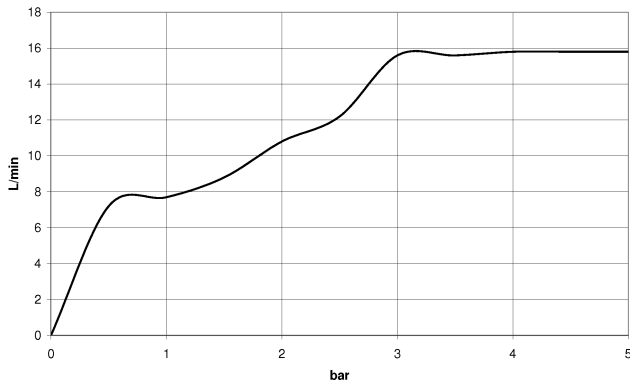

ST 050 205 6660

Concealed single-lever mixer with integrated shower connection with shower set - Platinum

TARA

ST 050 205 6660
mm [inches]

Flow rate chart

Certificates

LGA_29984.

DVGW_DW-
6517DN0129.