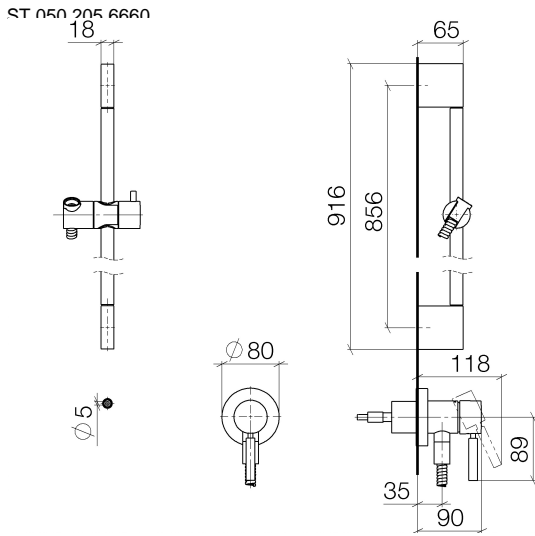

Required miscellaneous

Hand shower - Matte Black 28 018 979-33

Required miscellaneous

Hand shower FlowReduce - Matte Black 28 018 979-33 0010

Concealed single-lever mixer with integrated shower connection with shower set - Matte Black

TARA

ST 050 205 6660

Concealed single-lever mixer with integrated shower connection with shower set - Matte Black

TARA

Certificates

Belgaqua_21-025- WRAS_2011027. LGA_29569.
27_1.

ST 050 205 6660

Spare parts list

No.	Item Number	Name	Quantity used	Delivery time
1	05 17 20 726 02 90	fixing set	1	2
2	09 31 11 049 90	pin	2	2
3	04 31 11 113 00 90	pin	2	2
4	08 17 97 054-33	holder	2	30
5	90 28 22 597 00-33	holder	1	30
6	28 322 970-33	Metal shower hose 1/2" x 3/8" x 1750 mm - Matte Black	1	2
7	12 580 970-33	Slide unit - Matte Black	1	10
8	90 14 20 026 00 90	seal	1	2
9	36 045 660-33	Concealed single-lever mixer with cover plate with integrated shower connection - Matte Black	1	10