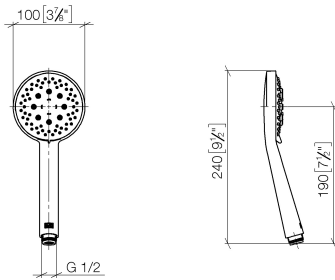

Concealed single-lever mixer with integrated shower connection with shower set - Matte Black

TARA

ST 050 205 6660

Fits: TARA, META

- cover plate Ø 78 mm
 - metal shower hose 1750mm with integrated anti-twist protection
 - slide bar
 - Three or five settings: COMPACT RAIN, COMPACT SOFT FLOW, COMPACT AQUAPRESSURE FLOW, max. flow rate l/min (at 3 bar)
 - spray head Ø 100mm
- Intrinsic protection against back flow.**

Concealed single-lever mixer with integrated shower connection with shower set - Matte Black

TARA

ST 050 205 6660

Concealed single-lever mixer with integrated shower connection with shower set - Matte Black

TARA

ST 050 205 6660

ST 050 205 6660
mm [inches]

Flow rate chart

Certificates

LGA_29984.

DVGW_DW-
6517DN0129.

WRAS_2210003.

Concealed single-lever mixer with integrated shower connection with shower set - Matte Black

TARA

ST 050 205 6660

Fits: TARA, META

- cover plate Ø 78 mm
- metal shower hose 1750mm with integrated anti-twist protection
- slide bar
- WRAS 2011027