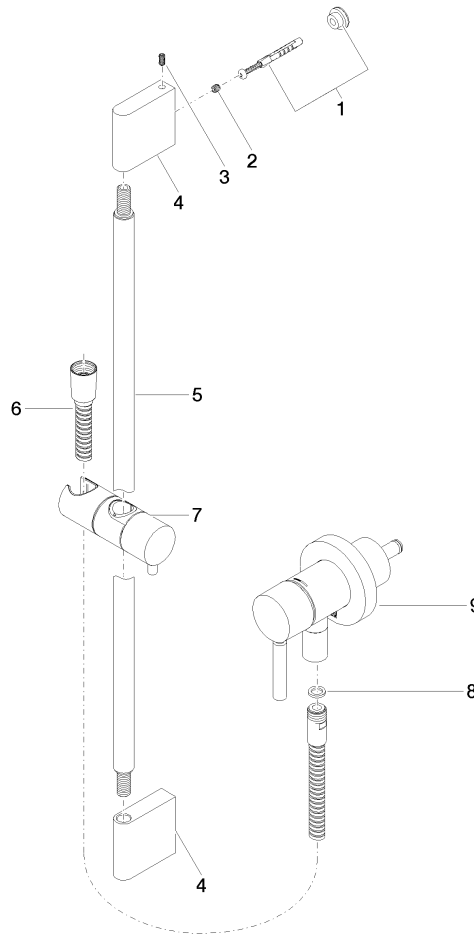

Concealed single-lever mixer with integrated shower connection with shower set - Matte Black

TARA

ST 050 205 6660

Fits: TARA, META

- cover plate Ø 78 mm
- metal shower hose 1750mm with integrated anti-twist protection
- slide bar
- WRAS 2011027

TARA

ST 050 205 6660

Concealed single-lever mixer with integrated shower connection with shower set - Matte Black

TARA

Certificates

Belgaqua_21-025- WRAS_2011027. LGA_29569.
27_1.

ST 050 205 6660

Spare parts list

No.	Item Number	Name	Quantity used	Delivery time
1	05 17 20 726 02 90	fixing set	1	2
2	09 31 11 049 90	pin	2	2
3	04 31 11 113 00 90	pin	2	2
4	08 17 97 054-33	holder	2	30
5	90 28 22 597 00-33	holder	1	30
6	28 322 970-33	Metal shower hose 1/2" x 3/8" x 1750 mm - Matte Black	1	2
7	12 580 970-33	Slide unit - Matte Black	1	10
8	90 14 20 026 00 90	seal	1	2
9	36 045 660-33	Concealed single-lever mixer with cover plate with integrated shower connection - Matte Black	1	10