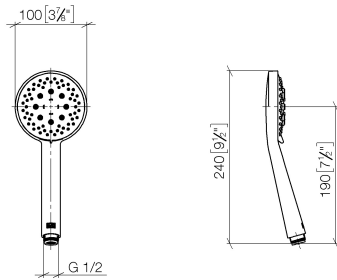

Concealed single-lever mixer with integrated shower connection with shower set - Brushed Bronze

TARA

ST 050 205 6660

Fits: TARA, META

- cover plate Ø 78 mm
- metal shower hose 1750mm with integrated anti-twist protection
- slide bar
- Three or five settings: COMPACT RAIN, COMPACT SOFT FLOW, COMPACT AQUAPRESSURE FLOW, max. flow rate l/min (at 3 bar)
- spray head Ø 100mm

Concealed single-lever mixer with integrated shower connection with shower set - Brushed Bronze

TARA

ST 050 205 6660

- Three or five settings: COMPACT RAIN, COMPACT SOFT FLOW, COMPACT AQUAPRESSURE FLOW, max. flow rate 15 l/min (at 3 bar)
- with anti-scale system
- spray head Ø 100mm
- 1/2" connection
- WRAS 2210003
- Function from: 7 l/min

Concealed single-lever mixer with integrated shower connection with shower set - Brushed Bronze

TARA

ST 050 205 6660

Concealed single-lever mixer with integrated shower connection with shower set - Brushed Bronze

TARA

ST 050 205 6660

Concealed single-lever mixer with integrated shower connection with shower set - Brushed Bronze

TARA

ST 050 205 6660
mm [inches]

Flow rate chart

Certificates

LGA_29984.