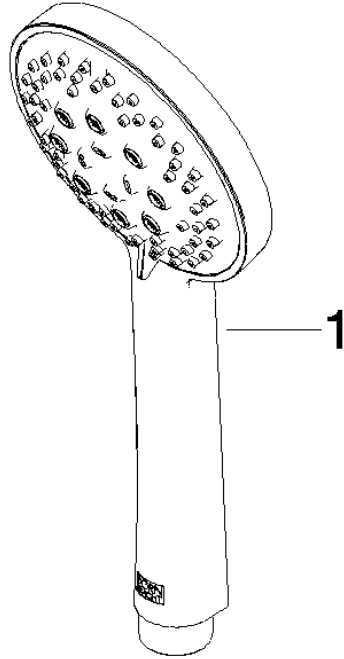

Concealed single-lever mixer with integrated shower connection with shower set - Brushed Bronze

TARA

ST 050 205 6660

Fits: TARA, META

- cover plate Ø 78 mm
- metal shower hose 1750mm with integrated anti-twist protection
- slide bar
- Three or five settings: COMPACT RAIN, COMPACT SOFT FLOW, COMPACT AQUAPRESSURE FLOW, max. flow rate l/min (at 3 bar)
- spray head Ø 100mm

Concealed single-lever mixer with integrated shower connection with shower set - Brushed Bronze

TARA

ST 050 205 6660

Concealed single-lever mixer with integrated shower connection with shower set - Brushed Bronze

TARA

ST 050 205 6660

Concealed single-lever mixer with integrated shower connection with shower set - Brushed Bronze

TARA

ST 050 205 6660
mm [inches]

Flow rate chart

Certificates

LGA_29984.

WRAS_2210003.

Concealed single-lever mixer with integrated shower connection with shower set - Brushed Bronze

TARA

ST 050 205 6660
Parts for other
finishes can be found
here: Chrome

Spare parts list

No.	Item Number	Name	Quantity used	Delivery time
1	09 23 01 039 90	sieve	1	2