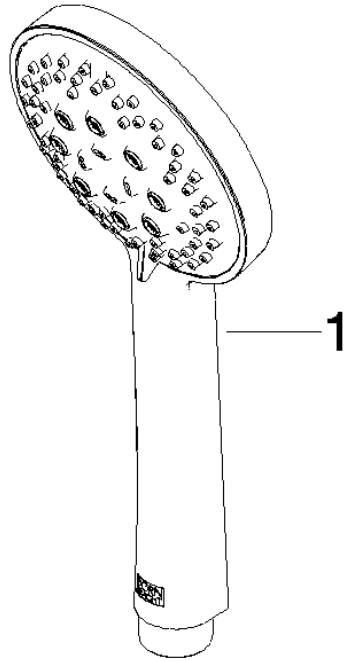

---

TARA

ST 050 205 6660

Concealed single-lever mixer with integrated shower connection with shower set - Brushed Dark Platinum

TARA

ST 050 205 6660  
mm [inches]

Flow rate chart

Certificates

LGA\_29984.

DVGW\_DW-  
6517DN0129.

WRAS\_2210003.

Concealed single-lever mixer with integrated shower connection with shower set - Brushed Dark Platinum

TARA

ST 050 205 6660  
Parts for other  
finishes can be found  
here: Chrome

Spare parts list

No.	Item Number	Name	Quantity used	Delivery time
1	09 23 01 039 90	sieve	1	2

**Concealed single-lever mixer with integrated shower connection with shower set - Brushed Dark Platinum**

TARA

ST 050 205 6660

Fits: TARA, META

- cover plate Ø 78 mm
- metal shower hose 1750mm with integrated anti-twist protection
- slide bar
- WRAS 2011027

**This article does not include a hand shower!**

**Intrinsic protection against back flow.**