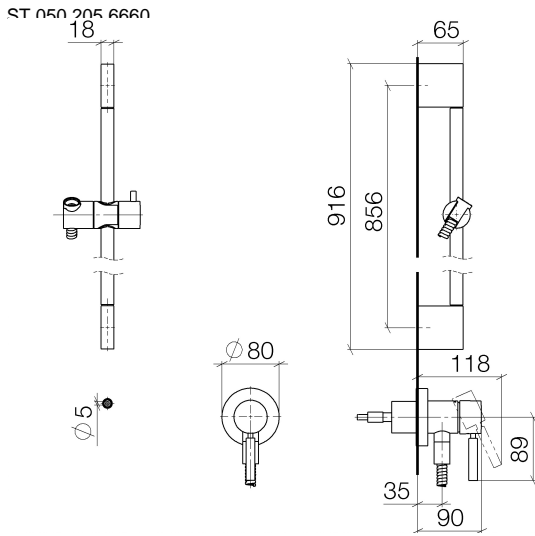

**Concealed single-lever mixer with integrated shower connection with shower set - Brushed Dark Platinum**

TARA

ST 050 205 6660

Fits: TARA, META

- cover plate Ø 78 mm
  - metal shower hose 1750mm with integrated anti-twist protection
  - slide bar
  - Three or five settings: COMPACT RAIN, COMPACT SOFT FLOW, COMPACT AQUAPRESSURE FLOW, max. flow rate l/min (at 3 bar)
  - spray head Ø 100mm
- Intrinsic protection against back flow.**

Concealed single-lever mixer with integrated shower connection with shower set - Brushed Dark Platinum

---

TARA

ST 050 205 6660

Concealed single-lever mixer with integrated shower connection with shower set - Brushed Dark Platinum

TARA

Certificates

Belgaqua\_21-025- WRAS\_2011027. LGA\_29569.  
27\_1.

ST 050 205 6660

**Spare parts list**

No.	Item Number	Name	Quantity used	Delivery time
1	05 17 20 726 02 90	fixing set	1	2
2	09 31 11 049 90	pin	2	2
3	04 31 11 113 00 90	pin	2	2
4	08 17 97 054-99	holder	2	30
5	90 28 22 597 00-99	holder	1	30
6	28 322 970-99	Metal shower hose 1/2" x 3/8" x 1750 mm - Brushed Dark Platinum	1	2
7	12 580 970-99	Slide unit - Brushed Dark Platinum	1	30
8	90 14 20 026 00 90	seal	1	2
9	36 045 660-99	Concealed single-lever mixer with cover plate with integrated shower connection - Brushed Dark Platinum	1	30