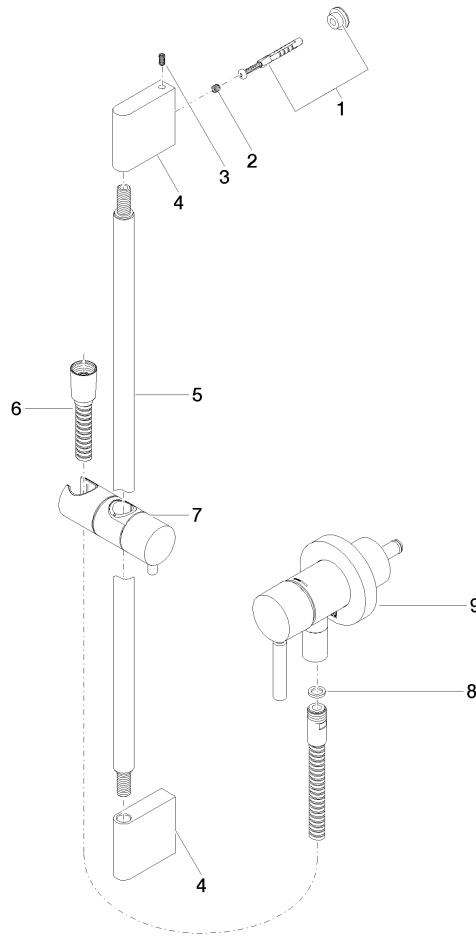

ST 050 205 6660

Fits: TARA, META

- cover plate Ø 78 mm
- metal shower hose 1750mm with integrated anti-twist protection
- slide bar
- WRAS 2011027

**This article does not include a hand shower!**

**Intrinsic protection against back flow.**

Concealed single-lever mixer with integrated shower connection with shower set - Brushed Dark Platinum

---

TARA

ST 050 205 6660

Concealed single-lever mixer with integrated shower connection with shower set - Brushed Dark Platinum

TARA

Certificates

Belgaqua\_21-025- WRAS\_2011027. LGA\_29569.  
27\_1.

ST 050 205 6660

**Spare parts list**

No.	Item Number	Name	Quantity used	Delivery time
1	05 17 20 726 02 90	fixing set	1	2
2	09 31 11 049 90	pin	2	2
3	04 31 11 113 00 90	pin	2	2
4	08 17 97 054-99	holder	2	30
5	90 28 22 597 00-99	holder	1	30
6	28 322 970-99	Metal shower hose 1/2" x 3/8" x 1750 mm - Brushed Dark Platinum	1	2
7	12 580 970-99	Slide unit - Brushed Dark Platinum	1	30
8	90 14 20 026 00 90	seal	1	2
9	36 045 660-99	Concealed single-lever mixer with cover plate with integrated shower connection - Brushed Dark Platinum	1	30