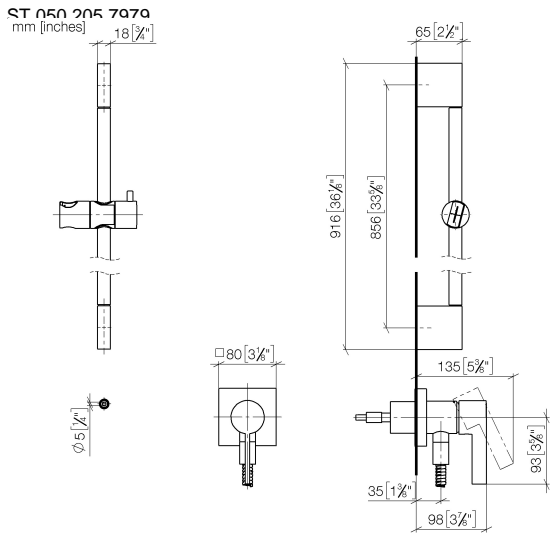

Concealed single-lever mixer with integrated shower connection with shower set - Brushed Champagne (22kt Gold)

IMO

ST 050 205 7979

Fits: IMO, MEM, CL.1

- cover plate 80 x 80 mm
 - metal shower hose 1750mm with integrated anti-twist protection
 - slide bar
 - Pipe diameter 18 mm
 - Four settings: COMPACT RAIN, COMPACT SOFT FLOW, COMPACT AQUAPRESSURE FLOW, COMPACT CASCADE, max. flow rate l/min (at 3 bar)
 - spray head Ø 120mm
- Intrinsic protection against back flow.**

IMO

ST 050 205 7979

Concealed single-lever mixer with integrated shower connection with shower set - Brushed Champagne (22kt Gold)

IMO

ST 050 205 7070
mm [inches]

Flow rate chart

Certificates

LGA_29980.

Concealed single-lever mixer with integrated shower connection with shower set - Brushed Champagne (22kt Gold)

IMO

ST 050 205 7979

Fits: IMO, MEM, CL.1

- cover plate 80 x 80 mm
- metal shower hose 1750mm with integrated anti-twist protection
- slide bar
- Pipe diameter 18 mm
- WRAS 2011027

Concealed single-lever mixer with integrated shower connection with shower set - Brushed Champagne (22kt Gold)

ST 050 205 7979
Parts for other finishes can be found here: Chrome

Spare parts list

No.	Item Number	Name	Quantity used	Delivery time
1	05 17 20 726 02 90	fixing set	1	2
2	09 31 11 049 90	pin	2	2
3	04 31 11 113 00 90	pin	2	2
4	08 17 97 054-46	holder	2	30
5	90 28 22 597 00-46	holder	1	30
6	28 322 970-46	Metal shower hose 1/2" x 3/8" x 1750 mm - Brushed Champagne (22kt Gold)	1	30
7	12 580 970-46	Slide unit - Brushed Champagne (22kt Gold)	1	30
8	90 14 20 026 00 90	seal	1	2
9	36 045 970-46	Concealed single-lever mixer with cover plate with integrated shower connection - Brushed Champagne (22kt Gold)	1	30