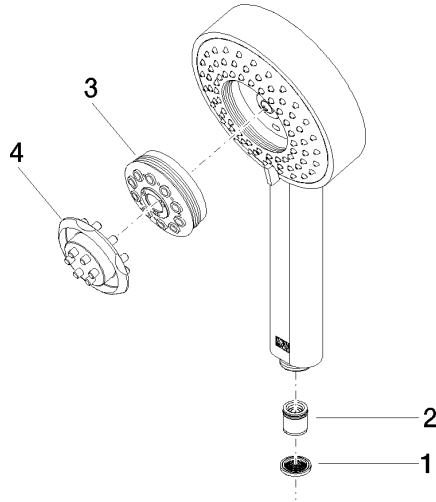

Concealed single-lever mixer with integrated shower connection with shower set - Brushed Champagne (22kt Gold)

IMO

ST 050 205 7979

Fits: IMO, MEM, CL.1

- cover plate 80 x 80 mm
 - metal shower hose 1750mm with integrated anti-twist protection
 - slide bar
 - Pipe diameter 18 mm
 - Four settings: COMPACT RAIN, COMPACT SOFT FLOW, COMPACT AQUAPRESSURE FLOW, COMPACT CASCADE, max. flow rate l/min (at 3 bar)
 - spray head Ø 120mm
- Intrinsic protection against back flow.**

IMO

ST 050 205 7979

Concealed single-lever mixer with integrated shower connection with shower set - Brushed Champagne (22kt Gold)

IMO

ST 050 205 7070
mm [inches]

Flow rate chart

Certificates

LGA_29980.

Concealed single-lever mixer with integrated shower connection with shower set - Brushed Champagne (22kt Gold)

ST 050 205 7979
Parts for other
finishes can be found
here: Chrome

Spare parts list

No.	Item Number	Name	Quantity used	Delivery time
1	09 23 01 039 90	sieve	1	2
2	09 23 01 046 90	back-flow preventer	1	2
3	04 12 11 071 00 90	shower	1	2
4	09 30 09 022 90	key	1	2

Concealed single-lever mixer with integrated shower connection with shower set - Brushed Champagne (22kt Gold)

IMO

ST 050 205 7979

Fits: IMO, MEM, CL.1

- cover plate 80 x 80 mm
- metal shower hose 1750mm with integrated anti-twist protection
- slide bar
- Pipe diameter 18 mm
- WRAS 2011027