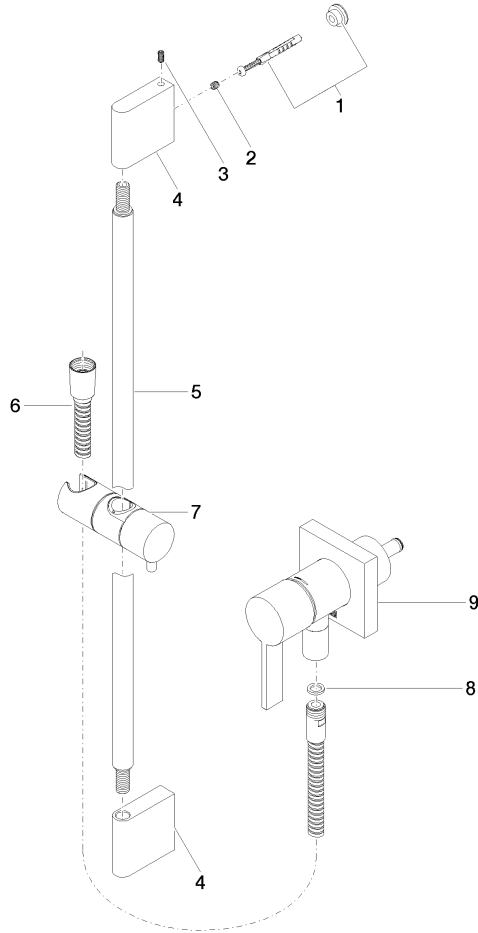

Concealed single-lever mixer with integrated shower connection with shower set - Brushed Champagne (22kt Gold)

IMO

ST 050 205 7979

Fits: IMO, MEM, CL.1

- cover plate 80 x 80 mm
 - metal shower hose 1750mm with integrated anti-twist protection
 - slide bar
 - Pipe diameter 18 mm
 - Four settings: COMPACT RAIN, COMPACT SOFT FLOW, COMPACT AQUAPRESSURE FLOW, COMPACT CASCADE, max. flow rate l/min (at 3 bar)
 - spray head Ø 120mm
- Intrinsic protection against back flow.**

Concealed single-lever mixer with integrated shower connection with shower set - Brushed Champagne (22kt Gold)

IMO

ST 050 205 7979

Fits: IMO, MEM, CL.1

- cover plate 80 x 80 mm
- metal shower hose 1750mm with integrated anti-twist protection
- slide bar
- Pipe diameter 18 mm
- WRAS 2011027

Concealed single-lever mixer with integrated shower connection with shower set - Brushed Champagne (22kt Gold)

IMO

ST 050 205 7979

Concealed single-lever mixer with integrated shower connection with shower set - Brushed Champagne (22kt Gold)

Concealed single-lever mixer with integrated shower connection with shower set - Brushed Champagne (22kt Gold)

ST 050 205 7979
Parts for other finishes can be found here: Chrome

Spare parts list

No.	Item Number	Name	Quantity used	Delivery time
1	05 17 20 726 02 90	fixing set	1	2
2	09 31 11 049 90	pin	2	2
3	04 31 11 113 00 90	pin	2	2
4	08 17 97 054-46	holder	2	30
5	90 28 22 597 00-46	holder	1	30
6	28 322 970-46	Metal shower hose 1/2" x 3/8" x 1750 mm - Brushed Champagne (22kt Gold)	1	30
7	12 580 970-46	Slide unit - Brushed Champagne (22kt Gold)	1	30
8	90 14 20 026 00 90	seal	1	2
9	36 045 970-46	Concealed single-lever mixer with cover plate with integrated shower connection - Brushed Champagne (22kt Gold)	1	30