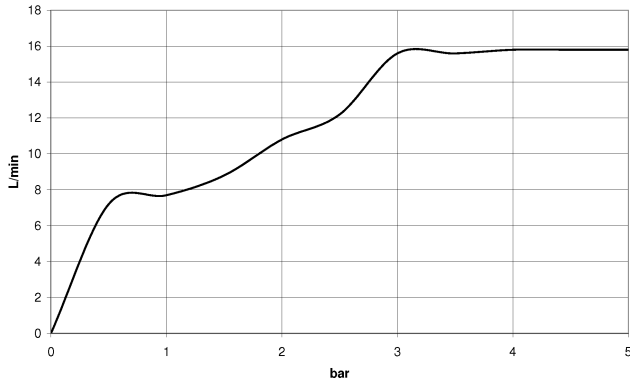

Concealed single-lever mixer with integrated shower connection with shower set - Brushed Champagne (22kt Gold)

IMO

ST 050 205 7979

- Four settings: COMPACT RAIN, COMPACT SOFT FLOW, COMPACT AQUAPRESSURE FLOW, COMPACT CASCADE, max. flow rate 15 l/min (at 3 bar)
- with anti-scale system
- spray head Ø 120mm
- 1/2" connection

IMO

ST 050 205 7979

Concealed single-lever mixer with integrated shower connection with shower set - Brushed Champagne (22kt Gold)

IMO

ST 050 205 7070
mm [inches]

Flow rate chart

Certificates

LGA_29980.