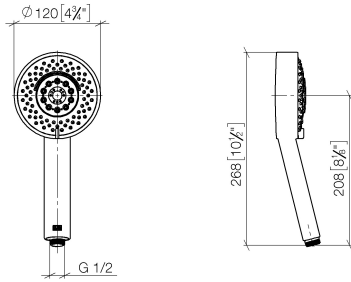

Concealed single-lever mixer with integrated shower connection with shower set - Brushed Champagne (22kt Gold)

IMO

ST 050 205 7979

Fits: IMO, MEM, CL.1

- cover plate 80 x 80 mm
 - metal shower hose 1750mm with integrated anti-twist protection
 - slide bar
 - Pipe diameter 18 mm
 - Four settings: COMPACT RAIN, COMPACT SOFT FLOW, COMPACT AQUAPRESSURE FLOW, COMPACT CASCADE, max. flow rate l/min (at 3 bar)
 - spray head Ø 120mm
- Intrinsic protection against back flow.**

Concealed single-lever mixer with integrated shower connection with shower set - Brushed Champagne (22kt Gold)

IMO

ST 050 205 7979

- Four settings: COMPACT RAIN, COMPACT SOFT FLOW, COMPACT AQUAPRESSURE FLOW, COMPACT CASCADE, max. flow rate 15 l/min (at 3 bar)
- with anti-scale system
- spray head Ø 120mm
- 1/2" connection

IMO

ST 050 205 7979

Concealed single-lever mixer with integrated shower connection with shower set - Brushed Champagne (22kt Gold)

IMO

ST 050 205 7070
mm [inches]

Flow rate chart

Certificates

LGA_29980.

Concealed single-lever mixer with integrated shower connection with shower set - Brushed Champagne (22kt Gold)

IMO

ST 050 205 7979

Fits: IMO, MEM, CL.1

- cover plate 80 x 80 mm
- metal shower hose 1750mm with integrated anti-twist protection
- slide bar
- Pipe diameter 18 mm
- WRAS 2011027