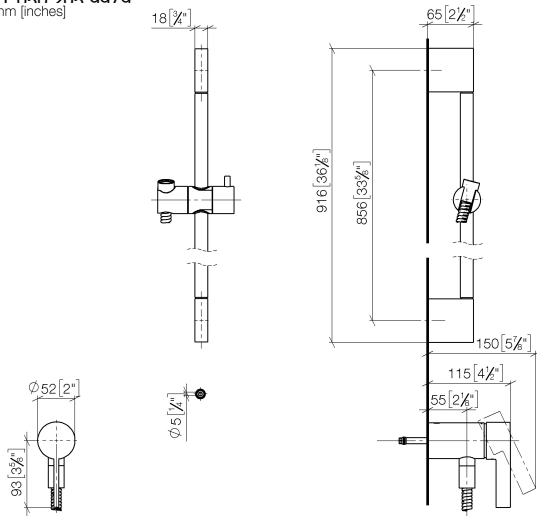

Concealed single-lever mixer with integrated shower connection with shower set - Platinum

IMO

ST 050 205 9979

- metal shower hose 1750mm with integrated anti-twist protection
 - slide bar
 - Pipe diameter 18 mm
 - Hand shower: COMPACT RAIN, max. flow rate 15 l/min (at 3 bar)
 - spray head Ø 130 mm
- Intrinsic protection against back flow.**

IMO

ST 050 205 9979

Concealed single-lever mixer with integrated shower connection with shower set - Platinum

IMO

ST 050 205 9979

- metal shower hose 1750mm with integrated anti-twist protection
- slide bar
- Pipe diameter 18 mm
- WRAS 2011027

IMO

ST 050 205 0070
mm [inches]

Certificates

Belgaqua_21-025- WRAS_2011027. LGA_29928.
27_1.

ST 050 205 9979

Spare parts list

No.	Item Number	Name	Quantity used	Delivery time
1	05 17 20 726 02 90	fixing set	1	2
2	09 31 11 049 90	pin	2	2
3	04 31 11 113 00 90	pin	2	2
4	08 17 97 054-08	holder	2	40
5	90 28 22 597 00-08	holder	1	-
Spare part can no longer be ordered, please order the replacement item				
6	28 322 970-08	Metal shower hose 1/2" x 3/8" x 1750 mm - Platinum	1	40
7	12 580 970-08	Slide unit - Platinum	1	40
9	36 050 970-08	Concealed single-lever mixer with integrated shower connection - Platinum	1	40

Concealed single-lever mixer with integrated shower connection with shower set - Platinum

IMO

ST 050 205 9979

- COMPACT RAIN, max. flow rate 15 l/min (at 3 bar)
- with anti-scale system
- spray head Ø 130 mm
- 1/2" connection
- WRAS 2009011