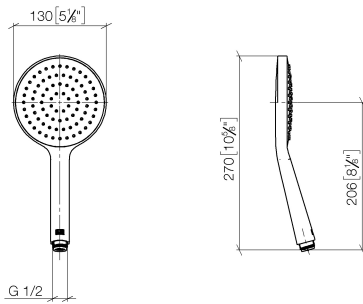

Concealed single-lever mixer with integrated shower connection with shower set - Platinum

IMO

ST 050 205 9979

- metal shower hose 1750mm with integrated anti-twist protection
 - slide bar
 - Pipe diameter 18 mm
 - Hand shower: COMPACT RAIN, max. flow rate 15 l/min (at 3 bar)
 - spray head Ø 130 mm
- Intrinsic protection against back flow.**

IMO

ST 050 205 9979

Concealed single-lever mixer with integrated shower connection with shower set - Platinum

IMO

ST 050 205 9979

- metal shower hose 1750mm with integrated anti-twist protection
- slide bar
- Pipe diameter 18 mm
- WRAS 2011027

Concealed single-lever mixer with integrated shower connection with shower set - Platinum

IMO

ST 050 205 9979

Concealed single-lever mixer with integrated shower connection with shower set - Platinum

IMO

ST 050 205 9979

Concealed single-lever mixer with integrated shower connection with shower set - Platinum

IMO

ST 050 205 9979

Concealed single-lever mixer with integrated shower connection with shower set - Platinum

ST 050 205 0070
mm [inches]