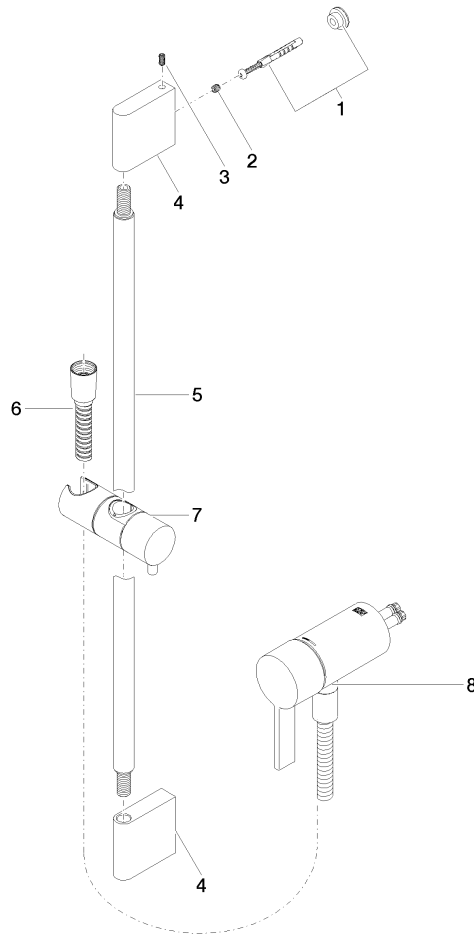

Concealed single-lever mixer with integrated shower connection with shower set - Platinum

IMO

ST 050 205 9979

- metal shower hose 1750mm with integrated anti-twist protection
 - slide bar
 - Pipe diameter 18 mm
 - Hand shower: COMPACT RAIN, max. flow rate 15 l/min (at 3 bar)
 - spray head Ø 130 mm
- Intrinsic protection against back flow.**

IMO

ST 050 205 9979

Concealed single-lever mixer with integrated shower connection with shower set - Platinum

IMO

ST 050 205 9979

- metal shower hose 1750mm with integrated anti-twist protection
- slide bar
- Pipe diameter 18 mm
- WRAS 2011027

IMO

ST 050 205 0070
mm [inches]

Certificates

Belgaqua_21-025- WRAS_2011027. LGA_29928.
27_1.

ST 050 205 9979

Spare parts list

No.	Item Number	Name	Quantity used	Delivery time
1	05 17 20 726 02 90	fixing set	1	2
2	09 31 11 049 90	pin	2	2
3	04 31 11 113 00 90	pin	2	2
4	08 17 97 054-08	holder	2	40
5	90 28 22 597 00-08	holder	1	-
Spare part can no longer be ordered, please order the replacement item				
6	28 322 970-08	Metal shower hose 1/2" x 3/8" x 1750 mm - Platinum	1	40
7	12 580 970-08	Slide unit - Platinum	1	40
9	36 050 970-08	Concealed single-lever mixer with integrated shower connection - Platinum	1	40

Concealed single-lever mixer with integrated shower connection with shower set - Platinum

IMO

ST 050 205 9979

- COMPACT RAIN, max. flow rate 15 l/min (at 3 bar)
- with anti-scale system
- spray head Ø 130 mm
- 1/2" connection
- WRAS 2009011