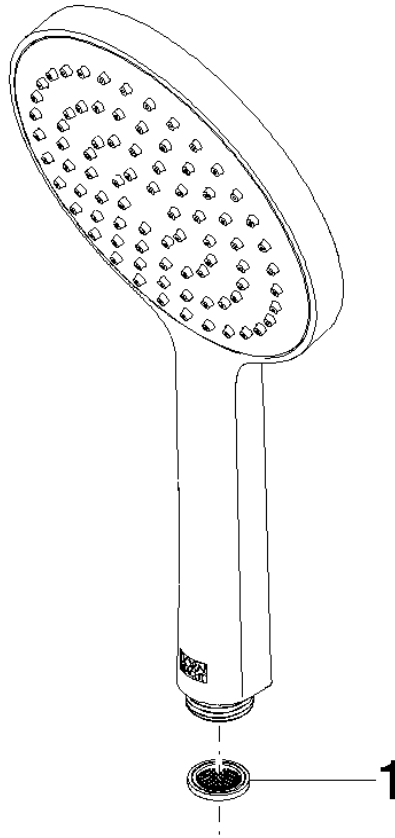

Concealed single-lever mixer with integrated shower connection with shower set - Platinum

IMO

ST 050 205 9979

- metal shower hose 1750mm with integrated anti-twist protection
 - slide bar
 - Pipe diameter 18 mm
 - Hand shower: COMPACT RAIN, max. flow rate 15 l/min (at 3 bar)
 - spray head Ø 130 mm
- Intrinsic protection against back flow.**

IMO

ST 050 205 9979

Concealed single-lever mixer with integrated shower connection with shower set - Platinum

IMO

ST 050 205 9979

- metal shower hose 1750mm with integrated anti-twist protection
- slide bar
- Pipe diameter 18 mm
- WRAS 2011027

Concealed single-lever mixer with integrated shower connection with shower set - Platinum

IMO

ST 050 205 9979

Concealed single-lever mixer with integrated shower connection with shower set - Platinum

ST 050 205 0070
mm [inches]

Flow rate chart

Certificates

DVGW_DW-
6517DN0129.

LGA_29983.

WRAS_2009011.

Concealed single-lever mixer with integrated shower connection with shower set - Platinum

IMO

ST 050 205 9979
Parts for other
finishes can be found
here: [Chrome](#)