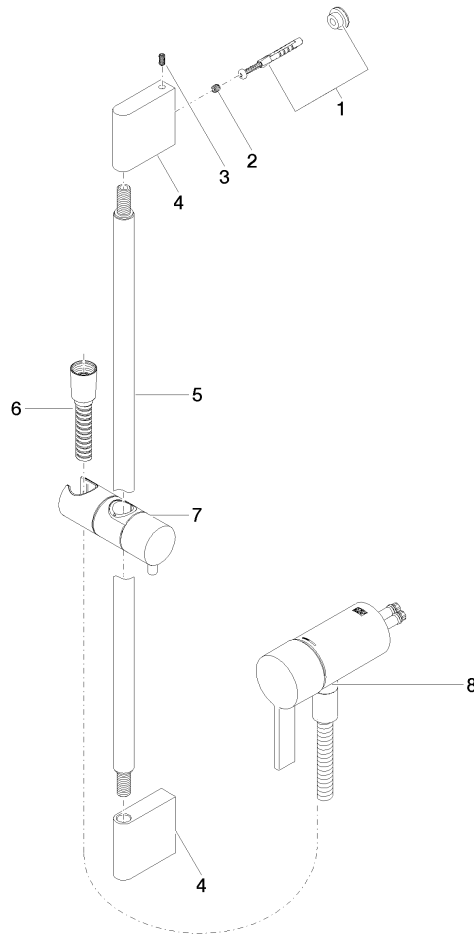

Concealed single-lever mixer with integrated shower connection with shower set - Matte Black

IMO

ST 050 205 9979

- metal shower hose 1750mm with integrated anti-twist protection
 - slide bar
 - Pipe diameter 18 mm
 - Hand shower: COMPACT RAIN, max. flow rate 15 l/min (at 3 bar)
 - spray head Ø 130 mm
- Intrinsic protection against back flow.**

Concealed single-lever mixer with integrated shower connection with shower set - Matte Black

ST 050 205 0070
mm [inches]

Certificates

Belgaqua_21-025- WRAS_2011027. LGA_29928.
27_1.

ST 050 205 9979

Spare parts list

No.	Item Number	Name	Quantity used	Delivery time
1	05 17 20 726 02 90	fixing set	1	2
2	09 31 11 049 90	pin	2	2
3	04 31 11 113 00 90	pin	2	2
4	08 17 97 054-33	holder	2	30
5	90 28 22 597 00-33	holder	1	30
6	28 322 970-33	Metal shower hose 1/2" x 3/8" x 1750 mm - Matte Black	1	2
7	12 580 970-33	Slide unit - Matte Black	1	10
9	36 050 970-33	Concealed single-lever mixer with integrated shower connection - Matte Black	1	30

Concealed single-lever mixer with integrated shower connection with shower set - Matte Black

IMO

ST 050 205 9979

- COMPACT RAIN, max. flow rate 15 l/min (at 3 bar)
- with anti-scale system
- spray head Ø 130 mm
- 1/2" connection
- WRAS 2009011