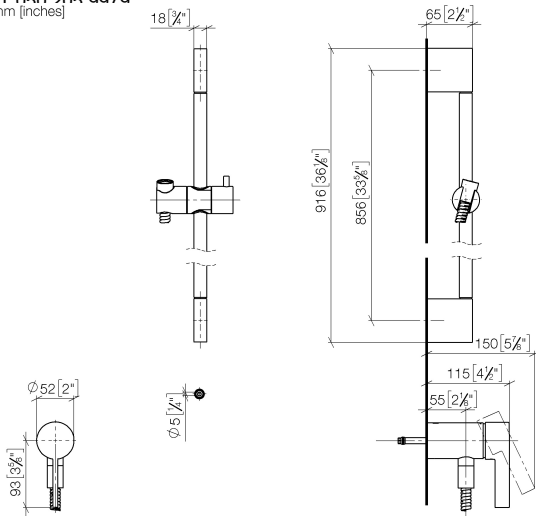

Concealed single-lever mixer with integrated shower connection with shower set - Matte Black

IMO

ST 050 205 9979

- metal shower hose 1750mm with integrated anti-twist protection
 - slide bar
 - Pipe diameter 18 mm
 - Hand shower: COMPACT RAIN, max. flow rate 15 l/min (at 3 bar)
 - spray head Ø 130 mm
- Intrinsic protection against back flow.**

IMO

ST 050 205 9979

Concealed single-lever mixer with integrated shower connection with shower set - Matte Black

IMO

ST 050 205 9979

- metal shower hose 1750mm with integrated anti-twist protection
- slide bar
- Pipe diameter 18 mm
- WRAS 2011027

Concealed single-lever mixer with integrated shower connection with shower set - Matte Black

ST 050 205 0070
mm [inches]

Certificates

Belgaqua_21-025- WRAS_2011027. LGA_29928.
27_1.

ST 050 205 9979

Spare parts list

No.	Item Number	Name	Quantity used	Delivery time
1	05 17 20 726 02 90	fixing set	1	2
2	09 31 11 049 90	pin	2	2
3	04 31 11 113 00 90	pin	2	2
4	08 17 97 054-33	holder	2	30
5	90 28 22 597 00-33	holder	1	30
6	28 322 970-33	Metal shower hose 1/2" x 3/8" x 1750 mm - Matte Black	1	2
7	12 580 970-33	Slide unit - Matte Black	1	10
9	36 050 970-33	Concealed single-lever mixer with integrated shower connection - Matte Black	1	30