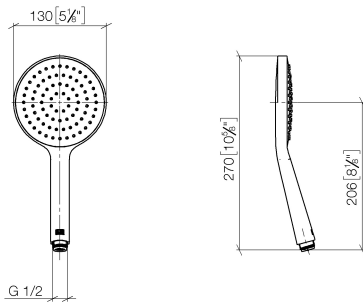

Concealed single-lever mixer with integrated shower connection with shower set - Matte Black

IMO

ST 050 205 9979

- metal shower hose 1750mm with integrated anti-twist protection
 - slide bar
 - Pipe diameter 18 mm
 - Hand shower: COMPACT RAIN, max. flow rate 15 l/min (at 3 bar)
 - spray head Ø 130 mm
- Intrinsic protection against back flow.**

Concealed single-lever mixer with integrated shower connection with shower set - Matte Black

IMO

ST 050 205 9979

Concealed single-lever mixer with integrated shower connection with shower set - Matte Black

IMO

ST 050 205 9979

Concealed single-lever mixer with integrated shower connection with shower set - Matte Black

IMO

ST 050 205 9979

Concealed single-lever mixer with integrated shower connection with shower set - Matte Black

ST 050 205 0070
mm [inches]

Flow rate chart

Certificates

DVGW_DW-
6517DN0129.

LGA_29983.

WRAS_2009011.

Concealed single-lever mixer with integrated shower connection with shower set - Matte Black

IMO