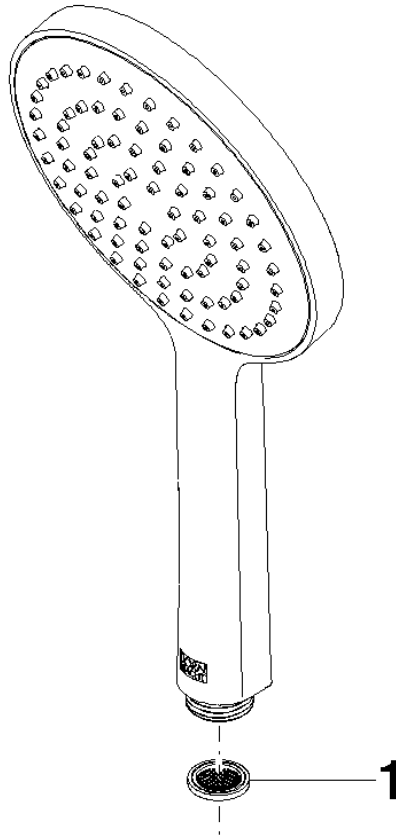

Concealed single-lever mixer with integrated shower connection with shower set - Matte Black

IMO

ST 050 205 9979

- metal shower hose 1750mm with integrated anti-twist protection
 - slide bar
 - Pipe diameter 18 mm
 - Hand shower: COMPACT RAIN, max. flow rate 15 l/min (at 3 bar)
 - spray head Ø 130 mm
- Intrinsic protection against back flow.**

IMO

ST 050 205 9979

Concealed single-lever mixer with integrated shower connection with shower set - Matte Black

IMO

ST 050 205 9979

- metal shower hose 1750mm with integrated anti-twist protection
- slide bar
- Pipe diameter 18 mm
- WRAS 2011027

ST 050 205 0070
mm [inches]

Flow rate chart

Certificates

DVGW_DW-
6517DN0129.

LGA_29983.

WRAS_2009011.

Concealed single-lever mixer with integrated shower connection with shower set - Matte Black

IMO

ST 050 205 9979
Parts for other
finishes can be found
here: Chrome

Spare parts list

No.	Item Number	Name	Quantity used	Delivery time
1	09 23 01 039 90	sieve	1	2