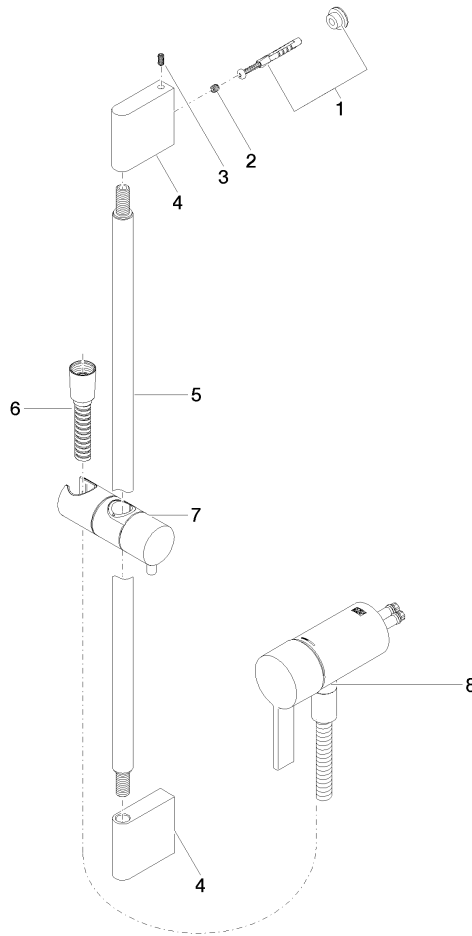

Concealed single-lever mixer with integrated shower connection with shower set - Brushed Champagne (22kt Gold)

IMO

ST 050 205 9979

- metal shower hose 1750mm with integrated anti-twist protection
 - slide bar
 - Pipe diameter 18 mm
 - Hand shower: COMPACT RAIN, max. flow rate 15 l/min (at 3 bar)
 - spray head Ø 130 mm
- Intrinsic protection against back flow.**

Concealed single-lever mixer with integrated shower connection with shower set - Brushed Champagne (22kt Gold)

IMO

ST 050 205 9979

- metal shower hose 1750mm with integrated anti-twist protection
- slide bar
- Pipe diameter 18 mm
- WRAS 2011027

ST 050 205 0070
mm [inches]

Concealed single-lever mixer with integrated shower connection with shower set - Brushed Champagne (22kt Gold)

ST 050 205 9979
Parts for other finishes can be found here: Chrome

Spare parts list

No.	Item Number	Name	Quantity used	Delivery time
1	05 17 20 726 02 90	fixing set	1	2
2	09 31 11 049 90	pin	2	2
3	04 31 11 113 00 90	pin	2	2
4	08 17 97 054-46	holder	2	30
5	90 28 22 597 00-46	holder	1	30
6	28 322 970-46	Metal shower hose 1/2" x 3/8" x 1750 mm - Brushed Champagne (22kt Gold)	1	30
7	12 580 970-46	Slide unit - Brushed Champagne (22kt Gold)	1	30
9	36 050 970-46	Concealed single-lever mixer with integrated shower connection - Brushed Champagne (22kt Gold)	1	30