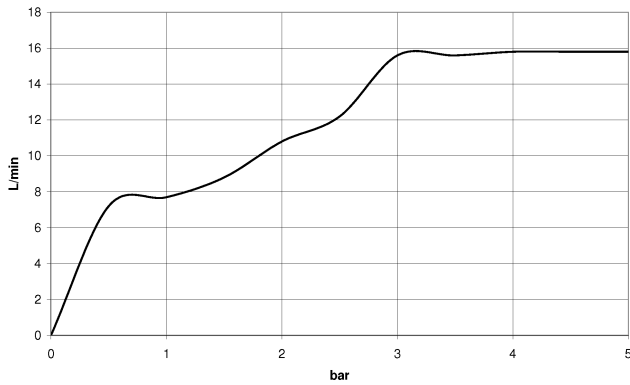

IMO

ST 050 205 9979

Concealed single-lever mixer with integrated shower connection with shower set - Brushed Champagne (22kt Gold)

ST 050 205 0070
mm [inches]

Flow rate chart

Certificates

DVGW_DW- LGA_29983.
6517DN0129.