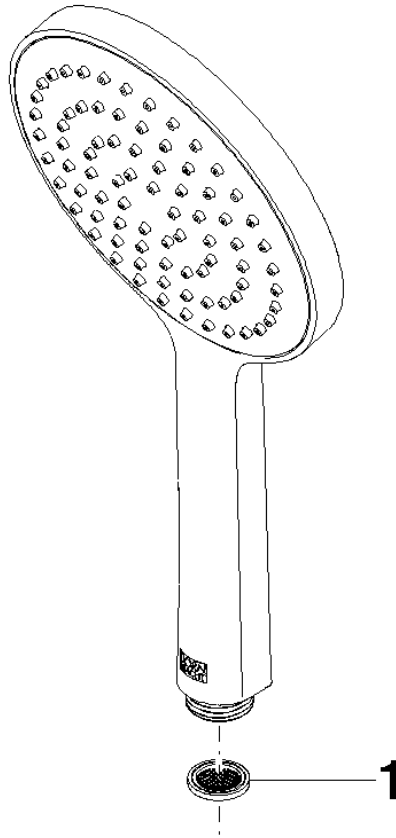

Concealed single-lever mixer with integrated shower connection with shower set - Brushed Champagne (22kt Gold)

IMO

ST 050 205 9979

- metal shower hose 1750mm with integrated anti-twist protection
 - slide bar
 - Pipe diameter 18 mm
 - Hand shower: COMPACT RAIN, max. flow rate 15 l/min (at 3 bar)
 - spray head Ø 130 mm
- Intrinsic protection against back flow.**

IMO

ST 050 205 9979

Concealed single-lever mixer with integrated shower connection with shower set - Brushed Champagne (22kt Gold)

ST 050 205 0070
mm [inches]

Flow rate chart

Certificates

DVGW_DW- LGA_29983.
6517DN0129.

Concealed single-lever mixer with integrated shower connection with shower set - Brushed Champagne (22kt Gold)

IMO

ST 050 205 9979
Parts for other
finishes can be found
here: Chrome

Spare parts list

No.	Item Number	Name	Quantity used	Delivery time
1	09 23 01 039 90	sieve	1	2

Concealed single-lever mixer with integrated shower connection with shower set - Brushed Champagne (22kt Gold)

IMO

ST 050 205 9979

- metal shower hose 1750mm with integrated anti-twist protection
- slide bar
- Pipe diameter 18 mm
- WRAS 2011027