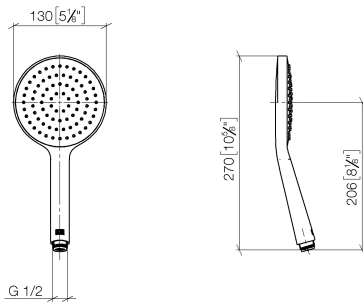

Concealed single-lever mixer with integrated shower connection with shower set - Brushed Champagne (22kt Gold)

IMO

ST 050 205 9979

- metal shower hose 1750mm with integrated anti-twist protection
 - slide bar
 - Pipe diameter 18 mm
 - Hand shower: COMPACT RAIN, max. flow rate 15 l/min (at 3 bar)
 - spray head Ø 130 mm
- Intrinsic protection against back flow.**

IMO

ST 050 205 9979

Concealed single-lever mixer with integrated shower connection with shower set - Brushed Champagne (22kt Gold)

IMO

ST 050 205 9979

- COMPACT RAIN, max. flow rate 15 l/min (at 3 bar)
- with anti-scale system
- spray head Ø 130 mm
- 1/2" connection
- WRAS 2009011

Concealed single-lever mixer with integrated shower connection with shower set - Brushed Champagne (22kt Gold)

IMO

ST 050 205 9979

Concealed single-lever mixer with integrated shower connection with shower set - Brushed Champagne (22kt Gold)

IMO

ST 050 205 9979

Concealed single-lever mixer with integrated shower connection with shower set - Brushed Champagne (22kt Gold)

ST 050 205 0070
mm [inches]

Flow rate chart

Certificates

DVGW_DW- LGA_29983.
6517DN0129.