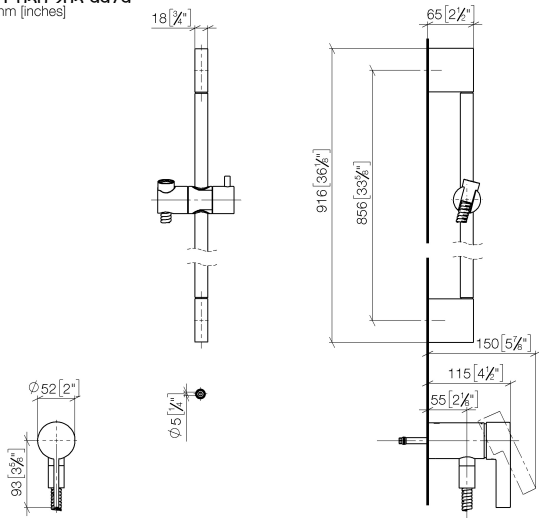

Concealed single-lever mixer with integrated shower connection with shower set - Brushed Champagne (22kt Gold)

IMO

ST 050 205 9979

- metal shower hose 1750mm with integrated anti-twist protection
 - slide bar
 - Pipe diameter 18 mm
 - Hand shower: COMPACT RAIN, max. flow rate 15 l/min (at 3 bar)
 - spray head Ø 130 mm
- Intrinsic protection against back flow.**

Concealed single-lever mixer with integrated shower connection with shower set - Brushed Champagne (22kt Gold)

IMO

ST 050 205 9979

- metal shower hose 1750mm with integrated anti-twist protection
- slide bar
- Pipe diameter 18 mm
- WRAS 2011027

ST 050 205 0070
mm [inches]

Concealed single-lever mixer with integrated shower connection with shower set - Brushed Champagne (22kt Gold)

ST 050 205 9979
Parts for other finishes can be found here: Chrome

Spare parts list

No.	Item Number	Name	Quantity used	Delivery time
1	05 17 20 726 02 90	fixing set	1	2
2	09 31 11 049 90	pin	2	2
3	04 31 11 113 00 90	pin	2	2
4	08 17 97 054-46	holder	2	30
5	90 28 22 597 00-46	holder	1	30
6	28 322 970-46	Metal shower hose 1/2" x 3/8" x 1750 mm - Brushed Champagne (22kt Gold)	1	30
7	12 580 970-46	Slide unit - Brushed Champagne (22kt Gold)	1	30
9	36 050 970-46	Concealed single-lever mixer with integrated shower connection - Brushed Champagne (22kt Gold)	1	30