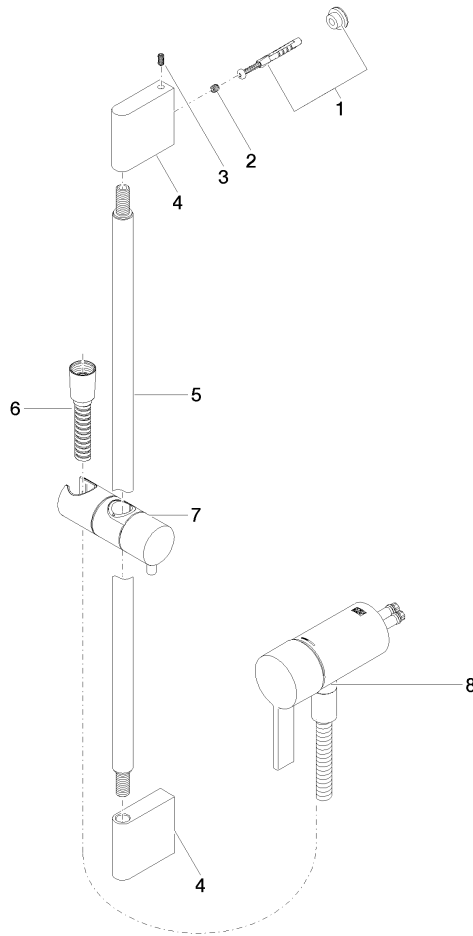

Concealed single-lever mixer with integrated shower connection with shower set - Champagne (22kt Gold)

IMO

ST 050 205 9979

- metal shower hose 1750mm with integrated anti-twist protection
- slide bar
- Pipe diameter 18 mm
- WRAS 2011027

Concealed single-lever mixer with integrated shower connection with shower set - Champagne (22kt Gold)

IMO

ST 050 205 9979

Concealed single-lever mixer with integrated shower connection with shower set - Champagne (22kt Gold)

IMO

ST 050 205 0070
mm [inches]

Concealed single-lever mixer with integrated shower connection with shower set - Champagne (22kt Gold)

ST 050 205 9979
Parts for other
finishes can be found
here: [Chrome](#)

Spare parts list

No.	Item Number	Name	Quantity used	Delivery time
1	05 17 20 726 02 90	fixing set	1	2
2	09 31 11 049 90	pin	2	2
3	04 31 11 113 00 90	pin	2	2
4	08 17 97 054-47	holder	2	30
5	90 28 22 597 00-47	holder	1	30
6	28 322 970-47	Metal shower hose 1/2" x 3/8" x 1750 mm - Champagne (22kt Gold)	1	30
7	12 580 970-47	Slide unit - Champagne (22kt Gold)	1	30
9	36 050 970-47	Concealed single-lever mixer with integrated shower connection - Champagne (22kt Gold)	1	30