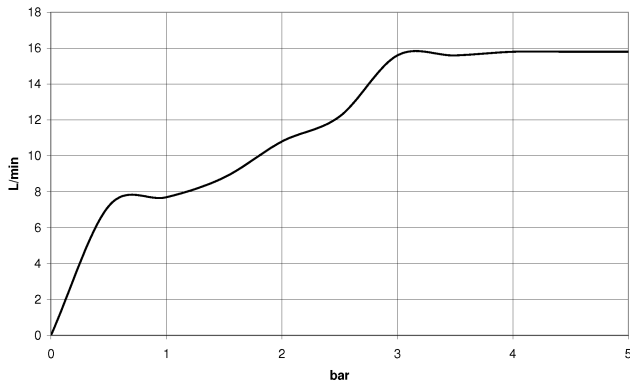

IMO

ST 050 205 9979

Concealed single-lever mixer with integrated shower connection with shower set - Champagne (22kt Gold)

ST 050 205 0070
mm [inches]

Flow rate chart

Certificates

DVGW_DW-
6517DN0129.

LGA_29983.