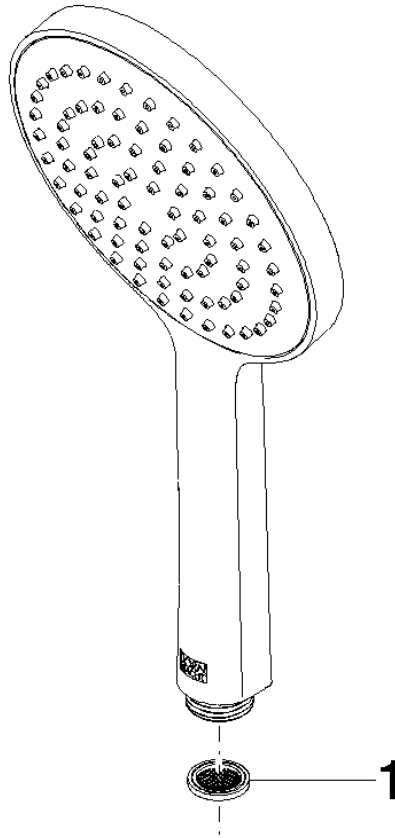

Concealed single-lever mixer with integrated shower connection with shower set - Champagne (22kt Gold)

IMO

ST 050 205 9979

- metal shower hose 1750mm with integrated anti-twist protection
 - slide bar
 - Pipe diameter 18 mm
 - Hand shower: COMPACT RAIN, max. flow rate 15 l/min (at 3 bar)
 - spray head Ø 130 mm
- Intrinsic protection against back flow.**

IMO

ST 050 205 9979

Concealed single-lever mixer with integrated shower connection with shower set - Champagne (22kt Gold)

IMO

ST 050 205 9979

- COMPACT RAIN, max. flow rate 15 l/min (at 3 bar)
- with anti-scale system
- spray head Ø 130 mm
- 1/2" connection
- WRAS 2009011

IMO

ST 050 205 9979

Concealed single-lever mixer with integrated shower connection with shower set - Champagne (22kt Gold)

ST 050 205 0070
mm [inches]

Flow rate chart

Certificates

DVGW_DW-
6517DN0129.

LGA_29983.

Concealed single-lever mixer with integrated shower connection with shower set - Champagne (22kt Gold)

IMO

ST 050 205 9979
Parts for other
finishes can be found
here: [Chrome](#)

Spare parts list

No.	Item Number	Name	Quantity used	Delivery time
1	09 23 01 039 90	sieve	1	2