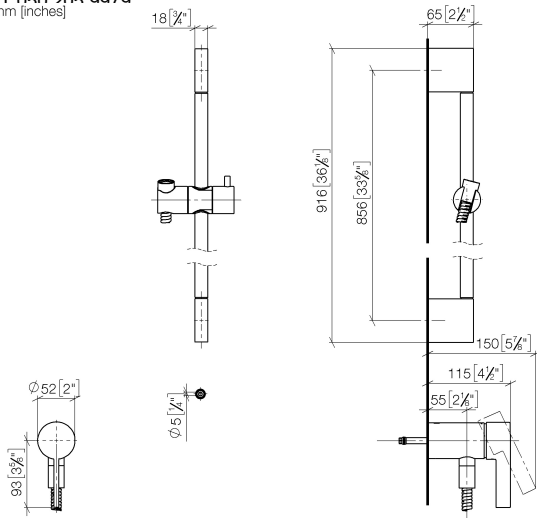

Concealed single-lever mixer with integrated shower connection with shower set - Champagne (22kt Gold)

IMO

ST 050 205 9979

- metal shower hose 1750mm with integrated anti-twist protection
 - slide bar
 - Pipe diameter 18 mm
 - Hand shower: COMPACT RAIN, max. flow rate 15 l/min (at 3 bar)
 - spray head Ø 130 mm
- Intrinsic protection against back flow.**

Concealed single-lever mixer with integrated shower connection with shower set - Champagne (22kt Gold)

IMO

ST 050 205 9979

- metal shower hose 1750mm with integrated anti-twist protection
- slide bar
- Pipe diameter 18 mm
- WRAS 2011027

IMO

ST 050 205 0070
mm [inches]

Concealed single-lever mixer with integrated shower connection with shower set - Champagne (22kt Gold)

ST 050 205 9979
Parts for other
finishes can be found
here: [Chrome](#)

Spare parts list

No.	Item Number	Name	Quantity used	Delivery time
1	05 17 20 726 02 90	fixing set	1	2
2	09 31 11 049 90	pin	2	2
3	04 31 11 113 00 90	pin	2	2
4	08 17 97 054-47	holder	2	30
5	90 28 22 597 00-47	holder	1	30
6	28 322 970-47	Metal shower hose 1/2" x 3/8" x 1750 mm - Champagne (22kt Gold)	1	30
7	12 580 970-47	Slide unit - Champagne (22kt Gold)	1	30
9	36 050 970-47	Concealed single-lever mixer with integrated shower connection - Champagne (22kt Gold)	1	30