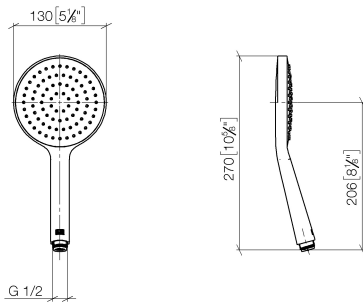

# Concealed single-lever mixer with integrated shower connection with shower set - Brushed Chrome

IMO

ST 050 205 9979

- metal shower hose 1750mm with integrated anti-twist protection
  - slide bar
  - Pipe diameter 18 mm
  - Hand shower: COMPACT RAIN, max. flow rate 15 l/min (at 3 bar)
  - spray head Ø 130 mm
- Intrinsic protection against back flow.**

---

IMO

ST 050 205 9979

**Concealed single-lever mixer with integrated shower connection with shower set - Brushed Chrome**

IMO

ST 050 205 9979

- COMPACT RAIN, max. flow rate 15 l/min (at 3 bar)
- with anti-scale system
- spray head Ø 130 mm
- 1/2" connection
- WRAS 2009011

---

IMO

ST 050 205 9979

**Concealed single-lever mixer with integrated shower connection with shower set - Brushed Chrome**

IMO

ST 050 205 0070  
mm [inches]

**Flow rate chart**

**Certificates**

DVGW\_DW-  
6517DN0129.

LGA\_29983.

WRAS\_2009011.

Concealed single-lever mixer with integrated shower connection with shower set - Brushed Chrome

IMO

ST 050 205 9979  
Parts for other  
finishes can be found  
here: [Chrome](#)