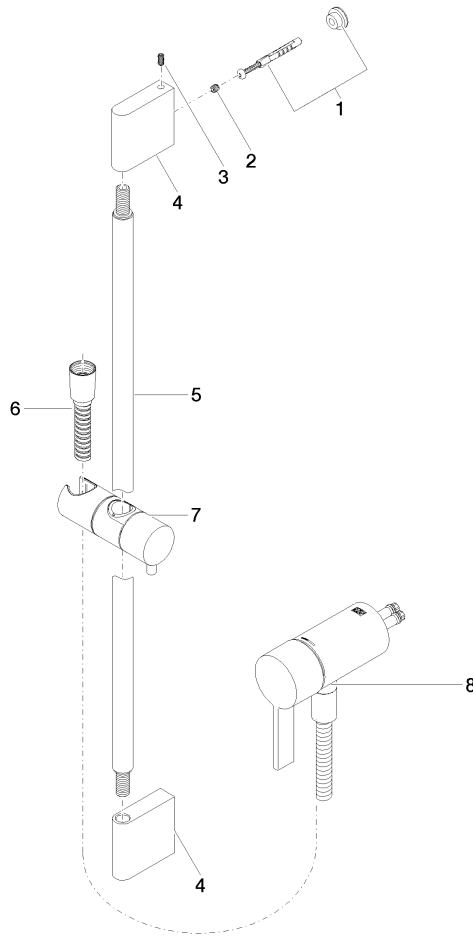

# Concealed single-lever mixer with integrated shower connection with shower set - Brushed Chrome

IMO

ST 050 205 9979

- metal shower hose 1750mm with integrated anti-twist protection
  - slide bar
  - Pipe diameter 18 mm
  - Hand shower: COMPACT RAIN, max. flow rate 15 l/min (at 3 bar)
  - spray head Ø 130 mm
- Intrinsic protection against back flow.**

- metal shower hose 1750mm with integrated anti-twist protection
- slide bar
- Pipe diameter 18 mm
- WRAS 2011027

This article does not include a hand shower!  
Intrinsic protection against back flow.

Fits: IMO, LULU, MADISON, MEM, TARA, CL.1, LISSÉ, VAIA, META, CYO

IMO

ST 050 205 0070  
mm [inches]

**Certificates**

Belgaqua\_21-025- WRAS\_2011027. LGA\_29928.  
27\_1.

**Concealed single-lever mixer with integrated shower connection with shower set - Brushed Chrome**

ST 050 205 9979  
Parts for other  
finishes can be found  
here: Chrome

**Spare parts list**

No.	Item Number	Name	Quantity used	Delivery time
1	05 17 20 726 02 90	fixing set	1	2
2	09 31 11 049 90	pin	2	2
3	04 31 11 113 00 90	pin	2	2
4	08 17 97 054-93	holder	2	20
5	90 28 22 597 00-93	holder	1	20
6	28 322 970-93	Metal shower hose 1/2" x 3/8" x 1750 mm - Brushed Chrome	1	20
7	12 580 970-93	Slide unit - Brushed Chrome	1	20
9	36 050 970-93	Concealed single-lever mixer with integrated shower connection - Brushed Chrome	1	20