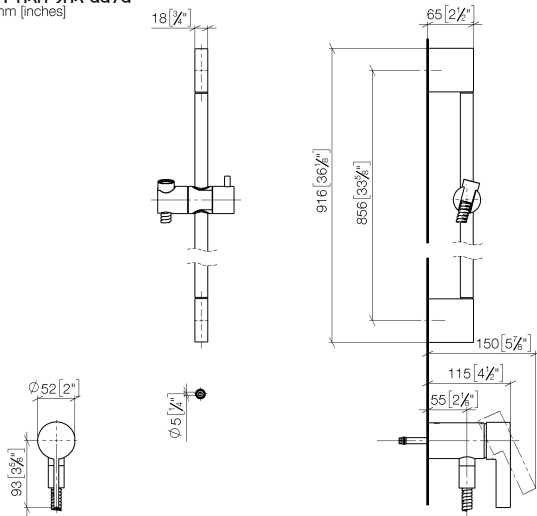

# Concealed single-lever mixer with integrated shower connection with shower set - Brushed Chrome

IMO

ST 050 205 9979

- metal shower hose 1750mm with integrated anti-twist protection
  - slide bar
  - Pipe diameter 18 mm
  - Hand shower: COMPACT RAIN, max. flow rate 15 l/min (at 3 bar)
  - spray head Ø 130 mm
- Intrinsic protection against back flow.**

---

IMO

ST 050 205 9979

**Concealed single-lever mixer with integrated shower connection with shower set - Brushed Chrome**

IMO

ST 050 205 0070  
mm [inches]

**Flow rate chart**

**Certificates**

- metal shower hose 1750mm with integrated anti-twist protection
- slide bar
- Pipe diameter 18 mm
- WRAS 2011027

This article does not include a hand shower!  
Intrinsic protection against back flow.

Fits: IMO, LULU, MADISON, MEM, TARA, CL.1, LISSÉ, VAIA, META, CYO

IMO

ST 050 205 0070  
mm [inches]

**Certificates**

Belgaqua\_21-025- WRAS\_2011027. LGA\_29928.  
27\_1.

**Concealed single-lever mixer with integrated shower connection with shower set - Brushed Chrome**