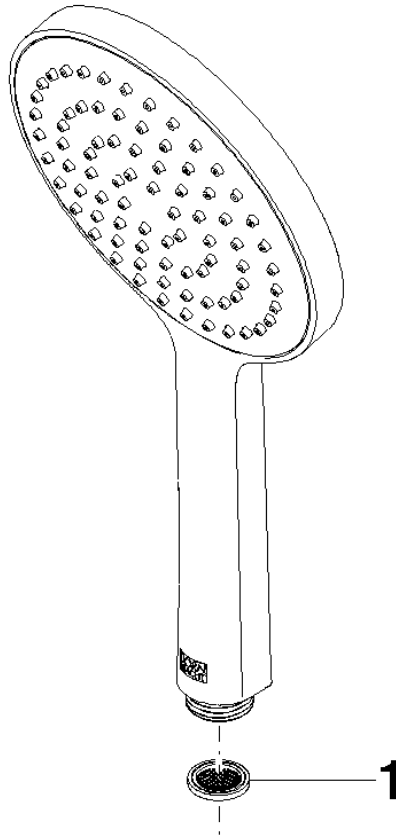

# Concealed single-lever mixer with integrated shower connection with shower set - Brushed Chrome

IMO

ST 050 205 9979

- metal shower hose 1750mm with integrated anti-twist protection
  - slide bar
  - Pipe diameter 18 mm
  - Hand shower: COMPACT RAIN, max. flow rate 15 l/min (at 3 bar)
  - spray head Ø 130 mm
- Intrinsic protection against back flow.**

---

IMO

ST 050 205 9979

**Concealed single-lever mixer with integrated shower connection with shower set - Brushed Chrome**

IMO

ST 050 205 0070  
mm [inches]

**Flow rate chart**

**Certificates**

DVGW\_DW-  
6517DN0129.

LGA\_29983.

WRAS\_2009011.

Concealed single-lever mixer with integrated shower connection with shower set - Brushed Chrome

IMO

ST 050 205 9979  
Parts for other  
finishes can be found  
here: [Chrome](#)

Spare parts list

No.	Item Number	Name	Quantity used	Delivery time
1	09 23 01 039 90	sieve	1	2

**Concealed single-lever mixer with integrated shower connection with shower set - Brushed Chrome**

IMO

ST 050 205 9979