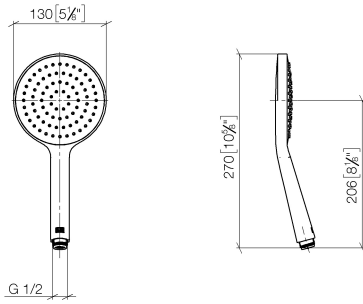

Concealed single-lever mixer with integrated shower connection with shower set - Brushed Dark Platinum

IMO

ST 050 205 9979

- metal shower hose 1750mm with integrated anti-twist protection
 - slide bar
 - Pipe diameter 18 mm
 - Hand shower: COMPACT RAIN, max. flow rate 15 l/min (at 3 bar)
 - spray head Ø 130 mm
- Intrinsic protection against back flow.**

Concealed single-lever mixer with integrated shower connection with shower set - Brushed Dark Platinum

ST 050 205 0070
mm [inches]

Certificates

Belgaqua_21-025- WRAS_2011027. LGA_29928.
27_1.

ST 050 205 9979

IMO

ST 050 205 9979

Concealed single-lever mixer with integrated shower connection with shower set - Brushed Dark Platinum

IMO

ST 050 205 9979

Concealed single-lever mixer with integrated shower connection with shower set - Brushed Dark Platinum

ST 050 205 0070
mm [inches]

Flow rate chart

Certificates

DVGW_DW-
6517DN0129.

LGA_29983.

WRAS_2009011.

Concealed single-lever mixer with integrated shower connection with shower set - Brushed Dark Platinum

ST 050 205 9979
Parts for other
finishes can be found
here: Chrome