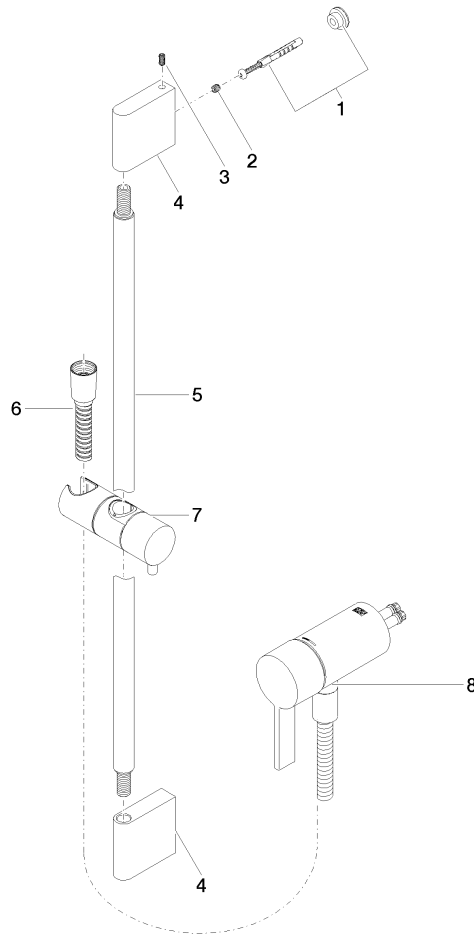

Concealed single-lever mixer with integrated shower connection with shower set - Brushed Dark Platinum

IMO

ST 050 205 9979

- metal shower hose 1750mm with integrated anti-twist protection
 - slide bar
 - Pipe diameter 18 mm
 - Hand shower: COMPACT RAIN, max. flow rate 15 l/min (at 3 bar)
 - spray head Ø 130 mm
- Intrinsic protection against back flow.**

Concealed single-lever mixer with integrated shower connection with shower set - Brushed Dark Platinum

ST 050 205 0070
mm [inches]

Certificates

Belgaqua_21-025- WRAS_2011027. LGA_29928.
27_1.

ST 050 205 9979

Spare parts list

No.	Item Number	Name	Quantity used	Delivery time
1	05 17 20 726 02 90	fixing set	1	2
2	09 31 11 049 90	pin	2	2
3	04 31 11 113 00 90	pin	2	2
4	08 17 97 054-99	holder	2	30
5	90 28 22 597 00-99	holder	1	30
6	28 322 970-99	Metal shower hose 1/2" x 3/8" x 1750 mm - Brushed Dark Platinum	1	2
7	12 580 970-99	Slide unit - Brushed Dark Platinum	1	30
9	36 050 970-99	Concealed single-lever mixer with integrated shower connection - Brushed Dark Platinum	1	30

Concealed single-lever mixer with integrated shower connection with shower set - Brushed Dark Platinum

IMO

ST 050 205 9979

- COMPACT RAIN, max. flow rate 15 l/min (at 3 bar)
- with anti-scale system
- spray head Ø 130 mm
- 1/2" connection
- WRAS 2009011