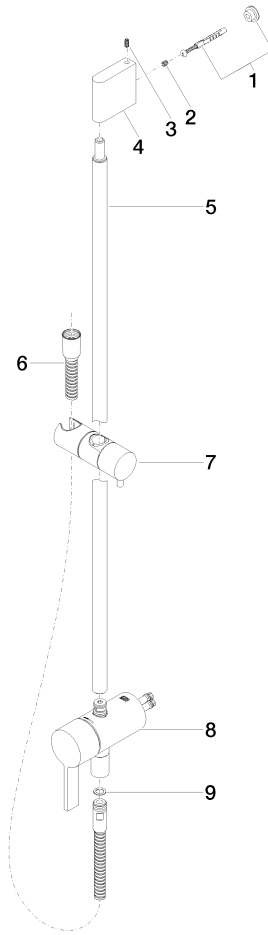

Concealed single-lever mixer with integrated shower connection with shower set - Brushed Platinum

IMO

ST 050 206 0979

- metal shower hose 1750mm with integrated anti-twist protection
 - slide bar
 - Pipe diameter 18 mm
 - Hand shower: Three or five settings: COMPACT RAIN, COMPACT SOFT FLOW, COMPACT AQUAPRESSURE FLOW, max. flow rate 15 l/min (at 3 bar)
 - spray head Ø 100mm
- Intrinsic protection against back flow.**

IMO

ST 050 206 0979

Concealed single-lever mixer with integrated shower connection with shower set - Brushed Platinum

IMO

ST 050 206 0979

- metal shower hose 1750mm with integrated anti-twist protection
- slide bar
- Pipe diameter 18 mm
- WRAS 2011027

IMO

Certificates

Belgaqua_21-025- WRAS_2011027. LGA_29928.
27_1.

ST 050 206 0979

Spare parts list

No.	Item Number	Name	Quantity used	Delivery time
1	05 17 20 726 02 90	fixing set	1	2
2	09 31 11 049 90	pin	2	2
3	04 31 11 113 00 90	pin	2	2
4	08 17 97 054-06	holder	1	10
5	90 28 22 782 00-06	pipe	1	10
6	28 322 970-06	Metal shower hose 1/2" x 3/8" x 1750 mm - Brushed Platinum	1	2
7	12 580 970-06	Slide unit - Brushed Platinum	1	10
8	90 19 97 002 00-06	connection	1	10
9	90 14 20 026 00 90	seal	1	2

Concealed single-lever mixer with integrated shower connection with shower set - Brushed Platinum

IMO

ST 050 206 0979

- Three or five settings: COMPACT RAIN, COMPACT SOFT FLOW, COMPACT AQUAPRESSURE FLOW, max. flow rate 15 l/min (at 3 bar)
- with anti-scale system
- spray head Ø 100mm
- 1/2" connection
- WRAS 2210003
- Function from: 7 l/min