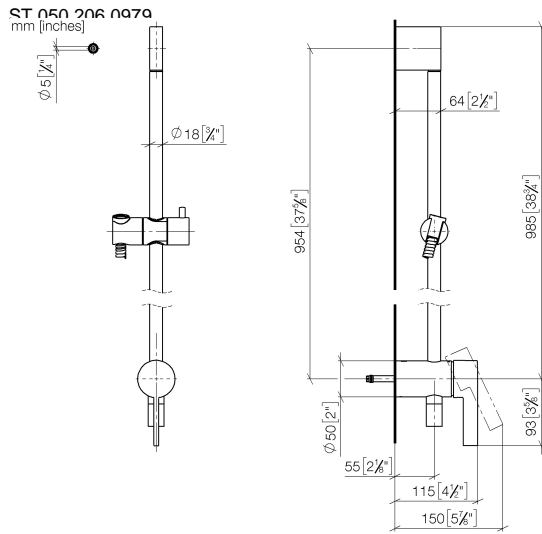

Concealed single-lever mixer with integrated shower connection with shower set - Brushed Platinum

IMO

ST 050 206 0979

- metal shower hose 1750mm with integrated anti-twist protection
 - slide bar
 - Pipe diameter 18 mm
 - Hand shower: Three or five settings: COMPACT RAIN, COMPACT SOFT FLOW, COMPACT AQUAPRESSURE FLOW, max. flow rate 15 l/min (at 3 bar)
 - spray head Ø 100mm
- Intrinsic protection against back flow.**

IMO

ST 050 206 0979

Concealed single-lever mixer with integrated shower connection with shower set - Brushed Platinum

IMO

ST 050 206 0979

- metal shower hose 1750mm with integrated anti-twist protection
- slide bar
- Pipe diameter 18 mm
- WRAS 2011027

IMO

Certificates

Belgaqua_21-025- WRAS_2011027. LGA_29928.
27_1.

ST 050 206 0979

Spare parts list

No.	Item Number	Name	Quantity used	Delivery time
1	05 17 20 726 02 90	fixing set	1	2
2	09 31 11 049 90	pin	2	2
3	04 31 11 113 00 90	pin	2	2
4	08 17 97 054-06	holder	1	10
5	90 28 22 782 00-06	pipe	1	10
6	28 322 970-06	Metal shower hose 1/2" x 3/8" x 1750 mm - Brushed Platinum	1	2
7	12 580 970-06	Slide unit - Brushed Platinum	1	10
8	90 19 97 002 00-06	connection	1	10
9	90 14 20 026 00 90	seal	1	2

Concealed single-lever mixer with integrated shower connection with shower set - Brushed Platinum

IMO

ST 050 206 0979

- Three or five settings: COMPACT RAIN, COMPACT SOFT FLOW, COMPACT AQUAPRESSURE FLOW, max. flow rate 15 l/min (at 3 bar)
- with anti-scale system
- spray head Ø 100mm
- 1/2" connection
- WRAS 2210003
- Function from: 7 l/min