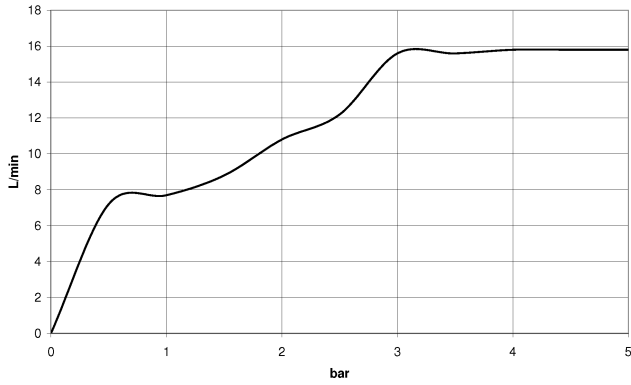

ST 050 206 0070
mm [inches]

Flow rate chart

Certificates

LGA_29984.

DVGW_DW-
6517DN0129.

WRAS_2210003.

Concealed single-lever mixer with integrated shower connection with shower set - Brushed Platinum

IMO