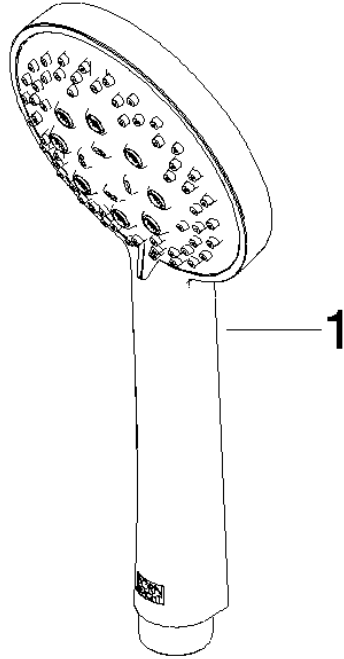

Concealed single-lever mixer with integrated shower connection with shower set - Brushed Platinum

IMO

ST 050 206 0979

- metal shower hose 1750mm with integrated anti-twist protection
 - slide bar
 - Pipe diameter 18 mm
 - Hand shower: Three or five settings: COMPACT RAIN, COMPACT SOFT FLOW, COMPACT AQUAPRESSURE FLOW, max. flow rate 15 l/min (at 3 bar)
 - spray head Ø 100mm
- Intrinsic protection against back flow.**

IMO

ST 050 206 0979

Concealed single-lever mixer with integrated shower connection with shower set - Brushed Platinum

IMO

ST 050 206 0979

- metal shower hose 1750mm with integrated anti-twist protection
- slide bar
- Pipe diameter 18 mm
- WRAS 2011027

ST 050 206 0070
mm [inches]

Flow rate chart

Certificates

LGA_29984.

DVGW_DW-
6517DN0129.

WRAS_2210003.

Concealed single-lever mixer with integrated shower connection with shower set - Brushed Platinum

IMO

ST 050 206 0979
Parts for other
finishes can be found
here: Chrome

Spare parts list

No.	Item Number	Name	Quantity used	Delivery time
1	09 23 01 039 90	sieve	1	2