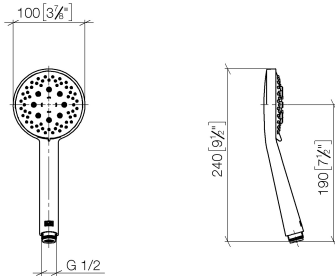

Concealed single-lever mixer with integrated shower connection with shower set - Brushed Platinum

IMO

ST 050 206 0979

- metal shower hose 1750mm with integrated anti-twist protection
 - slide bar
 - Pipe diameter 18 mm
 - Hand shower: Three or five settings: COMPACT RAIN, COMPACT SOFT FLOW, COMPACT AQUAPRESSURE FLOW, max. flow rate 15 l/min (at 3 bar)
 - spray head Ø 100mm
- Intrinsic protection against back flow.**

Concealed single-lever mixer with integrated shower connection with shower set - Brushed Platinum

IMO

ST 050 206 0979

- Three or five settings: COMPACT RAIN, COMPACT SOFT FLOW, COMPACT AQUAPRESSURE FLOW, max. flow rate 15 l/min (at 3 bar)
- with anti-scale system
- spray head Ø 100mm
- 1/2" connection
- WRAS 2210003
- Function from: 7 l/min

IMO

ST 050 206 0979

Concealed single-lever mixer with integrated shower connection with shower set - Brushed Platinum

IMO

ST 050 206 0979

Concealed single-lever mixer with integrated shower connection with shower set - Brushed Platinum

ST 050 206 0070
mm [inches]

Flow rate chart

Certificates

LGA_29984.

DVGW_DW-
6517DN0129.

WRAS_2210003.

Concealed single-lever mixer with integrated shower connection with shower set - Brushed Platinum

IMO