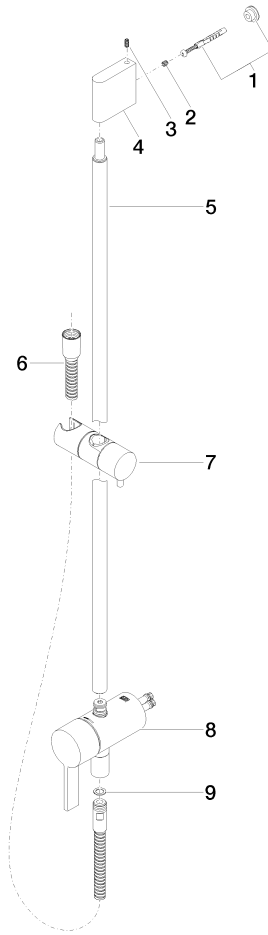

Concealed single-lever mixer with integrated shower connection with shower set - Dark Chrome

ST 050 206 0979
Parts for other
finishes can be found
here: [Chrome](#)