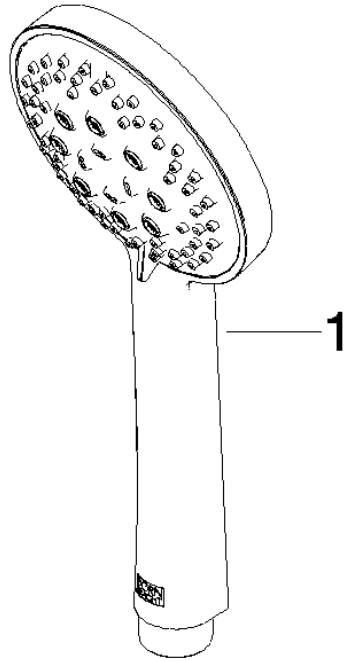

Concealed single-lever mixer with integrated shower connection with shower set - Dark Chrome

IMO

ST 050 206 0979
Parts for other
finishes can be found
here: Chrome

Spare parts list

No.	Item Number	Name	Quantity used	Delivery time
1	09 23 01 039 90	sieve	1	2