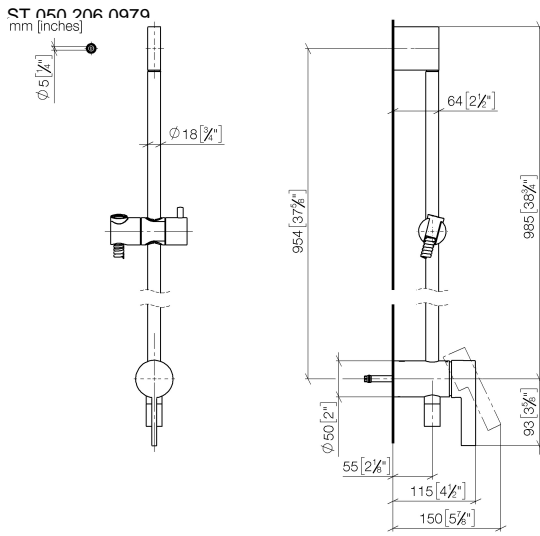

Concealed single-lever mixer with integrated shower connection with shower set - Dark Chrome

IMO