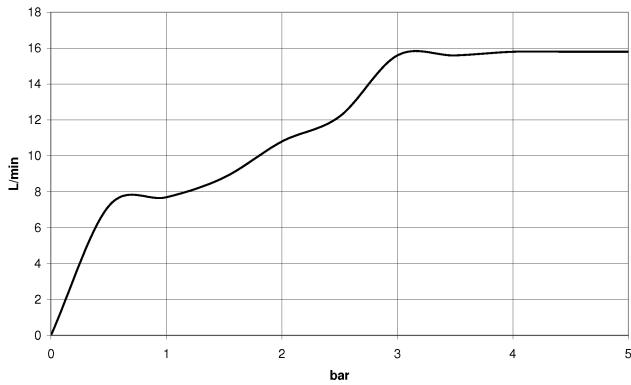

Flow rate chart

Certificates

LGA_29984.

DVGW_DW-
6517DN0129.

WRAS_2210003.