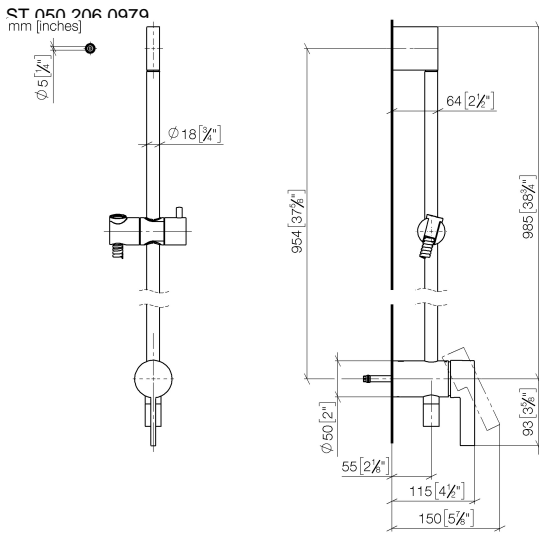

Certificates

Belgaqua_21-025- WRAS_2011027. LGA_29928.
27_1.