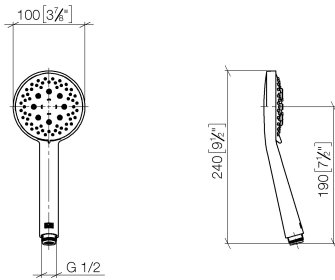

**Concealed single-lever mixer with integrated shower connection with shower set - Matte Black**

IMO

ST 050 206 0979

- metal shower hose 1750mm with integrated anti-twist protection
  - slide bar
  - Pipe diameter 18 mm
  - Hand shower: Three or five settings: COMPACT RAIN, COMPACT SOFT FLOW, COMPACT AQUAPRESSURE FLOW, max. flow rate 15 l/min (at 3 bar)
  - spray head Ø 100mm
- Intrinsic protection against back flow.**

### Spare parts list

No.	Item Number	Name	Quantity used	Delivery time
1	05 17 20 726 02 90	fixing set	1	2
2	09 31 11 049 90	pin	2	2
3	04 31 11 113 00 90	pin	2	2
4	08 17 97 054-33	holder	1	30
5	90 28 22 782 00-33	pipe	1	30
6	28 322 970-33	Metal shower hose 1/2" x 3/8" x 1750 mm - Matte Black	1	2
7	12 580 970-33	Slide unit - Matte Black	1	10
8	90 19 97 002 00-33	connection	1	30
9	90 14 20 026 00 90	seal	1	2

---

IMO

ST 050 206 0979

Concealed single-lever mixer with integrated shower connection with shower set - Matte Black

---

IMO

ST 050 206 0979

ST 050 206 0070  
mm [inches]

Flow rate chart

Certificates

LGA\_29984.

DVGW\_DW-  
6517DN0129.

WRAS\_2210003.

Concealed single-lever mixer with integrated shower connection with shower set - Matte Black

IMO

ST 050 206 0979  
Parts for other  
finishes can be found  
here: Chrome