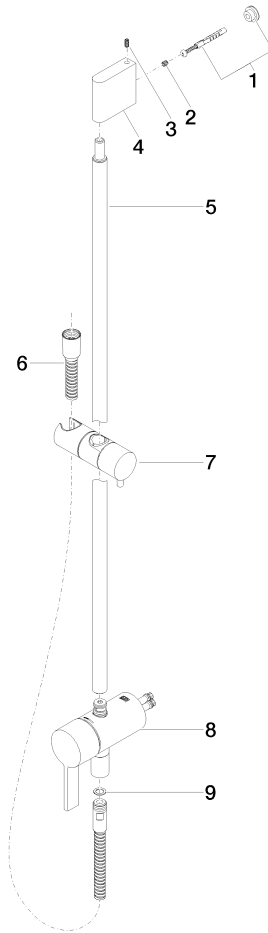

Concealed single-lever mixer with integrated shower connection with shower set - Brushed Champagne (22kt Gold)

IMO

ST 050 206 0979

- metal shower hose 1750mm with integrated anti-twist protection
 - slide bar
 - Pipe diameter 18 mm
 - Hand shower: Three or five settings: COMPACT RAIN, COMPACT SOFT FLOW, COMPACT AQUAPRESSURE FLOW, max. flow rate 15 l/min (at 3 bar)
 - spray head Ø 100mm
- Intrinsic protection against back flow.**

- metal shower hose 1750mm with integrated anti-twist protection
- slide bar
- Pipe diameter 18 mm
- WRAS 2011027

This article does not include a hand shower!
Intrinsic protection against back flow.

Fits: IMO, LULU, MADISON, MEM, TARA, CL.1, LISSÉ, VAIA, META, CYO

Concealed single-lever mixer with integrated shower connection with shower set - Brushed Champagne (22kt Gold)

IMO

ST 050 206 0979

Concealed single-lever mixer with integrated shower connection with shower set - Brushed Champagne (22kt Gold)

Concealed single-lever mixer with integrated shower connection with shower set - Brushed Champagne (22kt Gold)

ST 050 206 0979
Parts for other finishes can be found here: Chrome

Spare parts list

No.	Item Number	Name	Quantity used	Delivery time
1	05 17 20 726 02 90	fixing set	1	2
2	09 31 11 049 90	pin	2	2
3	04 31 11 113 00 90	pin	2	2
4	08 17 97 054-46	holder	1	30
5	90 28 22 782 00-46	pipe	1	30
6	28 322 970-46	Metal shower hose 1/2" x 3/8" x 1750 mm - Brushed Champagne (22kt Gold)	1	30
7	12 580 970-46	Slide unit - Brushed Champagne (22kt Gold)	1	30
8	90 19 97 002 00-46	connection	1	30
9	90 14 20 026 00 90	seal	1	2