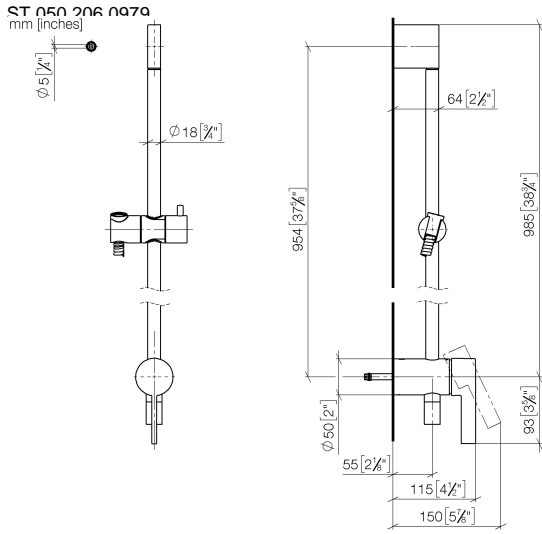

Concealed single-lever mixer with integrated shower connection with shower set - Brushed Champagne (22kt Gold)

IMO

ST 050 206 0979

- metal shower hose 1750mm with integrated anti-twist protection
 - slide bar
 - Pipe diameter 18 mm
 - Hand shower: Three or five settings: COMPACT RAIN, COMPACT SOFT FLOW, COMPACT AQUAPRESSURE FLOW, max. flow rate 15 l/min (at 3 bar)
 - spray head Ø 100mm
- Intrinsic protection against back flow.**

IMO

ST 050 206 0979

Concealed single-lever mixer with integrated shower connection with shower set - Brushed Champagne (22kt Gold)

ST 050 206 0070
mm [inches]

Flow rate chart

Certificates

LGA_29984.

DVGW_DW-
6517DN0129.

- metal shower hose 1750mm with integrated anti-twist protection
- slide bar
- Pipe diameter 18 mm
- WRAS 2011027

This article does not include a hand shower!
Intrinsic protection against back flow.

Fits: IMO, LULU, MADISON, MEM, TARA, CL.1, LISSÉ, VAIA, META, CYO

Concealed single-lever mixer with integrated shower connection with shower set - Brushed Champagne (22kt Gold)

ST 050 206 0979
Parts for other finishes can be found here: Chrome

Spare parts list

No.	Item Number	Name	Quantity used	Delivery time
1	05 17 20 726 02 90	fixing set	1	2
2	09 31 11 049 90	pin	2	2
3	04 31 11 113 00 90	pin	2	2
4	08 17 97 054-46	holder	1	30
5	90 28 22 782 00-46	pipe	1	30
6	28 322 970-46	Metal shower hose 1/2" x 3/8" x 1750 mm - Brushed Champagne (22kt Gold)	1	30
7	12 580 970-46	Slide unit - Brushed Champagne (22kt Gold)	1	30
8	90 19 97 002 00-46	connection	1	30
9	90 14 20 026 00 90	seal	1	2