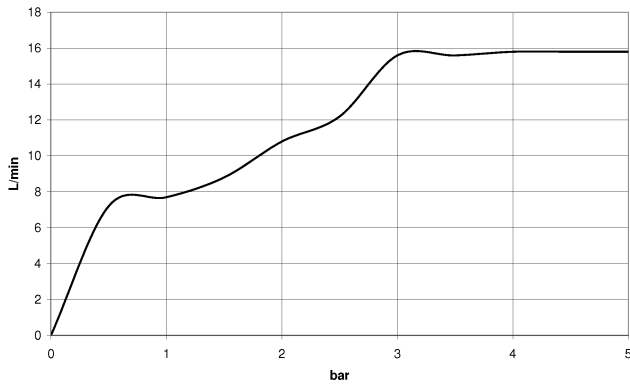

IMO

ST 050 206 0979

Concealed single-lever mixer with integrated shower connection with shower set - Brushed Champagne (22kt Gold)

ST 050 206 0070
mm [inches]

Flow rate chart

Certificates

LGA_29984.

DVGW_DW-
6517DN0129.