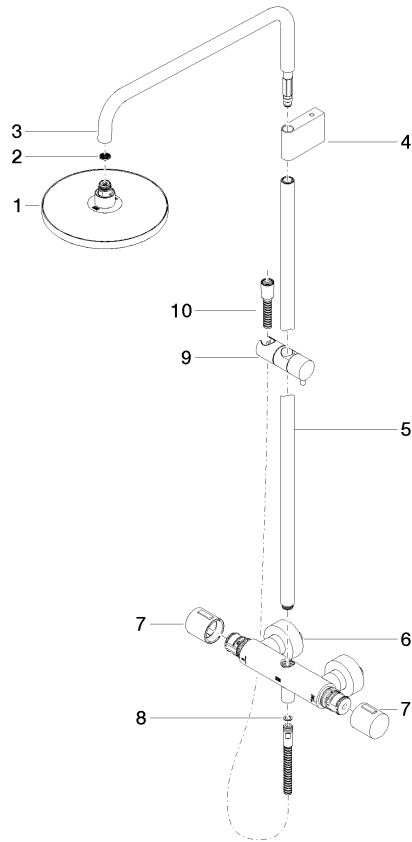

ST 050 305 1979

Fits: IMO, LULU, TARA, LISSÉ, VAIA, META, CYO

- shower with fixed riser projection 453mm
- Rain shower: PURE RAIN, max. flow rate 7 l/min (at 3 bar)
- rain shower Ø 220 mm
- rain shower with anti-scale system
- Hand shower: COMPACT RAIN, max. flow rate 15 l/min (at 3 bar)
- spray head Ø 100mm
- rotary diverter with volume control and shut-off function
- slide-on rosettes Ø 70 mm
- height of fittings up to rain shower (bottom edge) 1009mm
- height of fittings up to top edge of elbow 1150mm
- gauge 150 mm - 13 mm
- metal shower hose 1750mm with integrated anti-twist protection
- 1/2" connection
- slide bar
- Pipe diameter 23.5 mm

- shower with fixed riser projection 453mm
- overhead shower: rain flow
- rain shower Ø 220 mm
- rain shower with anti-scale system
- max. rainshower flow 7 l/min
- rotary diverter with volume control and shut-off function
- slide-on rosettes Ø 70 mm
- height of fittings up to rain shower (bottom edge) 1009mm
- height of fittings up to top edge of elbow 1150mm
- gauge 150 mm - 13 mm
- metal shower hose 1750mm with integrated anti-twist protection
- 1/2" connection
- slide bar
- Pipe diameter 23.5 mm
- quick clearing
- This product can help a building meet the requirements of Green Building Rating Systems, e.g. LEED®, BREEAM®, DGNB
- WRAS 2204013

## Showerpipe with shower thermostat - Chrome

---

IMO

ST 050 305 1979

ST 050 305 1979

mm [inches]  
1:10

Flow rate chart

Certificates

DVGW\_DW-6509DN0123.      Belgaqua\_21-032-27\_5.      WRAS\_2204013.      LGA\_38737.

ST 050 305 1979

Spare parts list

No.	Item Number	Name	Quantity used	Delivery time
1	90 12 05 092 20-00	shower	1	10
2	09 23 01 039 90	sieve	1	2
3	90 28 22 348 00-00	pipe	1	10
4	90 17 11 150 00-00	holder	1	10
5	90 28 22 349 00-00	pipe	1	10
6	04 17 01 250 00-00	connection	1	10
7	90 17 33 015 00-00	handle	2	10
8	90 14 20 026 00 90	seal	1	2
9	12 570 970-00	Slide unit - Chrome	1	10
10	28 322 970-00	Metal shower hose 1/2" x 3/8" x 1750 mm - Chrome	1	2