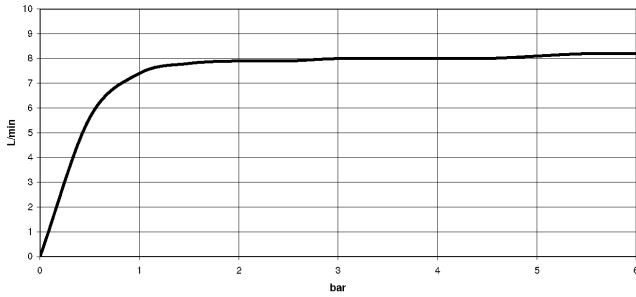

## Showerpipe with shower thermostat - Chrome

---

IMO

ST 050 305 1979

ST 050 305 1979

mm [inches]  
1:10

Flow rate chart

Certificates