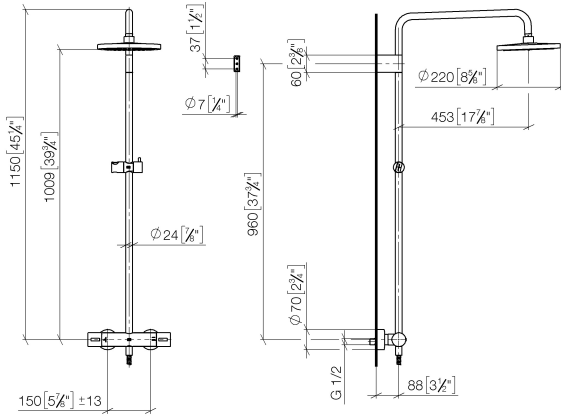

- shower with fixed riser projection 453mm
- overhead shower: rain flow
- rain shower Ø 220 mm
- rain shower with anti-scale system
- max. rainshower flow 7 l/min
- rotary diverter with volume control and shut-off function
- slide-on rosettes Ø 70 mm
- height of fittings up to rain shower (bottom edge) 1009mm
- height of fittings up to top edge of elbow 1150mm
- gauge 150 mm - 13 mm
- metal shower hose 1750mm with integrated anti-twist protection
- 1/2" connection
- slide bar
- Pipe diameter 23.5 mm
- quick clearing
- This product can help a building meet the requirements of Green Building Rating Systems, e.g. LEED®, BREEAM®, DGNB
- WRAS 2204013

## Showerpipe with shower thermostat - Chrome

---

IMO

ST 050 305 1979

ST 050 305 1979

mm [inches]  
1:10

Flow rate chart

Certificates

DVGW\_DW-6509DN0123.      Belgaqua\_21-032-27\_5.      WRAS\_2204013.      LGA\_38737.

ST 050 305 1979

Spare parts list

No.	Item Number	Name	Quantity used	Delivery time
1	90 12 05 092 20-00	shower	1	10
2	09 23 01 039 90	sieve	1	2
3	90 28 22 348 00-00	pipe	1	10
4	90 17 11 150 00-00	holder	1	10
5	90 28 22 349 00-00	pipe	1	10
6	04 17 01 250 00-00	connection	1	10
7	90 17 33 015 00-00	handle	2	10
8	90 14 20 026 00 90	seal	1	2
9	12 570 970-00	Slide unit - Chrome	1	10
10	28 322 970-00	Metal shower hose 1/2" x 3/8" x 1750 mm - Chrome	1	2