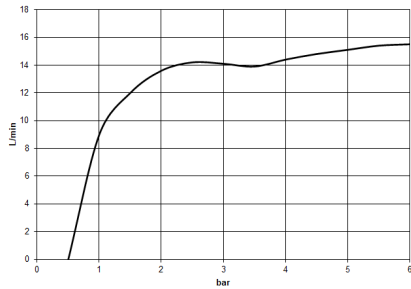

## Showerpipe with shower thermostat - Chrome

---

IMO

ST 050 305 1979

ST 050 305 1979

mm [inches]

**Flow rate chart**

**Certificates**