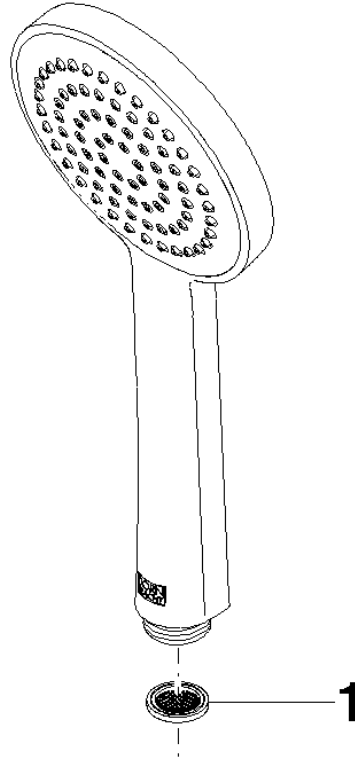

ST 050 305 1979

Spare parts list

No.	Item Number	Name	Quantity used	Delivery time
1	09 23 01 039 90	sieve	1	2