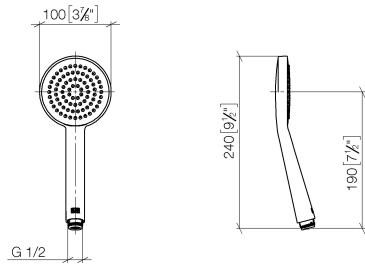

ST 050 305 1979

Fits: IMO, LULU, TARA, LISSÉ, VAIA, META, CYO

- shower with fixed riser projection 453mm
- Rain shower: PURE RAIN, max. flow rate 7 l/min (at 3 bar)
- rain shower Ø 220 mm
- rain shower with anti-scale system
- Hand shower: COMPACT RAIN, max. flow rate 15 l/min (at 3 bar)
- spray head Ø 100mm
- rotary diverter with volume control and shut-off function
- slide-on rosettes Ø 70 mm
- height of fittings up to rain shower (bottom edge) 1009mm
- height of fittings up to top edge of elbow 1150mm
- gauge 150 mm - 13 mm
- metal shower hose 1750mm with integrated anti-twist protection
- 1/2" connection
- slide bar
- Pipe diameter 23.5 mm

## Showerpipe with shower thermostat - Chrome

---

IMO

ST 050 305 1979

ST 050 305 1979

mm [inches]

**Flow rate chart**

**Certificates**

- shower with fixed riser projection 453mm
- overhead shower: rain flow
- rain shower Ø 220 mm
- rain shower with anti-scale system
- max. rainshower flow 7 l/min
- rotary diverter with volume control and shut-off function
- slide-on rosettes Ø 70 mm
- height of fittings up to rain shower (bottom edge) 1009mm
- height of fittings up to top edge of elbow 1150mm
- gauge 150 mm - 13 mm
- metal shower hose 1750mm with integrated anti-twist protection
- 1/2" connection
- slide bar
- Pipe diameter 23.5 mm
- quick clearing
- This product can help a building meet the requirements of Green Building Rating Systems, e.g. LEED®, BREEAM®, DGNB
- WRAS 2204013