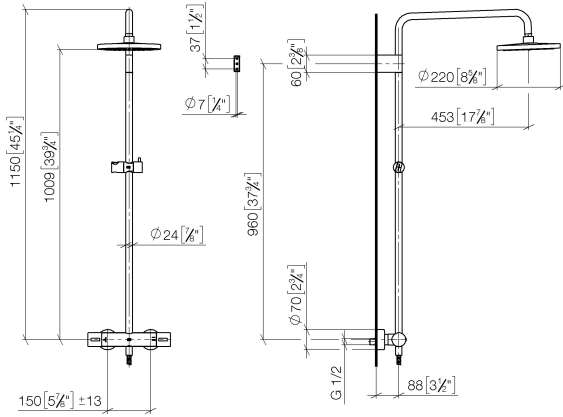

- shower with fixed riser projection 453mm
- overhead shower: rain flow
- rain shower Ø 220 mm
- rain shower with anti-scale system
- max. rainshower flow 7 l/min
- rotary diverter with volume control and shut-off function
- slide-on rosettes Ø 70 mm
- height of fittings up to rain shower (bottom edge) 1009mm
- height of fittings up to top edge of elbow 1150mm
- gauge 150 mm - 13 mm
- metal shower hose 1750mm with integrated anti-twist protection
- 1/2" connection
- slide bar
- Pipe diameter 23.5 mm
- quick clearing
- This product can help a building meet the requirements of Green Building Rating Systems, e.g. LEED®, BREEAM®, DGNB
- WRAS 2204013

Required miscellaneous

	Hand shower FlowReduce - Chrome	28 018 979-00 0010
--	--	-----------------------

Showerpipe with shower thermostat - Chrome

IMO

ST 050 305 2979

ST 050 305 2979

mm [inches]
1:10

Flow rate chart

Certificates

DVGW_DW-6509DN0123. Belgaqua_21-032-27_5. WRAS_2204013. LGA_38737.

ST 050 305 2979

Spare parts list

No.	Item Number	Name	Quantity used	Delivery time
1	90 12 05 092 20-00	shower	1	10
2	09 23 01 039 90	sieve	1	2
3	90 28 22 348 00-00	pipe	1	10
4	90 17 11 150 00-00	holder	1	10
5	90 28 22 349 00-00	pipe	1	10
6	04 17 01 250 00-00	connection	1	10
7	90 17 33 015 00-00	handle	2	10
8	90 14 20 026 00 90	seal	1	2
9	12 570 970-00	Slide unit - Chrome	1	10
10	28 322 970-00	Metal shower hose 1/2" x 3/8" x 1750 mm - Chrome	1	2