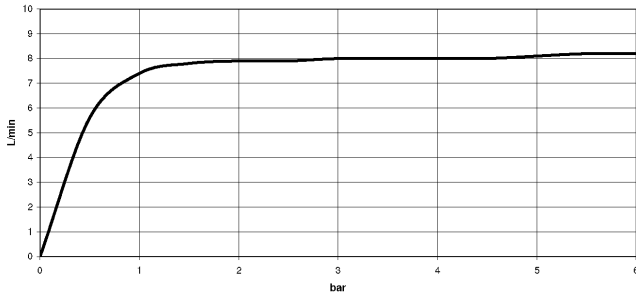

Required miscellaneous

	Hand shower FlowReduce - Chrome	28 018 979-00 0010
--	--	-----------------------

Showerpipe with shower thermostat - Chrome

IMO

ST 050 305 2979

ST 050 305 2979

mm [inches]
1:10

Flow rate chart