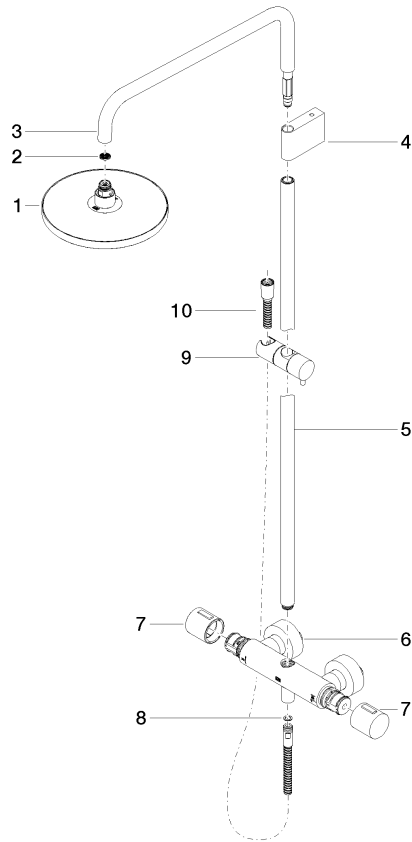

- shower with fixed riser projection 453mm
- overhead shower: rain flow
- rain shower Ø 220 mm
- rain shower with anti-scale system
- max. rainshower flow 7 l/min
- rotary diverter with volume control and shut-off function
- slide-on rosettes Ø 70 mm
- height of fittings up to rain shower (bottom edge) 1009mm
- height of fittings up to top edge of elbow 1150mm
- gauge 150 mm - 13 mm
- metal shower hose 1750mm with integrated anti-twist protection
- 1/2" connection
- slide bar
- Pipe diameter 23.5 mm
- quick clearing
- This product can help a building meet the requirements of Green Building Rating Systems, e.g. LEED®, BREEAM®, DGNB
- WRAS 2204013

Required miscellaneous

	Hand shower FlowReduce - Chrome	28 018 979-00 0010
--	--	-----------------------

Showerpipe with shower thermostat - Chrome

IMO

ST 050 305 2979

ST 050 305 2979

mm [inches]
1:10

Flow rate chart

Certificates

DVGW_DW-6509DN0123. Belgaqua_21-032-27_5. WRAS_2204013. LGA_38737.

ST 050 305 2979

Spare parts list

No.	Item Number	Name	Quantity used	Delivery time
1	90 12 05 092 20-00	shower	1	10
2	09 23 01 039 90	sieve	1	2
3	90 28 22 348 00-00	pipe	1	10
4	90 17 11 150 00-00	holder	1	10
5	90 28 22 349 00-00	pipe	1	10
6	04 17 01 250 00-00	connection	1	10
7	90 17 33 015 00-00	handle	2	10
8	90 14 20 026 00 90	seal	1	2
9	12 570 970-00	Slide unit - Chrome	1	10
10	28 322 970-00	Metal shower hose 1/2" x 3/8" x 1750 mm - Chrome	1	2