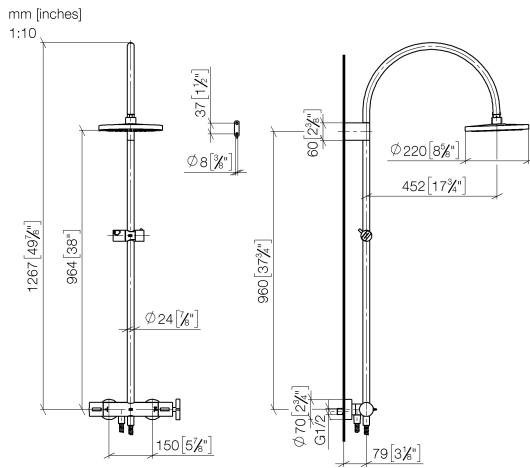

VAIA Shower pipe with shower thermostat - Chrome

VAIA

ST 050 307 3809

ST 050 307 3809

mm [inches]

Flow rate chart

Certificates

DVGW_DW-6517DN0129. WRAS_2009011. LGA_29981.

Spare parts list

No.	Item Number	Name	Quantity used	Delivery time
1	09 23 01 039 90	sieve	1	2

ST 050 307 3809

- shower with fixed riser projection 452mm
- overhead shower: rain flow
- rain shower Ø 220 mm
- rain shower with anti-scale system
- max. rainshower flow 7 l/min
- Function from: 6 l/min
- rotary diverter with volume control and shut-off function
- slide-on rosettes Ø 70 mm
- height of fittings up to rain shower (bottom edge) 964mm
- height of fittings up to top edge of elbow 1267mm
- gauge 150 mm - 13 mm
- metal shower hose 1750mm with integrated anti-twist protection
- 1/2" connection
- slide bar
- Pipe diameter 23.5 mm
- This product can help a building meet the requirements of Green Building Rating Systems, e.g. LEED®, BREEAM®, DGNB
- WRAS 2204013

Required miscellaneous

Hand shower - Chrome

28 016 979-00

VAIA Shower pipe with shower thermostat - Chrome

VAIA

ST 050 307 3809

ST 050 307 3809

Flow rate chart

Certificates

WRAS_2204013. Belgaqua_24-006- LGA_38737.
27_8.

ST 050 307 3809

Spare parts list

No.	Item Number	Name	Quantity used	Delivery time
1	90 12 05 092 20-00	shower	1	10
2	04 28 22 346 00-00	pipe	1	10
3	09 14 10 008 90	seal	1	2
4	90 17 11 150 00-00	holder	1	10
5	28 322 970-00	Metal shower hose 1/2" x 3/8" x 1750 mm - Chrome	1	2
6	12 570 970-00	Slide unit - Chrome	1	10
7	90 28 22 349 00-00	pipe	1	10
8	04 17 01 250 00-00	connection	1	10
9	90 17 33 015 00-00	handle	1	10
10	90 14 20 026 00 90	seal	1	2
11	90 17 33 030 00-00	handle	1	10