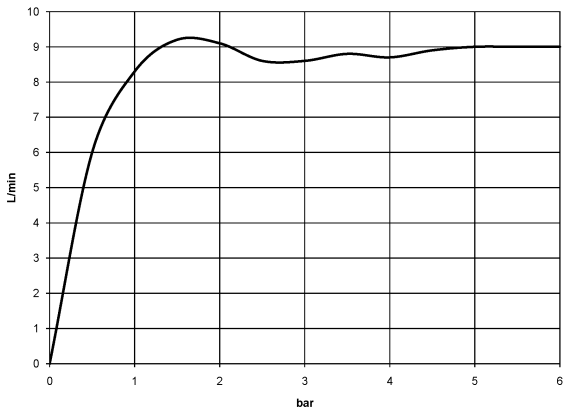

Required miscellaneous

Hand shower - Chrome

28 016 979-00

VAIA Shower pipe with shower thermostat - Chrome

VAIA

ST 050 307 3809

ST 050 307 3809

Flow rate chart