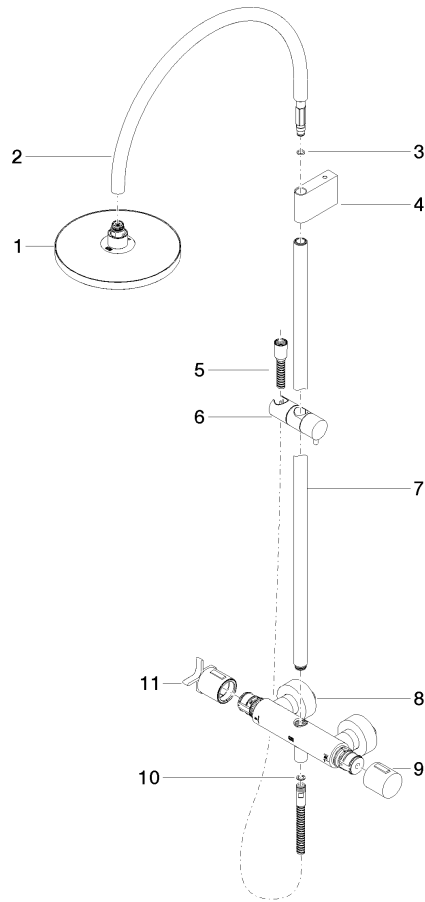

Spare parts list

No.	Item Number	Name	Quantity used	Delivery time
1	09 23 01 039 90	sieve	1	2

ST 050 307 3809

- shower with fixed riser projection 452mm
- overhead shower: rain flow
- rain shower Ø 220 mm
- rain shower with anti-scale system
- max. rainshower flow 7 l/min
- Function from: 6 l/min
- rotary diverter with volume control and shut-off function
- slide-on rosettes Ø 70 mm
- height of fittings up to rain shower (bottom edge) 964mm
- height of fittings up to top edge of elbow 1267mm
- gauge 150 mm - 13 mm
- metal shower hose 1750mm with integrated anti-twist protection
- 1/2" connection
- slide bar
- Pipe diameter 23.5 mm
- This product can help a building meet the requirements of Green Building Rating Systems, e.g. LEED®, BREEAM®, DGNB
- WRAS 2204013

Required miscellaneous

Hand shower - Chrome

28 016 979-00

VAIA Shower pipe with shower thermostat - Chrome

VAIA

ST 050 307 3809

ST 050 307 3809

Flow rate chart

Certificates

WRAS_2204013. Belgaqua_24-006- LGA_38737.
27_8.

ST 050 307 3809

Spare parts list

No.	Item Number	Name	Quantity used	Delivery time
1	90 12 05 092 20-00	shower	1	10
2	04 28 22 346 00-00	pipe	1	10
3	09 14 10 008 90	seal	1	2
4	90 17 11 150 00-00	holder	1	10
5	28 322 970-00	Metal shower hose 1/2" x 3/8" x 1750 mm - Chrome	1	2
6	12 570 970-00	Slide unit - Chrome	1	10
7	90 28 22 349 00-00	pipe	1	10
8	04 17 01 250 00-00	connection	1	10
9	90 17 33 015 00-00	handle	1	10
10	90 14 20 026 00 90	seal	1	2
11	90 17 33 030 00-00	handle	1	10