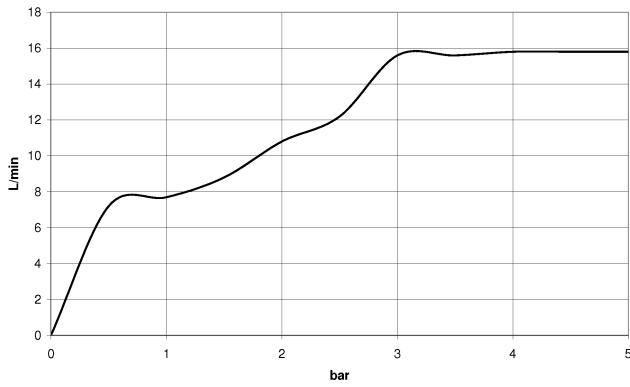

## TARA Showerpipe 300 mm - Brushed Chrome

---

TARA

ST 050 308 5892

ST 050 308 5892

mm [inches]

Flow rate chart

Certificates