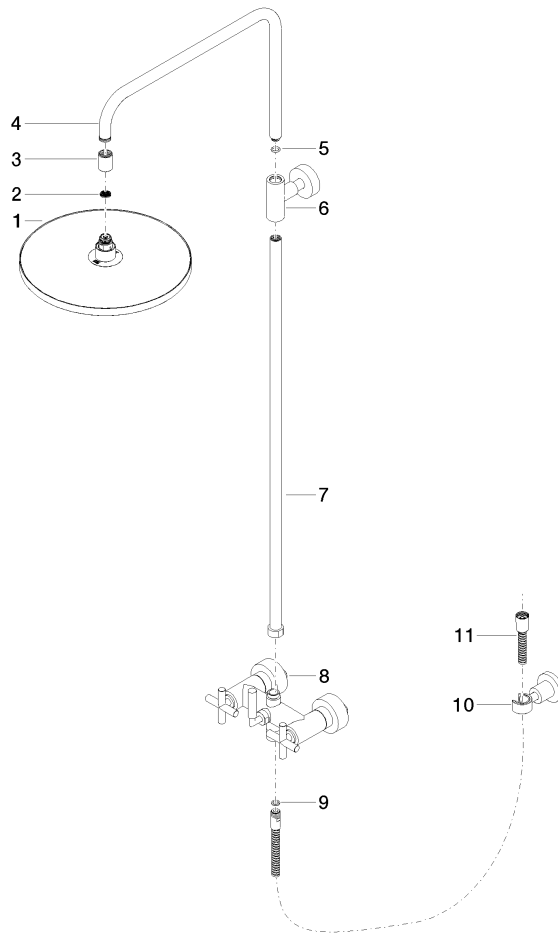

### Spare parts list

No.	Item Number	Name	Quantity used	Delivery time
1	09 23 01 039 90	sieve	1	2

ST 050 308 5892

- shower with fixed riser projection 420mm
- overhead shower: rain flow
- rain shower Ø 300 mm
- rain shower with anti-scale system
- max. rainshower flow 14 l/min
- Function from: 10 l/min
- rotary diverter for fixed-riser shower/hand shower
- height of fittings up to rain shower (bottom edge) 1007mm
- height of fittings up to top edge of elbow 1167mm
- rosette for shower holder Ø 55mm
- rosette for wall mounting Ø 57mm
- rosette for shower mixer Ø 65mm
- gauge 150 mm - 13 mm
- 1500 mm metal shower hose
- 1/2" connection
- Pipe diameter 20 mm
- quick clearing

## TARA Showerpipe 300 mm - Brushed Chrome

---

TARA

ST 050 308 5892

ST 050 308 5892

**Flow rate chart**

**Certificates**

Belgaqua\_24-004- LGA\_38664.  
27\_8.

ST 050 308 5892

Parts for other finishes can be found here: [Chrome](#)

**Spare parts list**

No.	Item Number	Name	Quantity used	Delivery time
1	04 12 05 091 00-93	shower	1	20
2	09 23 01 039 90	sieve	1	2
3	09 24 03 177 20-93	adaptor	1	20
4	04 28 22 101 20-93	spout	1	20
5	90 14 10 011 00 90	seal	1	2
6	90 17 11 037 00-93	holder	1	20
7	90 28 22 096 00-93	pipe	1	20
8	04 17 10 020 01-93	fitting	1	20
9	90 14 20 026 00 90	seal	1	2
10	28 050 892-93	TARA Wall bracket - Brushed Chrome	1	20
11	28 304 970-93	Metal shower hose 1/2" x 3/8" x 1500 mm - Brushed Chrome	1	20