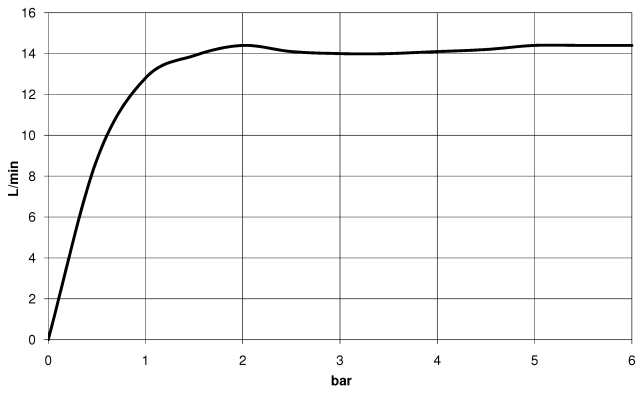

## TARA Showerpipe 300 mm - Brushed Chrome

---

TARA

ST 050 308 5892

ST 050 308 5892

**Flow rate chart**

**Certificates**

Belgaqua\_24-004- LGA\_38664.  
27\_8.