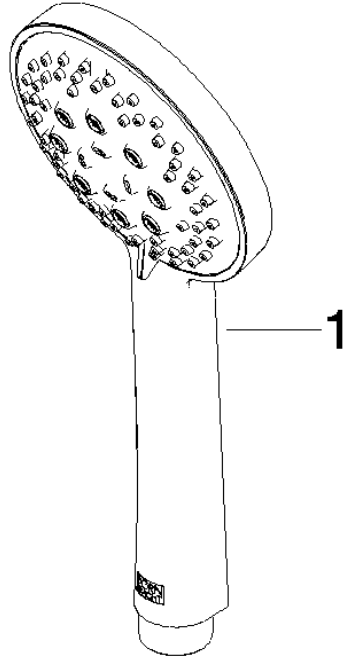

ST 050 308 5892

- 420mm projection
- Rain shower: PURE RAIN, max. flow rate 14 l/min (at 3 bar)
- Function from: 10 l/min
- rain shower Ø 300 mm
- rain shower with anti-scale system
- Hand shower: COMPACT RAIN, max. flow rate 15 l/min (at 3 bar)
- spray head Ø 100mm
- rotary diverter for fixed-riser shower/hand shower
- height of fittings up to rain shower (bottom edge) 1007mm
- height of fittings up to top edge of elbow 1167mm
- rosette for shower holder Ø 55mm
- rosette for wall mounting Ø 57mm
- rosette for shower mixer Ø 65mm
- gauge 150 mm - 13 mm
- 1500 mm metal shower hose
- 1/2" connection
- Pipe diameter 20 mm

## TARA Showerpipe 300 mm - Brushed Chrome

---

TARA

ST 050 308 5892

ST 050 308 5892

- Three or five settings: COMPACT RAIN, COMPACT SOFT FLOW, COMPACT AQUAPRESSURE FLOW, max. flow rate 15 l/min (at 3 bar)
- with anti-scale system
- spray head Ø 100mm
- 1/2" connection
- WRAS 2210003
- Function from: 7 l/min

## TARA Showerpipe 300 mm - Brushed Chrome

---

TARA

ST 050 308 5892

ST 050 308 5892

mm [inches]

Flow rate chart

Certificates

### Spare parts list

No.	Item Number	Name	Quantity used	Delivery time
1	09 23 01 039 90	sieve	1	2

ST 050 308 5892

- shower with fixed riser projection 420mm
- overhead shower: rain flow
- rain shower Ø 300 mm
- rain shower with anti-scale system
- max. rainshower flow 14 l/min
- Function from: 10 l/min
- rotary diverter for fixed-riser shower/hand shower
- height of fittings up to rain shower (bottom edge) 1007mm
- height of fittings up to top edge of elbow 1167mm
- rosette for shower holder Ø 55mm
- rosette for wall mounting Ø 57mm
- rosette for shower mixer Ø 65mm
- gauge 150 mm - 13 mm
- 1500 mm metal shower hose
- 1/2" connection
- Pipe diameter 20 mm
- quick clearing