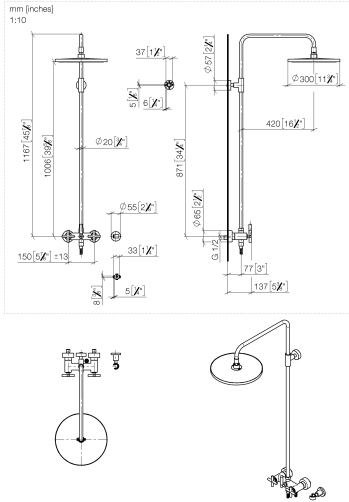

## TARA Showerpipe 300 mm - Brushed Chrome

---

TARA

ST 050 308 5892

ST 050 308 5892

mm [inches]

Flow rate chart

Certificates

### Spare parts list

No.	Item Number	Name	Quantity used	Delivery time
1	09 23 01 039 90	sieve	1	2

ST 050 308 5892

- shower with fixed riser projection 420mm
- overhead shower: rain flow
- rain shower Ø 300 mm
- rain shower with anti-scale system
- max. rainshower flow 14 l/min
- Function from: 10 l/min
- rotary diverter for fixed-riser shower/hand shower
- height of fittings up to rain shower (bottom edge) 1007mm
- height of fittings up to top edge of elbow 1167mm
- rosette for shower holder Ø 55mm
- rosette for wall mounting Ø 57mm
- rosette for shower mixer Ø 65mm
- gauge 150 mm - 13 mm
- 1500 mm metal shower hose
- 1/2" connection
- Pipe diameter 20 mm
- quick clearing

## TARA Showerpipe 300 mm - Brushed Chrome

---

TARA

ST 050 308 5892

ST 050 308 5892

**Flow rate chart**

**Certificates**

Belgaqua\_24-004- LGA\_38664.  
27\_8.

ST 050 308 5892

Parts for other finishes can be found here: [Chrome](#)

**Spare parts list**

No.	Item Number	Name	Quantity used	Delivery time
1	04 12 05 091 00-93	shower	1	20
2	09 23 01 039 90	sieve	1	2
3	09 24 03 177 20-93	adaptor	1	20
4	04 28 22 101 20-93	spout	1	20
5	90 14 10 011 00 90	seal	1	2
6	90 17 11 037 00-93	holder	1	20
7	90 28 22 096 00-93	pipe	1	20
8	04 17 10 020 01-93	fitting	1	20
9	90 14 20 026 00 90	seal	1	2
10	28 050 892-93	TARA Wall bracket - Brushed Chrome	1	20
11	28 304 970-93	Metal shower hose 1/2" x 3/8" x 1500 mm - Brushed Chrome	1	20