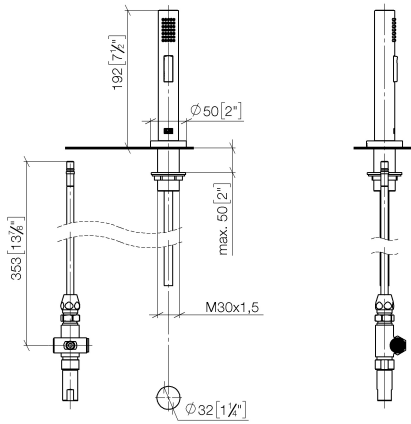

## TARA Single-lever mixer with rinsing spray set - Durabronss (23kt Gold)

ST 110 108 7888

- 235mm projection
- pivotable spout 360°
- air-enriched flow and spray flow
- height of mixer 400 mm
- height up to aerator 230 mm
- single-lever mixer hole diameter 35 mm
- hole diameter rinsing spray 32mm
- fabric braided hose 1500 mm
- automatic spout/shower diverter
- sprayface with anti-scaling system
- max. flow 7 l/min at 3 bar flow pressure
- lead-free
- This product can help a building meet the requirements of Green Building Rating Systems, e.g. LEED®, BREEAM®, DGNB

## TARA Single-lever mixer with rinsing spray set - Durabronss (23kt Gold)

ST 110 108 7888

Fits: ELIO, TARA, TARA ULTRA

- with round rosette
- spray flow
- automatic spout/shower diverter
- height of mixer 191 mm
- hole diameter rinsing spray 32mm
- fabric braided hose 1500 mm
- sprayface with anti-scaling system
- lead-free

**TARA Single-lever mixer with rinsing spray set - Durabronze (23kt Gold)**

ST 110 108 7888

mm [inches]

**Flow rate chart**

**Certificates**

LGA\_18901.      Belgaqua\_21-027-27\_3.      IAPMO\_N-4976 (2).      LGA\_29572.      IAPMO\_6397.

## TARA Single-lever mixer with rinsing spray set - Durabron (23kt Gold)

ST 110 108 7888

- 235mm projection
- pivotable spout 360°
- air-enriched flow
- height of mixer 400 mm
- height up to aerator 230 mm
- single-lever mixer hole diameter 35mm
- max. flow 7 l/min at 3 bar flow pressure
- lead-free
- WRAS 1705020
- This product can help a building meet the requirements of Green Building Rating Systems, e.g. LEED®, BREEAM®, DGNB