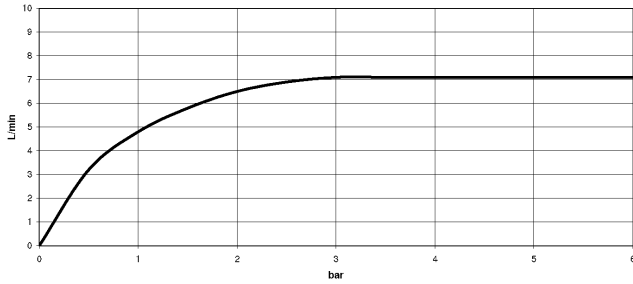

## TARA Single-lever mixer with rinsing spray set - Durabronz (23kt Gold)

---

ST 110 108 7888

**TARA Single-lever mixer with rinsing spray set - Durabronze (23kt Gold)**

ST 110 108 7888

**Flow rate chart**