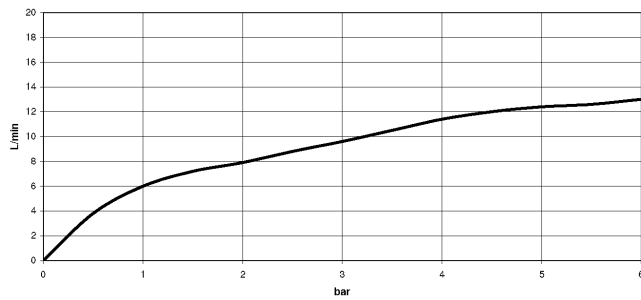

**TARA Single-lever mixer with rinsing spray set - Durabronze (23kt Gold)**

ST 110 108 7888

mm [inches]

**Flow rate chart**

**Certificates**

LGA\_18901.      Belgaqua\_21-027-27\_3.      IAPMO\_N-4976 (2).      LGA\_29572.      IAPMO\_6397.