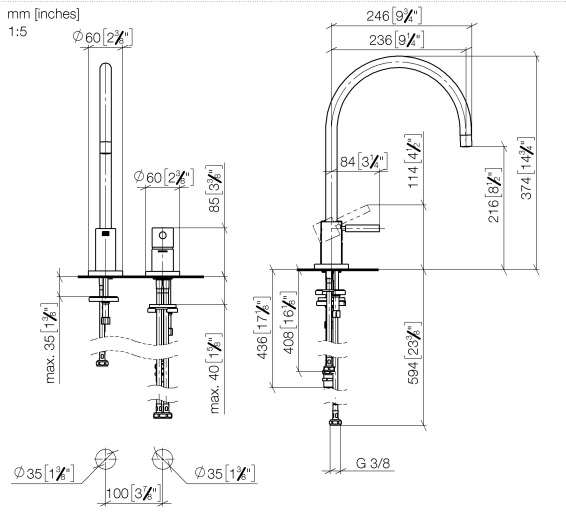

ST 110 112 1888

mm [inches]

Flow rate chart

Certificates

LGA_18901. Belgaqua_21-027-27_3. IAPMO_N-4976 (2). LGA_29572. IAPMO_6397.

Spare parts list

No.	Item Number	Name	Quantity used	Delivery time
1	04 24 02 046 01-07	pipe	1	10
2	90 23 30 040 00-00	threaded connector	1	10
3	90 24 03 168 00 90	nipple	1	2
4	90 14 20 002 00 90	seal	1	2
5	90 17 09 046 10 90	diverter	1	2
6	09 24 04 112 10 90	nipple	1	2
7	90 14 10 033 00 90	seal	1	2
8	90 21 10 031 10 90	diverter	1	2
9	04 21 02 006 00 92	cap	1	2
10	09 23 01 039 90	sieve	2	2
11	90 24 03 241 00 90	nipple	1	2
12	90 14 20 019 00 90	seal	1	2
13	04 30 11 038 66 90	fixing set	1	2
14	12 720 970 90	Extension set -	1	60
15	09 30 01 285-00	rosette	1	10
16	90 18 40 085 00 90	sleeve	1	2
17	90 30 02 062 00-00	hose	1	2
18	04 12 11 158 00-00	shower	1	10

Recommended miscellaneous

Swivel limitation set - 12 820 970 90

Recommended miscellaneous

Strainer waste with control handle - Chrome 10 710 970-00

Recommended miscellaneous

Dispenser with rosette - Chrome 82 444 970-00

TARA Two-hole mixer with individual rosettes with rinsing spray set - Chrome

TARA

ST 110 112 1888

ST 110 112 1888

Flow rate chart

Certificates

LGA_38638.

WRAS_240102014.

ST 110 112 1888

Spare parts list

No.	Item Number	Name	Quantity used	Delivery time
1	90 28 22 226 00-00	spout	1	60
2	90 31 20 109 00 90	plug	1	2
3	09 31 11 008 90	pin	1	2
4	09 11 10 062 10-00	connection	1	10
5	09 14 10 120 90	seal	1	2
6	90 28 10 211 00-00	rosette	1	-
Spare part can no longer be ordered, please order the replacement item				
7	04 30 11 038 00 90	fixing set	1	2
8	04 30 04 019 00 90	hose	2	2
9	90 20 66 003 00-00	handle	1	10
10	09 28 30 026-00	cover	1	10
11	09 14 10 091 90	seal	1	2
12	09 24 04 266 90	nut	1	2
13	90 15 05 042 00 90	cartridge	1	2
14	09 14 10 110 90	seal	1	2
15	09 27 97 040-00	rosette	1	10
16	09 31 11 011 90	pin	1	2
17	04 30 11 085 97 90	fixing set	1	2
18	04 30 04 105 00 90	hose	2	2
19	90 24 03 168 00 90	nipple	1	2