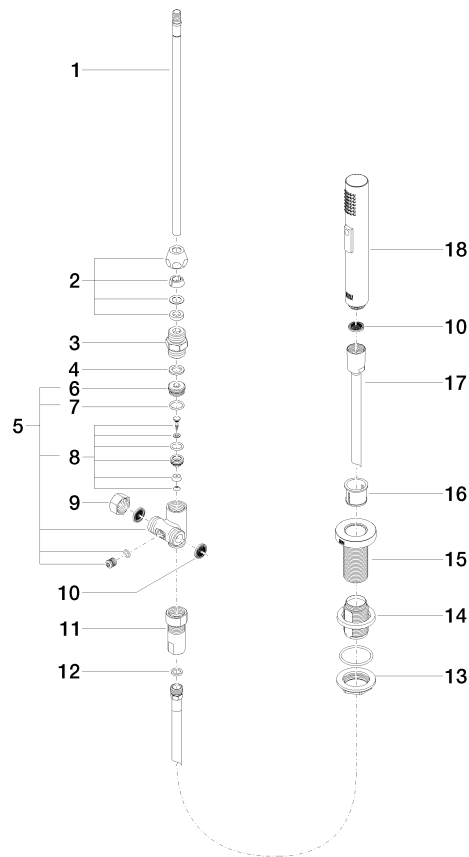

ST 110 112 1888

Fits: ELIO, TARA, TARA ULTRA

- with round rosette
- spray flow
- automatic spout/shower diverter
- height of mixer 191 mm
- hole diameter rinsing spray 32mm
- fabric braided hose 1500 mm
- sprayface with anti-scaling system
- lead-free

ST 110 112 1888

mm [inches]

Flow rate chart

Certificates

LGA_18901. Belgaqua_21-027-27_3. IAPMO_N-4976 (2). LGA_29572. IAPMO_6397.

Spare parts list

No.	Item Number	Name	Quantity used	Delivery time
1	04 24 02 046 01-07	pipe	1	10
2	90 23 30 040 00-00	threaded connector	1	10
3	90 24 03 168 00 90	nipple	1	2
4	90 14 20 002 00 90	seal	1	2
5	90 17 09 046 10 90	diverter	1	2
6	09 24 04 112 10 90	nipple	1	2
7	90 14 10 033 00 90	seal	1	2
8	90 21 10 031 10 90	diverter	1	2
9	04 21 02 006 00 92	cap	1	2
10	09 23 01 039 90	sieve	2	2
11	90 24 03 241 00 90	nipple	1	2
12	90 14 20 019 00 90	seal	1	2
13	04 30 11 038 66 90	fixing set	1	2
14	12 720 970 90	Extension set -	1	60
15	09 30 01 285-00	rosette	1	10
16	90 18 40 085 00 90	sleeve	1	2
17	90 30 02 062 00-00	hose	1	2
18	04 12 11 158 00-00	shower	1	10

ST 110 112 1888

Spare parts list

No.	Item Number	Name	Quantity used	Delivery time
1	90 28 22 226 00-00	spout	1	60
2	90 31 20 109 00 90	plug	1	2
3	09 31 11 008 90	pin	1	2
4	09 11 10 062 10-00	connection	1	10
5	09 14 10 120 90	seal	1	2
6	90 28 10 211 00-00	rosette	1	-
Spare part can no longer be ordered, please order the replacement item				
7	04 30 11 038 00 90	fixing set	1	2
8	04 30 04 019 00 90	hose	2	2
9	90 20 66 003 00-00	handle	1	10
10	09 28 30 026-00	cover	1	10
11	09 14 10 091 90	seal	1	2
12	09 24 04 266 90	nut	1	2
13	90 15 05 042 00 90	cartridge	1	2
14	09 14 10 110 90	seal	1	2
15	09 27 97 040-00	rosette	1	10
16	09 31 11 011 90	pin	1	2
17	04 30 11 085 97 90	fixing set	1	2
18	04 30 04 105 00 90	hose	2	2
19	90 24 03 168 00 90	nipple	1	2