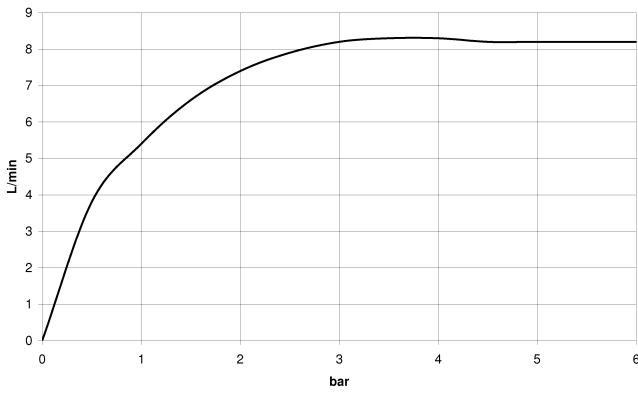

TARA Two-hole mixer with individual rosettes with rinsing spray set - Chrome

TARA

ST 110 112 1888

ST 110 112 1888

Flow rate chart

Certificates

LGA_38638.

WRAS_240102014.