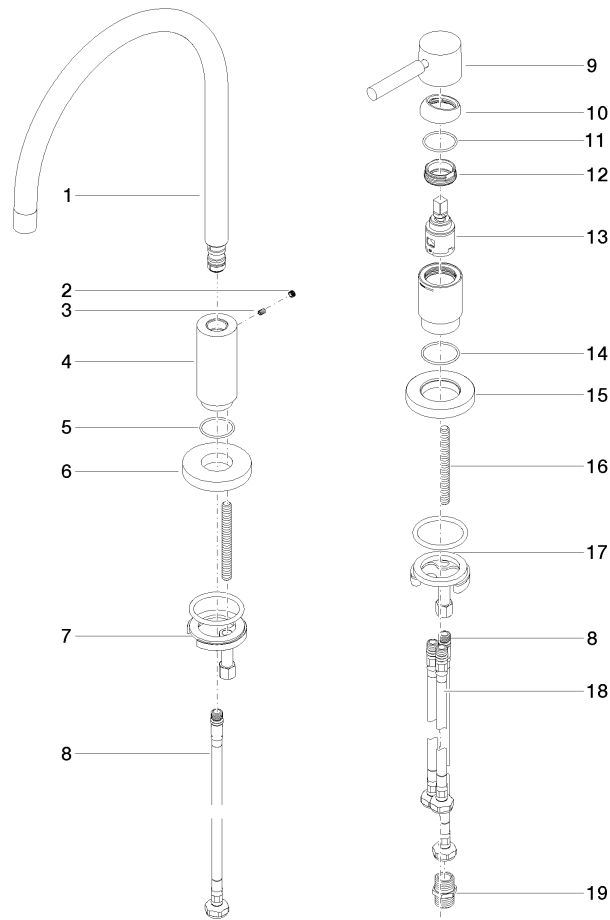

ST 110 112 1888

mm [inches]

Flow rate chart

Certificates

LGA_18901. Belgaqua_21-027-27_3. IAPMO_N-4976 (2). LGA_29572. IAPMO_6397.

Spare parts list

No.	Item Number	Name	Quantity used	Delivery time
1	04 24 02 046 01-07	pipe	1	10
2	90 23 30 040 00-00	threaded connector	1	10
3	90 24 03 168 00 90	nipple	1	2
4	90 14 20 002 00 90	seal	1	2
5	90 17 09 046 10 90	diverter	1	2
6	09 24 04 112 10 90	nipple	1	2
7	90 14 10 033 00 90	seal	1	2
8	90 21 10 031 10 90	diverter	1	2
9	04 21 02 006 00 92	cap	1	2
10	09 23 01 039 90	sieve	2	2
11	90 24 03 241 00 90	nipple	1	2
12	90 14 20 019 00 90	seal	1	2
13	04 30 11 038 66 90	fixing set	1	2
14	12 720 970 90	Extension set -	1	60
15	09 30 01 285-00	rosette	1	10
16	90 18 40 085 00 90	sleeve	1	2
17	90 30 02 062 00-00	hose	1	2
18	04 12 11 158 00-00	shower	1	10

Recommended miscellaneous

Swivel limitation set - 12 820 970 90

Recommended miscellaneous

Strainer waste with control handle - Chrome 10 710 970-00

Recommended miscellaneous

Dispenser with rosette - Chrome 82 444 970-00

TARA Two-hole mixer with individual rosettes with rinsing spray set - Chrome

TARA

ST 110 112 1888

ST 110 112 1888

Flow rate chart

Certificates

LGA_38638.

WRAS_240102014.

ST 110 112 1888

Spare parts list

No.	Item Number	Name	Quantity used	Delivery time
1	90 28 22 226 00-00	spout	1	60
2	90 31 20 109 00 90	plug	1	2
3	09 31 11 008 90	pin	1	2
4	09 11 10 062 10-00	connection	1	10
5	09 14 10 120 90	seal	1	2
6	90 28 10 211 00-00	rosette	1	-
Spare part can no longer be ordered, please order the replacement item				
7	04 30 11 038 00 90	fixing set	1	2
8	04 30 04 019 00 90	hose	2	2
9	90 20 66 003 00-00	handle	1	10
10	09 28 30 026-00	cover	1	10
11	09 14 10 091 90	seal	1	2
12	09 24 04 266 90	nut	1	2
13	90 15 05 042 00 90	cartridge	1	2
14	09 14 10 110 90	seal	1	2
15	09 27 97 040-00	rosette	1	10
16	09 31 11 011 90	pin	1	2
17	04 30 11 085 97 90	fixing set	1	2
18	04 30 04 105 00 90	hose	2	2
19	90 24 03 168 00 90	nipple	1	2