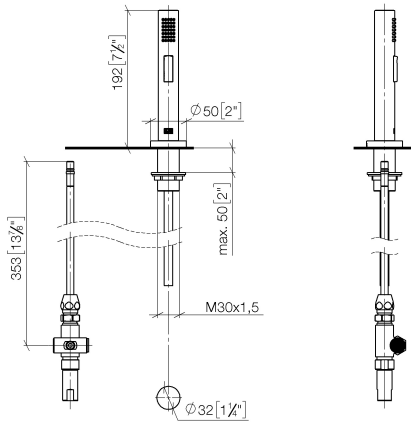

ST 110 112 1888

Fits: ELIO, TARA, TARA ULTRA

- with round rosette
- spray flow
- automatic spout/shower diverter
- height of mixer 191 mm
- hole diameter rinsing spray 32mm
- fabric braided hose 1500 mm
- sprayface with anti-scaling system
- lead-free

ST 110 112 1888

mm [inches]

Flow rate chart

Certificates

LGA_18901. Belgaqua_21-027-27_3. IAPMO_N-4976 (2). LGA_29572. IAPMO_6397.

Spare parts list

No.	Item Number	Name	Quantity used	Delivery time
1	04 24 02 046 01-07	pipe	1	10
2	90 23 30 040 00-00	threaded connector	1	10
3	90 24 03 168 00 90	nipple	1	2
4	90 14 20 002 00 90	seal	1	2
5	90 17 09 046 10 90	diverter	1	2
6	09 24 04 112 10 90	nipple	1	2
7	90 14 10 033 00 90	seal	1	2
8	90 21 10 031 10 90	diverter	1	2
9	04 21 02 006 00 92	cap	1	2
10	09 23 01 039 90	sieve	2	2
11	90 24 03 241 00 90	nipple	1	2
12	90 14 20 019 00 90	seal	1	2
13	04 30 11 038 66 90	fixing set	1	2
14	12 720 970 90	Extension set -	1	60
15	09 30 01 285-00	rosette	1	10
16	90 18 40 085 00 90	sleeve	1	2
17	90 30 02 062 00-00	hose	1	2
18	04 12 11 158 00-00	shower	1	10

ST 110 112 1888

Spare parts list

No.	Item Number	Name	Quantity used	Delivery time
1	90 28 22 226 00-00	spout	1	60
2	90 31 20 109 00 90	plug	1	2
3	09 31 11 008 90	pin	1	2
4	09 11 10 062 10-00	connection	1	10
5	09 14 10 120 90	seal	1	2
6	90 28 10 211 00-00	rosette	1	-
Spare part can no longer be ordered, please order the replacement item				
7	04 30 11 038 00 90	fixing set	1	2
8	04 30 04 019 00 90	hose	2	2
9	90 20 66 003 00-00	handle	1	10
10	09 28 30 026-00	cover	1	10
11	09 14 10 091 90	seal	1	2
12	09 24 04 266 90	nut	1	2
13	90 15 05 042 00 90	cartridge	1	2
14	09 14 10 110 90	seal	1	2
15	09 27 97 040-00	rosette	1	10
16	09 31 11 011 90	pin	1	2
17	04 30 11 085 97 90	fixing set	1	2
18	04 30 04 105 00 90	hose	2	2
19	90 24 03 168 00 90	nipple	1	2