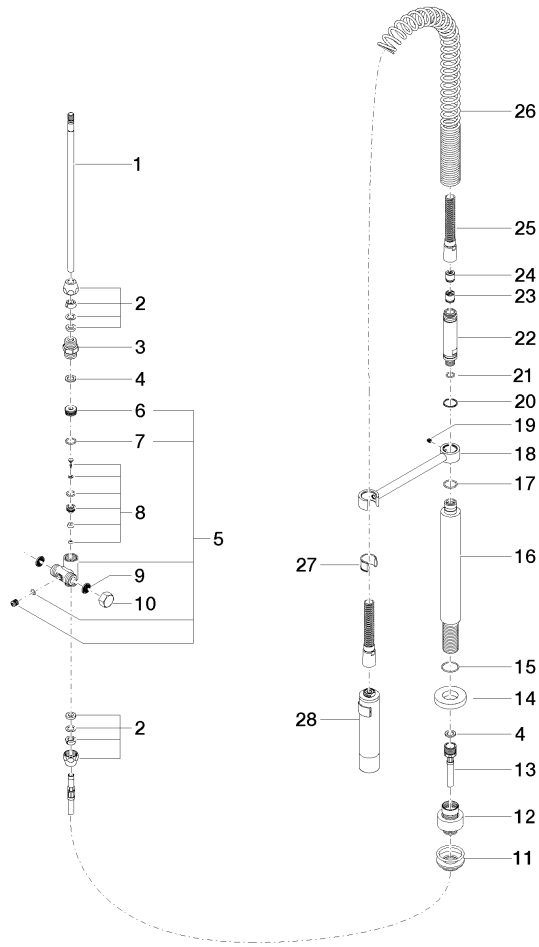

ST 110 201 5892

Spare parts list

No.	Item Number	Name	Quantity used	Delivery time
1	04 24 02 046 01-07	pipe	1	10
2	90 23 30 040 00-00	threaded connector	2	10
3	90 24 03 168 00 90	nipple	1	2
4	90 14 20 002 00 90	seal	2	2
5	90 17 09 046 10 90	diverter	1	2
6	09 24 04 112 10 90	nipple	1	2
7	90 14 10 033 00 90	seal	1	2
8	90 21 10 031 10 90	diverter	1	2
9	09 23 01 039 90	sieve	2	2
10	04 21 02 006 00 92	cap	1	2
11	04 23 10 004 03 90	fixing set	1	2
12	12 780 970 90	Extension set -	1	60
13	09 30 04 067 90	hose	1	2
14	09 28 10 064-00	rosette	1	10
15	09 14 10 120 90	seal	1	2
16	09 11 10 066 10-00	connection	1	60
17	09 14 10 031 90	seal	1	2
18	04 17 20 014 00-00	holder	1	10
19	09 31 11 049 90	pin	1	2
20	09 14 15 012 90	ring	1	2
21	09 14 10 003 90	seal	1	2
22	09 30 01 067 10-00	adaptor	1	10
23	90 23 01 141 00 90	back-flow preventer	1	2
24	09 23 01 046 90	back-flow preventer	1	2
25	90 30 02 065 00-00	hose	1	10
26	09 16 02 034 90	spring	1	2
27	90 18 40 035 00 90	sleeve	1	2
28	04 12 11 094 10-00	shower	1	10