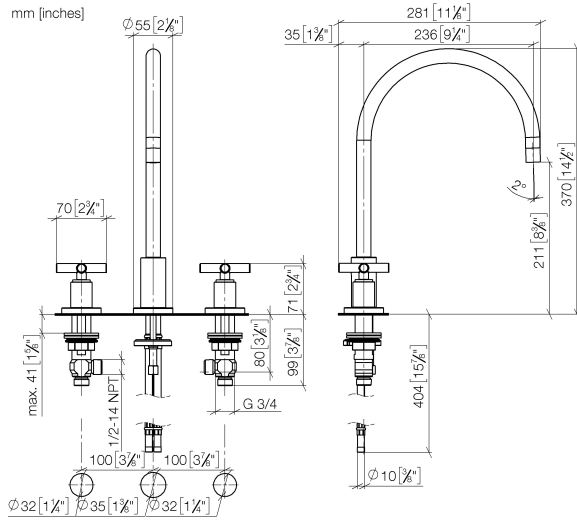

ST 110 201 5892