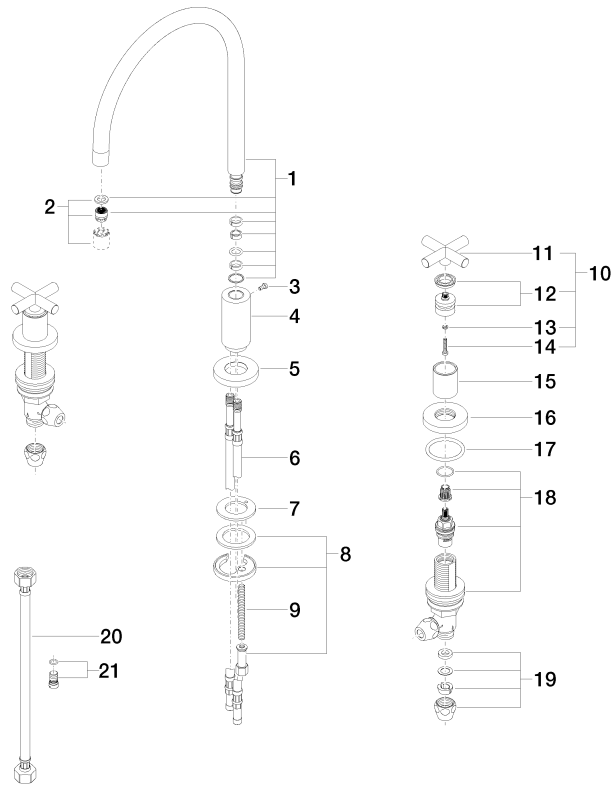

## TARA Three-hole mixer with profi spray set - Chrome

---

TARA

ST 110 201 5892

ST 110 201 5892

- 235mm projection
- pivotable spout 360°
- air-enriched flow
- height of mixer 370 mm
- height up to aerator 212 mm
- hole diameter spout 35 mm
- hole diameter valve 32 mm
- max. flow 7 l/min at 3 bar flow pressure
- lead-free
- This product can help a building meet the requirements of Green Building Rating Systems, e.g. LEED®, BREEAM®, DGNB
- WRAS 2107052

**Recommended miscellaneous**

**Strainer waste with control handle - Chrome** 10 710 970-00

**Recommended miscellaneous**

**Dispenser with rosette - Chrome** 82 444 970-00

ST 110 201 5892

**Flow rate chart**

**Certificates**

WRAS\_2107052.

ETA\_18514.

LGA\_19166.

GDV\_0400289.

Spare parts list

No.	Item Number	Name	Quantity used	Delivery time
1	90 28 22 226 01-00	spout	1	10
2	90 23 01 028 03-00	aerator	1	10
3	09 30 30 057 90	screw	1	2
4	09 11 10 088 10-00	connection	1	10
5	09 28 10 140-00	ring	1	10
6	04 30 04 064 00 90	hose	2	60
7	09 14 05 047 90	seal	1	2
8	04 30 11 038 00 90	fixing set	1	2
9	09 31 11 011 90	pin	1	2
10	90 20 89 010 10-00	handle	2	10
11	09 20 89 010-00	handle	2	60
12	90 12 12 007 00-00	base	2	10
13	90 30 11 029 00 90	disc	2	2
14	90 30 30 075 00 90	screw	2	2
15	09 21 02 140-00	sleeve	2	10
16	09 27 89 105-00	rosette	2	10
17	90 14 10 043 00 90	seal	2	2
18	90 17 11 040 51 90	side panel	2	2
19	90 23 30 040 00-00	threaded connector	4	10
20	12 501 970 90	High pressure hose 1/2" x 1/2" x 300 mm -	2	-
Spare part can no longer be ordered, please order the replacement item				
21	04 31 20 046 10 92	set	1	2

ST 110 201 5892

Fits: ELIO, TARA, TARA ULTRA

- spray flow
- automatic diverter for spout/Profi spray set
- height of mixer 665 mm
- individual rosette diameter 55mm
- profi spray hole diameter 30mm
- sprayface with anti-scaling system
- lead-free