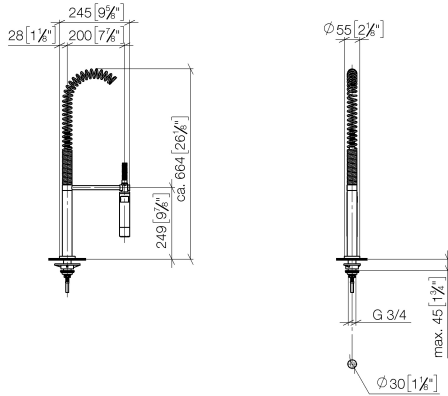

**Certificates**

WRAS\_2107052.

ETA\_18514.

LGA\_19166.

GDV\_0400289.

Spare parts list

No.	Item Number	Name	Quantity used	Delivery time
1	90 28 22 226 01-00	spout	1	10
2	90 23 01 028 03-00	aerator	1	10
3	09 30 30 057 90	screw	1	2
4	09 11 10 088 10-00	connection	1	10
5	09 28 10 140-00	ring	1	10
6	04 30 04 064 00 90	hose	2	60
7	09 14 05 047 90	seal	1	2
8	04 30 11 038 00 90	fixing set	1	2
9	09 31 11 011 90	pin	1	2
10	90 20 89 010 10-00	handle	2	10
11	09 20 89 010-00	handle	2	60
12	90 12 12 007 00-00	base	2	10
13	90 30 11 029 00 90	disc	2	2
14	90 30 30 075 00 90	screw	2	2
15	09 21 02 140-00	sleeve	2	10
16	09 27 89 105-00	rosette	2	10
17	90 14 10 043 00 90	seal	2	2
18	90 17 11 040 51 90	side panel	2	2
19	90 23 30 040 00-00	threaded connector	4	10
20	12 501 970 90	High pressure hose 1/2" x 1/2" x 300 mm -	2	-
Spare part can no longer be ordered, please order the replacement item				
21	04 31 20 046 10 92	set	1	2

## TARA Three-hole mixer with profi spray set - Chrome

---

TARA

ST 110 201 5892

ST 110 201 5892

mm [inches]  
M 1:10

**Flow rate chart**

**Certificates**