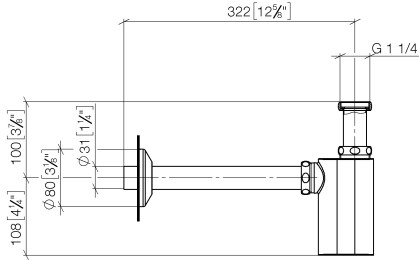

**MADISON Siphon for basin 1 1/4" - Brushed Platinum**

MADISON

10 040 970

● rosette Ø 80 mm

	Brushed Platinum	10 040 970-06
	Chrome	10 040 970-00
	Platinum	10 040 970-08
	Durabress (23kt Gold)	10 040 970-09
	Dark Chrome	10 040 970-19
	Brushed Durabress (23kt Gold)	10 040 970-28
	Brushed Champagne (22kt Gold)	10 040 970-46
	Champagne (22kt Gold)	10 040 970-47
	Brushed Dark Platinum	10 040 970-99

10 040 970

mm [inches]

10 040 970

Parts for other finishes can be found here: [Chrome](#)

## MADISON Siphon for basin 1 1/4" - Brushed Platinum

MADISON

10 040 970

### Spare parts list

No.	Item Number	Name	Quantity used	Delivery time
	09 28 23 005-06	Pipe Ø 32 x 0,75 x 110 mm - Brushed Platinum	12	10