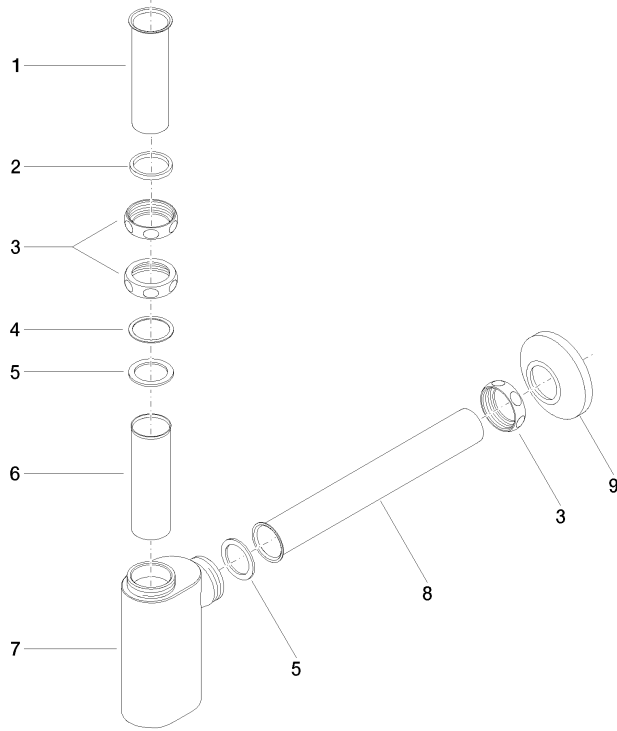

**MADISON Siphon for basin 1 1/4" - Brushed Platinum**

MADISON

10 040 970

● rosette Ø 80 mm

	Brushed Platinum	10 040 970-06
	Chrome	10 040 970-00
	Platinum	10 040 970-08
	Durabress (23kt Gold)	10 040 970-09
	Dark Chrome	10 040 970-19
	Brushed Durabress (23kt Gold)	10 040 970-28
	Brushed Champagne (22kt Gold)	10 040 970-46
	Champagne (22kt Gold)	10 040 970-47
	Brushed Dark Platinum	10 040 970-99

10 040 970

mm [inches]

10 040 970

Parts for other finishes can be found here: [Chrome](#)

## MADISON Siphon for basin 1 1/4" - Brushed Platinum

MADISON

10 040 970

### Spare parts list

No.	Item Number	Name	Quantity used	Delivery time
	09 28 23 005-06	Pipe Ø 32 x 0,75 x 110 mm - Brushed Platinum	12	10