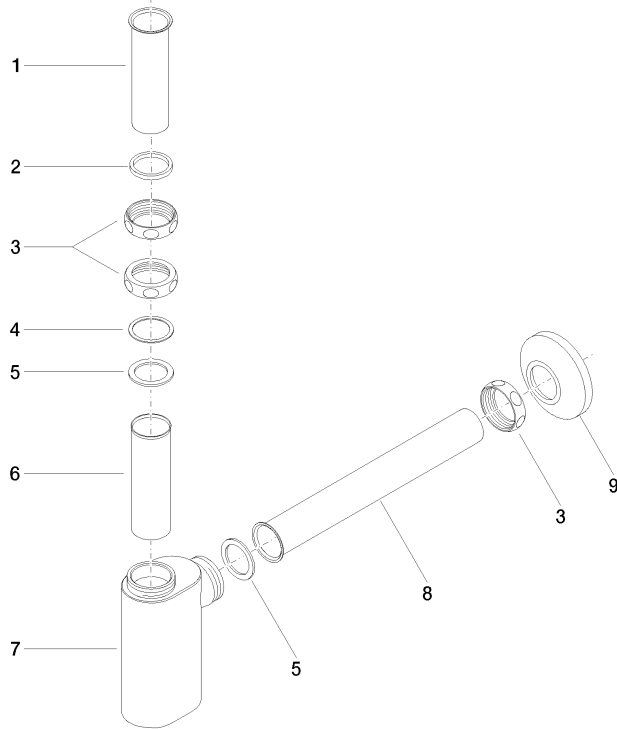

10 040 970

• rosette Ø 80 mm

	Durabronz (23kt Gold)	10 040 970-09
	Chrome	10 040 970-00
	Brushed Platinum	10 040 970-06
	Platinum	10 040 970-08
	Dark Chrome	10 040 970-19
	Brushed Durabronz (23kt Gold)	10 040 970-28
	Brushed Champagne (22kt Gold)	10 040 970-46
	Champagne (22kt Gold)	10 040 970-47
	Brushed Dark Platinum	10 040 970-99

10 040 970

mm [inches]

10 040 970

Parts for other finishes can be found here: [Chrome](#)

# MADISON Siphon for basin 1 1/4" - Durabross (23kt Gold)

MADISON

10 040 970

## Spare parts list

No.	Item Number	Name	Quantity used	Delivery time
	09 28 23 005-09	Pipe Ø 32 x 0,75 x 110 mm - Durabross (23kt Gold)	12	40