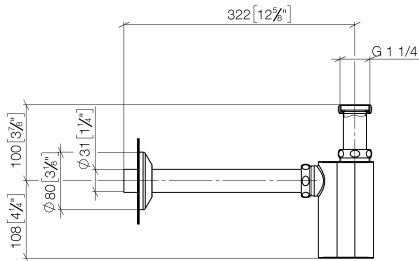

10 040 970

• rosette Ø 80 mm

	Durabronz (23kt Gold)	10 040 970-09
	Chrome	10 040 970-00
	Brushed Platinum	10 040 970-06
	Platinum	10 040 970-08
	Dark Chrome	10 040 970-19
	Brushed Durabronz (23kt Gold)	10 040 970-28
	Brushed Champagne (22kt Gold)	10 040 970-46
	Champagne (22kt Gold)	10 040 970-47
	Brushed Dark Platinum	10 040 970-99

10 040 970

mm [inches]

10 040 970

Parts for other finishes can be found here: [Chrome](#)

# MADISON Siphon for basin 1 1/4" - Durabross (23kt Gold)

MADISON

10 040 970

## Spare parts list

No.	Item Number	Name	Quantity used	Delivery time
	09 28 23 005-09	Pipe Ø 32 x 0,75 x 110 mm - Durabross (23kt Gold)	12	40