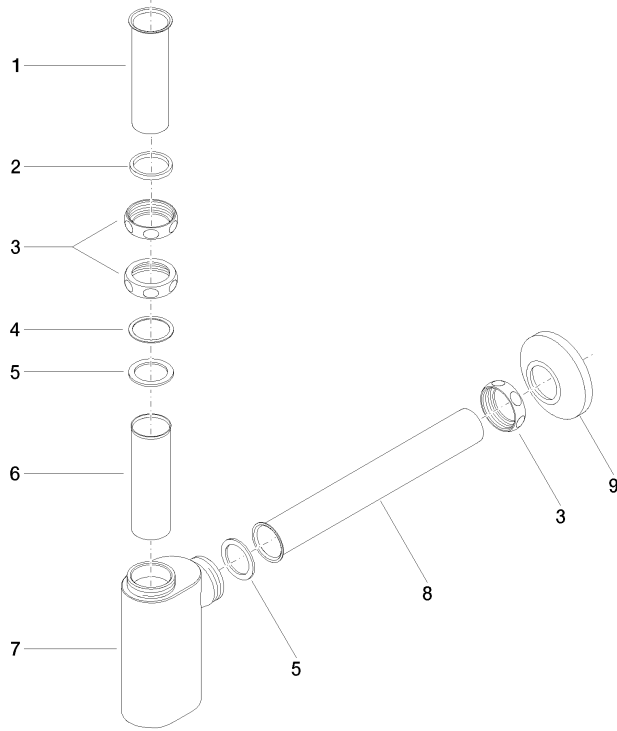

MADISON Siphon for basin 1 1/4" - Dark Chrome

MADISON

10 040 970

● rosette Ø 80 mm

	Dark Chrome	10 040 970-19
	Chrome	10 040 970-00
	Brushed Platinum	10 040 970-06
	Platinum	10 040 970-08
	Durabress (23kt Gold)	10 040 970-09
	Brushed Durabress (23kt Gold)	10 040 970-28
	Brushed Champagne (22kt Gold)	10 040 970-46
	Champagne (22kt Gold)	10 040 970-47
	Brushed Dark Platinum	10 040 970-99

MADISON Siphon for basin 1 1/4" - Dark Chrome

MADISON

10 040 970

mm [inches]

10 040 970

Parts for other finishes can be found here: [Chrome](#)

MADISON Siphon for basin 1 1/4" - Dark Chrome

MADISON

10 040 970

Spare parts list