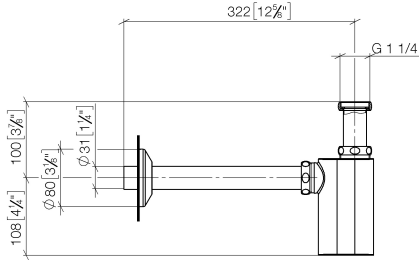

MADISON Siphon for basin 1 1/4" - Dark Chrome

MADISON

10 040 970

● rosette Ø 80 mm

	Dark Chrome	10 040 970-19
	Chrome	10 040 970-00
	Brushed Platinum	10 040 970-06
	Platinum	10 040 970-08
	Durabress (23kt Gold)	10 040 970-09
	Brushed Durabress (23kt Gold)	10 040 970-28
	Brushed Champagne (22kt Gold)	10 040 970-46
	Champagne (22kt Gold)	10 040 970-47
	Brushed Dark Platinum	10 040 970-99

MADISON Siphon for basin 1 1/4" - Dark Chrome

MADISON

10 040 970

mm [inches]

10 040 970

Parts for other finishes can be found here: [Chrome](#)

MADISON Siphon for basin 1 1/4" - Dark Chrome

MADISON