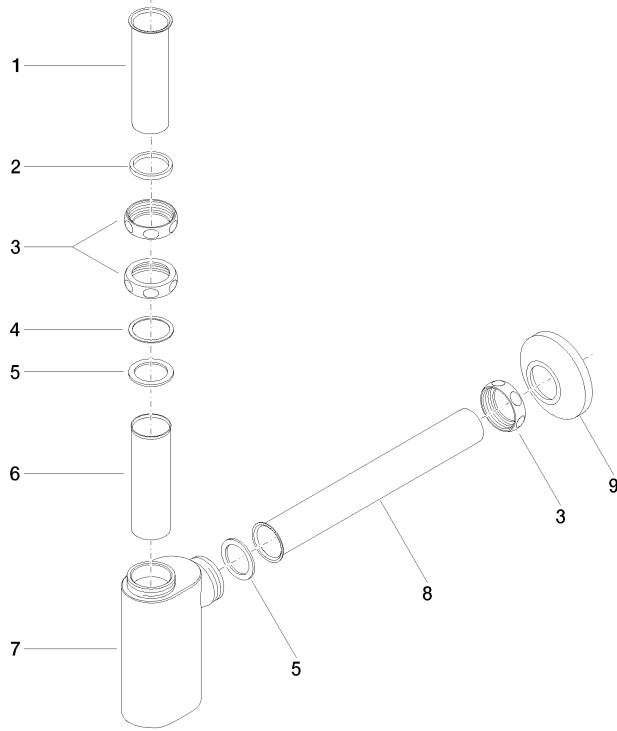

10 040 970

• rosette Ø 80 mm

	Brushed Durabross (23kt Gold)	10 040 970-28
	Chrome	10 040 970-00
	Brushed Platinum	10 040 970-06
	Platinum	10 040 970-08
	Durabross (23kt Gold)	10 040 970-09
	Dark Chrome	10 040 970-19
	Brushed Champagne (22kt Gold)	10 040 970-46
	Champagne (22kt Gold)	10 040 970-47
	Brushed Dark Platinum	10 040 970-99

10 040 970

mm [inches]

10 040 970

Parts for other finishes can be found here: [Chrome](#)

MADISON Siphon for basin 1 1/4" - Brushed Durabross (23kt Gold)

MADISON

10 040 970

Spare parts list

No.	Item Number	Name	Quantity used	Delivery time
	09 28 23 005-28	Pipe Ø 32 x 0,75 x 110 mm - Brushed Durabross (23kt Gold)	12	20