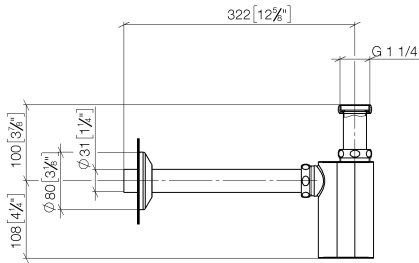

10 040 970

• rosette Ø 80 mm

	Brushed Durabross (23kt Gold)	10 040 970-28
	Chrome	10 040 970-00
	Brushed Platinum	10 040 970-06
	Platinum	10 040 970-08
	Durabross (23kt Gold)	10 040 970-09
	Dark Chrome	10 040 970-19
	Brushed Champagne (22kt Gold)	10 040 970-46
	Champagne (22kt Gold)	10 040 970-47
	Brushed Dark Platinum	10 040 970-99

10 040 970

mm [inches]

10 040 970

Parts for other finishes can be found here: [Chrome](#)

MADISON Siphon for basin 1 1/4" - Brushed Durabross (23kt Gold)

MADISON

10 040 970

Spare parts list

No.	Item Number	Name	Quantity used	Delivery time
	09 28 23 005-28	Pipe Ø 32 x 0,75 x 110 mm - Brushed Durabross (23kt Gold)	12	20