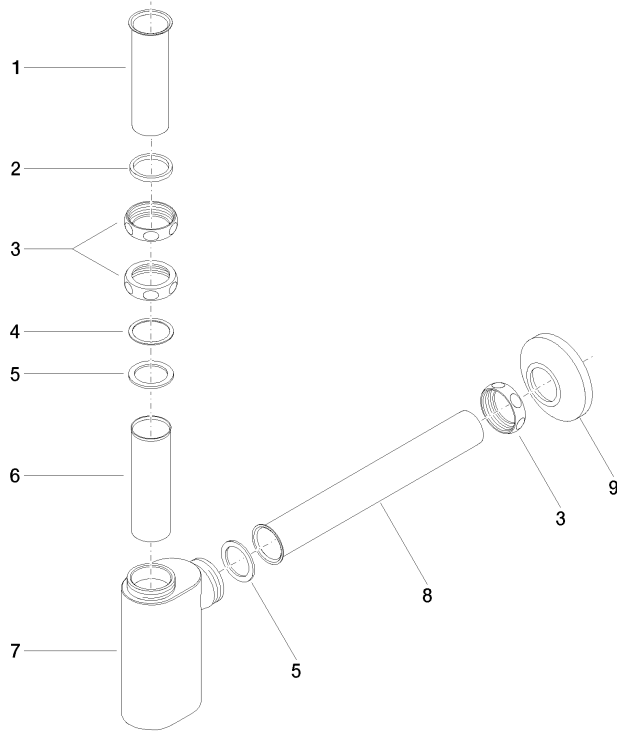

**MADISON Siphon for basin 1 1/4" - Brushed Champagne (22kt Gold)**

MADISON

10 040 970

● rosette Ø 80 mm

	Brushed Champagne (22kt Gold)	10 040 970-46
	Chrome	10 040 970-00
	Brushed Platinum	10 040 970-06
	Platinum	10 040 970-08
	Durabress (23kt Gold)	10 040 970-09
	Dark Chrome	10 040 970-19
	Brushed Durabress (23kt Gold)	10 040 970-28
	Champagne (22kt Gold)	10 040 970-47
	Brushed Dark Platinum	10 040 970-99

10 040 970

mm [inches]

10 040 970

Parts for other finishes can be found here: [Chrome](#)

MADISON Siphon for basin 1 1/4" - Brushed Champagne (22kt Gold)

MADISON

10 040 970

**Spare parts list**

No.	Item Number	Name	Quantity used	Delivery time
	09 28 23 005-46	pipe	12	30