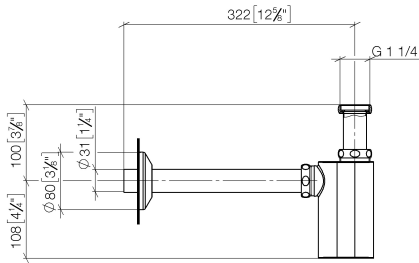

**MADISON Siphon for basin 1 1/4" - Brushed Champagne (22kt Gold)**

MADISON

10 040 970

● rosette Ø 80 mm

	Brushed Champagne (22kt Gold)	10 040 970-46
	Chrome	10 040 970-00
	Brushed Platinum	10 040 970-06
	Platinum	10 040 970-08
	Durabress (23kt Gold)	10 040 970-09
	Dark Chrome	10 040 970-19
	Brushed Durabress (23kt Gold)	10 040 970-28
	Champagne (22kt Gold)	10 040 970-47
	Brushed Dark Platinum	10 040 970-99

10 040 970

mm [inches]

10 040 970

Parts for other finishes can be found here: [Chrome](#)

MADISON Siphon for basin 1 1/4" - Brushed Champagne (22kt Gold)

MADISON

10 040 970

**Spare parts list**

No.	Item Number	Name	Quantity used	Delivery time
	09 28 23 005-46	pipe	12	30