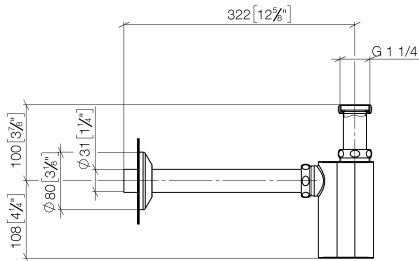

10 040 970

● rosette Ø 80 mm

	Champagne (22kt Gold)	10 040 970-47
	Chrome	10 040 970-00
	Brushed Platinum	10 040 970-06
	Platinum	10 040 970-08
	Durabass (23kt Gold)	10 040 970-09
	Dark Chrome	10 040 970-19
	Brushed Durabass (23kt Gold)	10 040 970-28
	Brushed Champagne (22kt Gold)	10 040 970-46
	Brushed Dark Platinum	10 040 970-99

10 040 970

mm [inches]

10 040 970

Parts for other finishes can be found here: [Chrome](#)

MADISON Siphon for basin 1 1/4" - Champagne (22kt Gold)

MADISON

10 040 970

**Spare parts list**

No.	Item Number	Name	Quantity used	Delivery time
	09 28 23 005-47	Pipe Ø 32 x 0,75 x 110 mm - Champagne (22kt Gold)	12	30