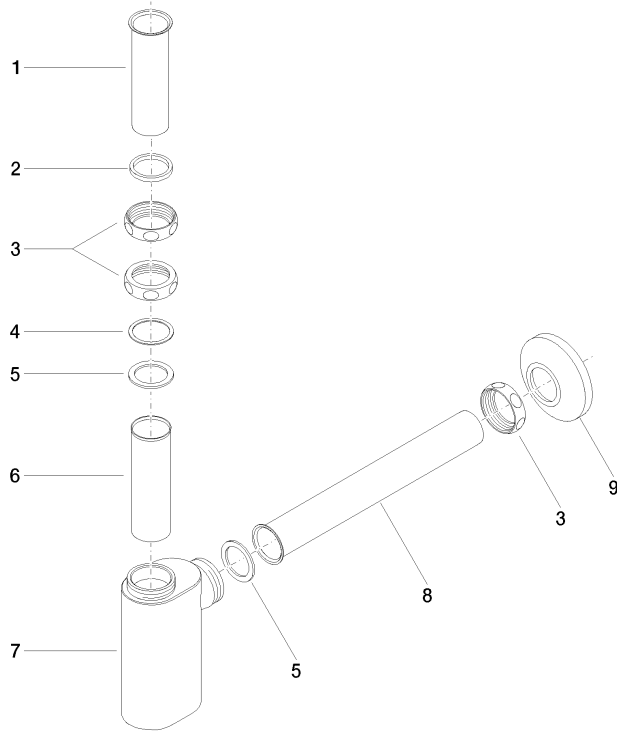

10 040 970

● rosette Ø 80 mm

	Champagne (22kt Gold)	10 040 970-47
	Chrome	10 040 970-00
	Brushed Platinum	10 040 970-06
	Platinum	10 040 970-08
	Durabass (23kt Gold)	10 040 970-09
	Dark Chrome	10 040 970-19
	Brushed Durabass (23kt Gold)	10 040 970-28
	Brushed Champagne (22kt Gold)	10 040 970-46
	Brushed Dark Platinum	10 040 970-99

10 040 970

mm [inches]

10 040 970

Parts for other finishes can be found here: [Chrome](#)

MADISON Siphon for basin 1 1/4" - Champagne (22kt Gold)

MADISON

10 040 970

**Spare parts list**

No.	Item Number	Name	Quantity used	Delivery time
	09 28 23 005-47	Pipe Ø 32 x 0,75 x 110 mm - Champagne (22kt Gold)	12	30