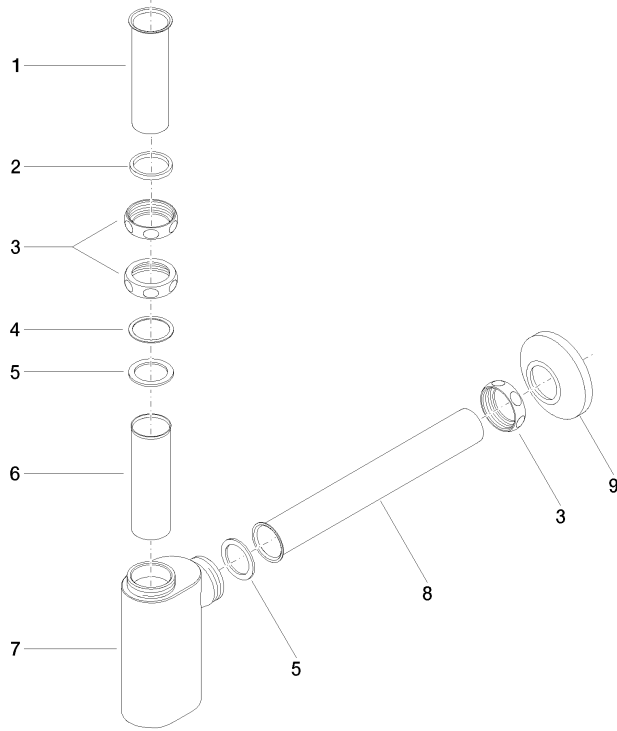

10 040 970

● rosette Ø 80 mm

	Brushed Dark Platinum	10 040 970-99
	Chrome	10 040 970-00
	Brushed Platinum	10 040 970-06
	Platinum	10 040 970-08
	Durabress (23kt Gold)	10 040 970-09
	Dark Chrome	10 040 970-19
	Brushed Durabress (23kt Gold)	10 040 970-28
	Brushed Champagne (22kt Gold)	10 040 970-46
	Champagne (22kt Gold)	10 040 970-47

10 040 970

mm [inches]

10 040 970

Parts for other finishes can be found here: [Chrome](#)

## MADISON Siphon for basin 1 1/4" - Brushed Dark Platinum

MADISON

10 040 970

### Spare parts list

No.	Item Number	Name	Quantity used	Delivery time
	09 28 23 005-99	Pipe Ø 32 x 0,75 x 110 mm - Brushed Dark Platinum	12	30