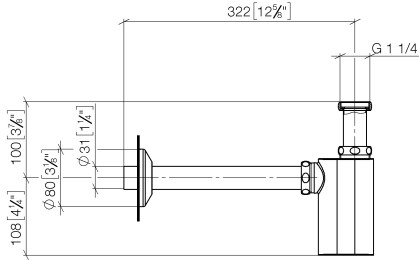

10 040 970

● rosette Ø 80 mm

	Brushed Dark Platinum	10 040 970-99
	Chrome	10 040 970-00
	Brushed Platinum	10 040 970-06
	Platinum	10 040 970-08
	Durabress (23kt Gold)	10 040 970-09
	Dark Chrome	10 040 970-19
	Brushed Durabress (23kt Gold)	10 040 970-28
	Brushed Champagne (22kt Gold)	10 040 970-46
	Champagne (22kt Gold)	10 040 970-47

10 040 970

mm [inches]

10 040 970

Parts for other finishes can be found here: [Chrome](#)

## MADISON Siphon for basin 1 1/4" - Brushed Dark Platinum

MADISON

10 040 970

### Spare parts list

No.	Item Number	Name	Quantity used	Delivery time
	09 28 23 005-99	Pipe Ø 32 x 0,75 x 110 mm - Brushed Dark Platinum	12	30