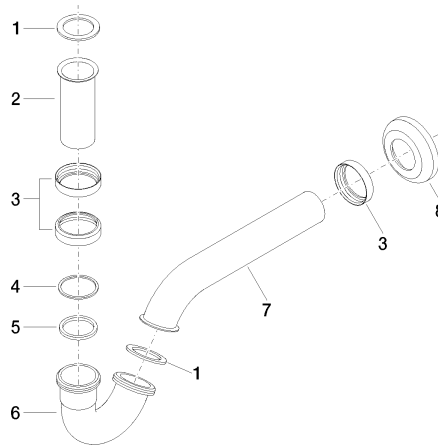

Siphon for bidet 1 1/4" - Durabross (23kt Gold)

IMO

10 050 970

● rosette Ø 65 mm

Fits: IMO, LULU, MADISON, MEM, TARA,
CL.1, LISSÉ, VAIA, META, CYO

	Durabross (23kt Gold)	10 050 970-09
	Chrome	10 050 970-00
	Brushed Platinum	10 050 970-06
	Platinum	10 050 970-08
	Dark Chrome	10 050 970-19
	Light Gold	10 050 970-26
	Brushed Light Gold	10 050 970-27
	Brushed Durabross (23kt Gold)	10 050 970-28
	Matte Black	10 050 970-33
	Brushed Bronze	10 050 970-42
	Brushed Champagne (22kt Gold)	10 050 970-46
	Champagne (22kt Gold)	10 050 970-47
	Brushed Chrome	10 050 970-93
	Brushed Dark Platinum	10 050 970-99

Siphon for bidet 1 1/4" - Durabross (23kt Gold)

10 050 970

mm [inches]

10 050 970

Product version from 10/1/2023

Parts for other
finishes can be found
here: [Chrome](#)

Siphon for bidet 1 1/4" - Durabronss (23kt Gold)

IMO

10 050 970

Spare parts list

Product version from 10/1/2023

No.	Item Number	Name	Quantity used	Delivery time
	09 14 05 018 90	seal	11	2