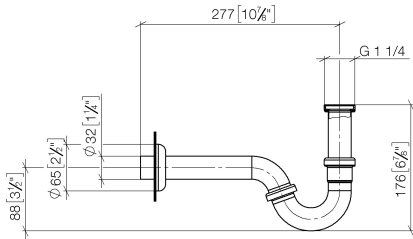

Siphon for bidet 1 1/4" - Durabross (23kt Gold)

IMO

10 050 970

● rosette Ø 65 mm

Fits: IMO, LULU, MADISON, MEM, TARA,
CL.1, LISSÉ, VAIA, META, CYO

	Durabross (23kt Gold)	10 050 970-09
	Chrome	10 050 970-00
	Brushed Platinum	10 050 970-06
	Platinum	10 050 970-08
	Dark Chrome	10 050 970-19
	Light Gold	10 050 970-26
	Brushed Light Gold	10 050 970-27
	Brushed Durabross (23kt Gold)	10 050 970-28
	Matte Black	10 050 970-33
	Brushed Bronze	10 050 970-42
	Brushed Champagne (22kt Gold)	10 050 970-46
	Champagne (22kt Gold)	10 050 970-47
	Brushed Chrome	10 050 970-93
	Brushed Dark Platinum	10 050 970-99

Siphon for bidet 1 1/4" - Durabross (23kt Gold)

10 050 970

mm [inches]

10 050 970

Product version from 10/1/2023

Parts for other
finishes can be found
here: [Chrome](#)

Siphon for bidet 1 1/4" - Durabronss (23kt Gold)

IMO

10 050 970

Spare parts list

Product version from 10/1/2023

No.	Item Number	Name	Quantity used	Delivery time
	09 14 05 018 90	seal	11	2