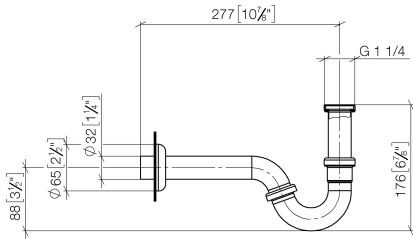

Siphon for bidet 1 1/4" - Brushed Bronze

IMO

10 050 970

• rosette Ø 65 mm

Fits: IMO, LULU, MADISON, MEM, TARA,
CL.1, LISSÉ, VAIA, META, CYO

	Brushed Bronze	10 050 970-42
	Chrome	10 050 970-00
	Brushed Platinum	10 050 970-06
	Platinum	10 050 970-08
	Durabronze (23kt Gold)	10 050 970-09
	Dark Chrome	10 050 970-19
	Light Gold	10 050 970-26
	Brushed Light Gold	10 050 970-27
	Brushed Durabronze (23kt Gold)	10 050 970-28
	Matte Black	10 050 970-33
	Brushed Champagne (22kt Gold)	10 050 970-46
	Champagne (22kt Gold)	10 050 970-47
	Brushed Chrome	10 050 970-93
	Brushed Dark Platinum	10 050 970-99

Siphon for bidet 1 1/4" - Brushed Bronze

10 050 970

mm [inches]

10 050 970

Product version from 10/1/2023

Parts for other
finishes can be found
here: [Chrome](#)

Siphon for bidet 1 1/4" - Brushed Bronze

IMO

10 050 970

Spare parts list

Product version from 10/1/2023

No.	Item Number	Name	Quantity used	Delivery time
	09 14 05 018 90	seal	11	2