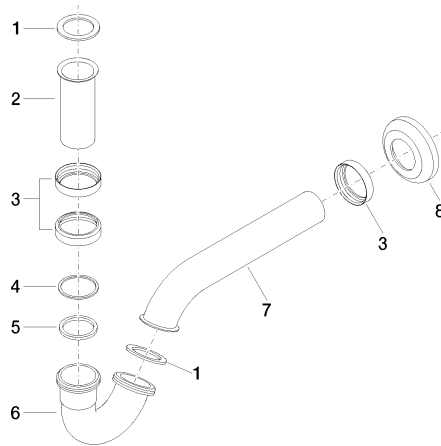

Siphon for bidet 1 1/4" - Brushed Bronze

IMO

10 050 970

• rosette Ø 65 mm

Fits: IMO, LULU, MADISON, MEM, TARA,
CL.1, LISSÉ, VAIA, META, CYO

	Brushed Bronze	10 050 970-42
	Chrome	10 050 970-00
	Brushed Platinum	10 050 970-06
	Platinum	10 050 970-08
	Durabronze (23kt Gold)	10 050 970-09
	Dark Chrome	10 050 970-19
	Light Gold	10 050 970-26
	Brushed Light Gold	10 050 970-27
	Brushed Durabronze (23kt Gold)	10 050 970-28
	Matte Black	10 050 970-33
	Brushed Champagne (22kt Gold)	10 050 970-46
	Champagne (22kt Gold)	10 050 970-47
	Brushed Chrome	10 050 970-93
	Brushed Dark Platinum	10 050 970-99

Siphon for bidet 1 1/4" - Brushed Bronze

10 050 970

mm [inches]

10 050 970

Product version from 10/1/2023

Parts for other
finishes can be found
here: [Chrome](#)

Siphon for bidet 1 1/4" - Brushed Bronze

IMO

10 050 970

Spare parts list

Product version from 10/1/2023

No.	Item Number	Name	Quantity used	Delivery time
	09 14 05 018 90	seal	11	2