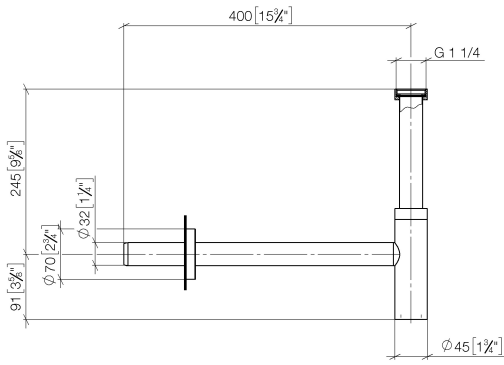

10 060 970

● rosette Ø 70 mm

Fits: LULU, TARA, LISSÉ, VAIA, META

	Chrome	10 060 970-00
	Brushed Platinum	10 060 970-06
	Platinum	10 060 970-08
	Durabress (23kt Gold)	10 060 970-09
	Dark Chrome	10 060 970-19
	Light Gold	10 060 970-26
	Brushed Light Gold	10 060 970-27
	Brushed Durabress (23kt Gold)	10 060 970-28
	Matte Black	10 060 970-33
	Brushed Bronze	10 060 970-42
	Brushed Champagne (22kt Gold)	10 060 970-46
	Champagne (22kt Gold)	10 060 970-47
	Brushed Chrome	10 060 970-93
	Brushed Dark Platinum	10 060 970-99

10 060 970

mm [inches]

10 060 970

**Product version from 10/1/2023**

Parts for other finishes can be found here: [Brushed](#)  
[Platinum](#)

#### Product version from 10/1/2023

No.	Item Number	Name	Quantity used	Delivery time
	09 14 20 060 90	seal	15	2