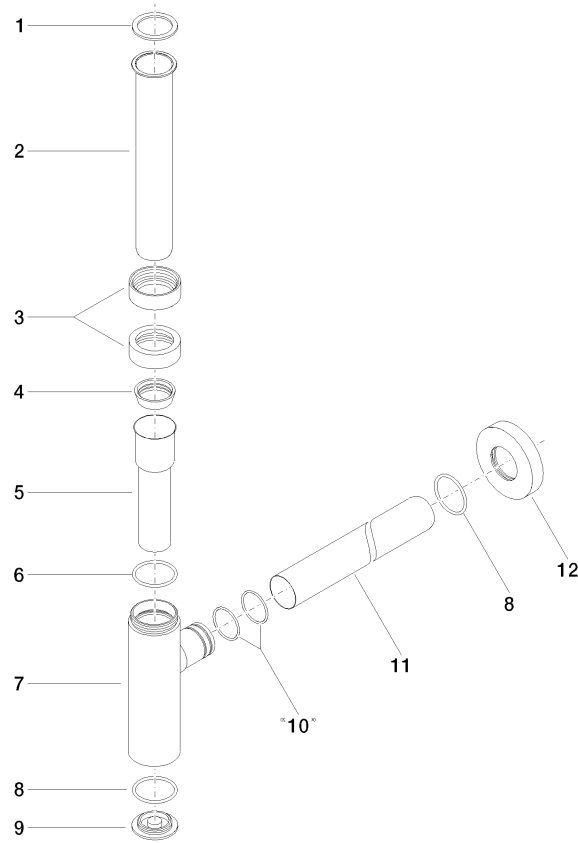

10 060 970

● rosette Ø 70 mm

Fits: LULU, TARA, LISSÉ, VAIA, META

	Chrome	10 060 970-00
	Brushed Platinum	10 060 970-06
	Platinum	10 060 970-08
	Durabress (23kt Gold)	10 060 970-09
	Dark Chrome	10 060 970-19
	Light Gold	10 060 970-26
	Brushed Light Gold	10 060 970-27
	Brushed Durabress (23kt Gold)	10 060 970-28
	Matte Black	10 060 970-33
	Brushed Bronze	10 060 970-42
	Brushed Champagne (22kt Gold)	10 060 970-46
	Champagne (22kt Gold)	10 060 970-47
	Brushed Chrome	10 060 970-93
	Brushed Dark Platinum	10 060 970-99

10 060 970

mm [inches]

10 060 970

**Product version from 10/1/2023**

Parts for other finishes can be found here: [Brushed](#)  
[Platinum](#)

### Spare parts list

#### Product version from 10/1/2023

No.	Item Number	Name	Quantity used	Delivery time
	09 14 20 060 90	seal	15	2