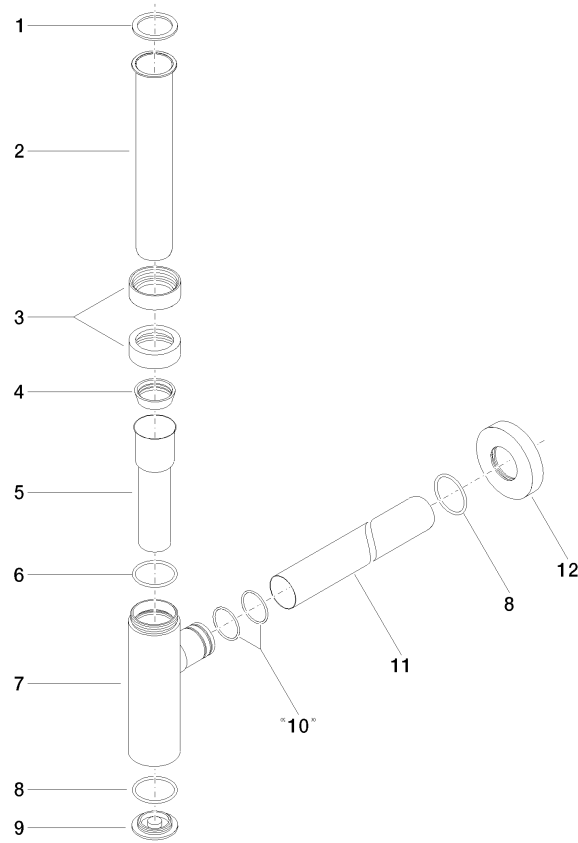

10 060 970

• rosette Ø 70 mm

Fits: LULU, TARA, LISSÉ, VAIA, META

	Brushed Platinum	10 060 970-06
	Chrome	10 060 970-00
	Platinum	10 060 970-08
	Durabress (23kt Gold)	10 060 970-09
	Dark Chrome	10 060 970-19
	Light Gold	10 060 970-26
	Brushed Light Gold	10 060 970-27
	Brushed Durabress (23kt Gold)	10 060 970-28
	Matte Black	10 060 970-33
	Brushed Bronze	10 060 970-42
	Brushed Champagne (22kt Gold)	10 060 970-46
	Champagne (22kt Gold)	10 060 970-47
	Brushed Chrome	10 060 970-93
	Brushed Dark Platinum	10 060 970-99

10 060 970

mm [inches]

10 060 970

Product version from 10/1/2023

Parts for other finishes can be found here: [Chrome](#)

Siphon for basin - Brushed Platinum

LULU

10 060 970

Spare parts list

Product version from 10/1/2023

No.	Item Number	Name	Quantity used	Delivery time
	09 14 20 060 90	seal	15	2