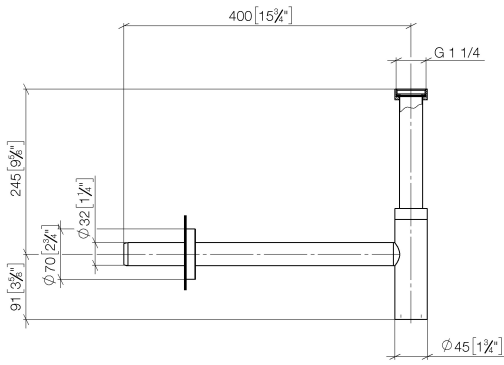

10 060 970

• rosette Ø 70 mm

Fits: LULU, TARA, LISSÉ, VAIA, META

	Brushed Platinum	10 060 970-06
	Chrome	10 060 970-00
	Platinum	10 060 970-08
	Durabress (23kt Gold)	10 060 970-09
	Dark Chrome	10 060 970-19
	Light Gold	10 060 970-26
	Brushed Light Gold	10 060 970-27
	Brushed Durabress (23kt Gold)	10 060 970-28
	Matte Black	10 060 970-33
	Brushed Bronze	10 060 970-42
	Brushed Champagne (22kt Gold)	10 060 970-46
	Champagne (22kt Gold)	10 060 970-47
	Brushed Chrome	10 060 970-93
	Brushed Dark Platinum	10 060 970-99

10 060 970

mm [inches]

10 060 970

Product version from 10/1/2023

Parts for other finishes can be found here: [Chrome](#)

Siphon for basin - Brushed Platinum

LULU

10 060 970

Spare parts list

Product version from 10/1/2023

No.	Item Number	Name	Quantity used	Delivery time
	09 14 20 060 90	seal	15	2