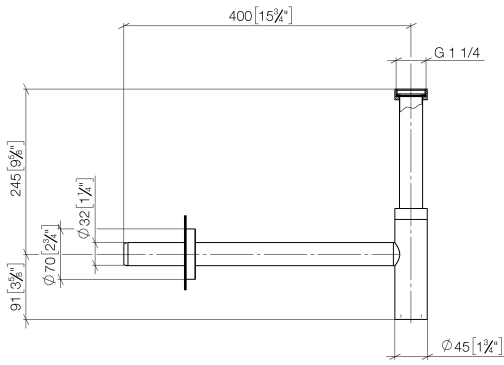

10 060 970

• rosette Ø 70 mm

Fits: LULU, TARA, LISSÉ, VAIA, META

	Matte Black	10 060 970-33
	Chrome	10 060 970-00
	Brushed Platinum	10 060 970-06
	Platinum	10 060 970-08
	Durabress (23kt Gold)	10 060 970-09
	Dark Chrome	10 060 970-19
	Light Gold	10 060 970-26
	Brushed Light Gold	10 060 970-27
	Brushed Durabress (23kt Gold)	10 060 970-28
	Brushed Bronze	10 060 970-42
	Brushed Champagne (22kt Gold)	10 060 970-46
	Champagne (22kt Gold)	10 060 970-47
	Brushed Chrome	10 060 970-93
	Brushed Dark Platinum	10 060 970-99

10 060 970

mm [inches]

10 060 970

Product version from 10/1/2023

Parts for other finishes can be found here: [Chrome](#)

Siphon for basin - Matte Black

LULU

10 060 970

Spare parts list

Product version from 10/1/2023

No.	Item Number	Name	Quantity used	Delivery time
	09 14 20 060 90	seal	15	2