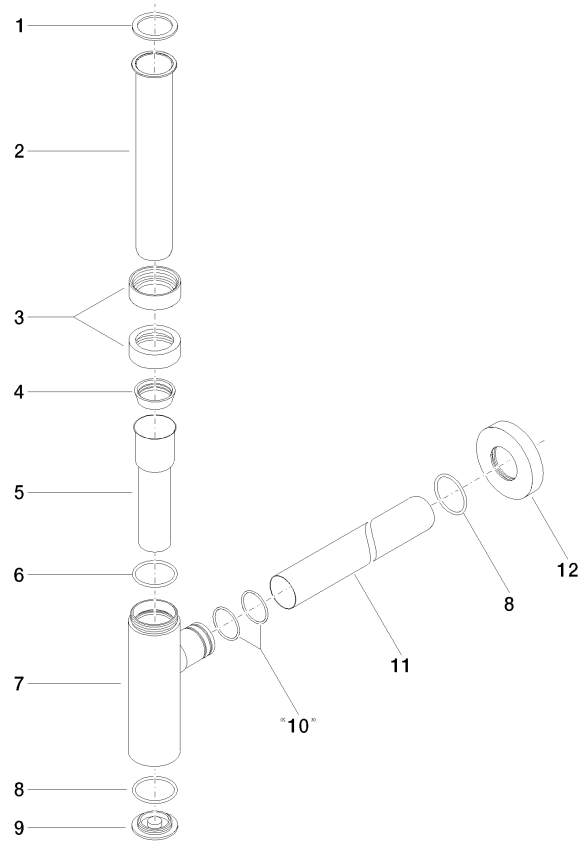

10 060 970

• rosette Ø 70 mm

Fits: LULU, TARA, LISSÉ, VAIA, META

	Matte Black	10 060 970-33
	Chrome	10 060 970-00
	Brushed Platinum	10 060 970-06
	Platinum	10 060 970-08
	Durabress (23kt Gold)	10 060 970-09
	Dark Chrome	10 060 970-19
	Light Gold	10 060 970-26
	Brushed Light Gold	10 060 970-27
	Brushed Durabress (23kt Gold)	10 060 970-28
	Brushed Bronze	10 060 970-42
	Brushed Champagne (22kt Gold)	10 060 970-46
	Champagne (22kt Gold)	10 060 970-47
	Brushed Chrome	10 060 970-93
	Brushed Dark Platinum	10 060 970-99

10 060 970

mm [inches]

10 060 970

Product version from 10/1/2023

Parts for other finishes can be found here: [Chrome](#)

Siphon for basin - Matte Black

LULU

10 060 970

Spare parts list

Product version from 10/1/2023

No.	Item Number	Name	Quantity used	Delivery time
	09 14 20 060 90	seal	15	2