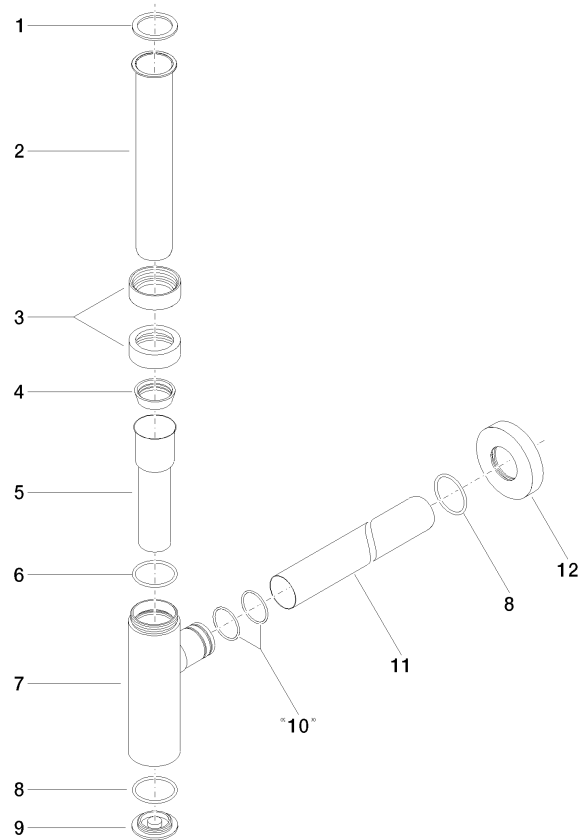

Siphon for basin - Champagne (22kt Gold)

LULU

10 060 970

● rosette Ø 70 mm

Fits: LULU, TARA, LISSÉ, VAIA, META

	Champagne (22kt Gold)	10 060 970-47
	Chrome	10 060 970-00
	Brushed Platinum	10 060 970-06
	Platinum	10 060 970-08
	Durabrand (23kt Gold)	10 060 970-09
	Dark Chrome	10 060 970-19
	Light Gold	10 060 970-26
	Brushed Light Gold	10 060 970-27
	Brushed Durabrand (23kt Gold)	10 060 970-28
	Matte Black	10 060 970-33
	Brushed Bronze	10 060 970-42
	Brushed Champagne (22kt Gold)	10 060 970-46
	Brushed Chrome	10 060 970-93
	Brushed Dark Platinum	10 060 970-99

10 060 970

Product version from 10/1/2023

Parts for other finishes can be found here: [Chrome](#)

Siphon for basin - Champagne (22kt Gold)

LULU

10 060 970

Spare parts list

Product version from 10/1/2023

No.	Item Number	Name	Quantity used	Delivery time
	09 14 20 060 90	seal	15	2