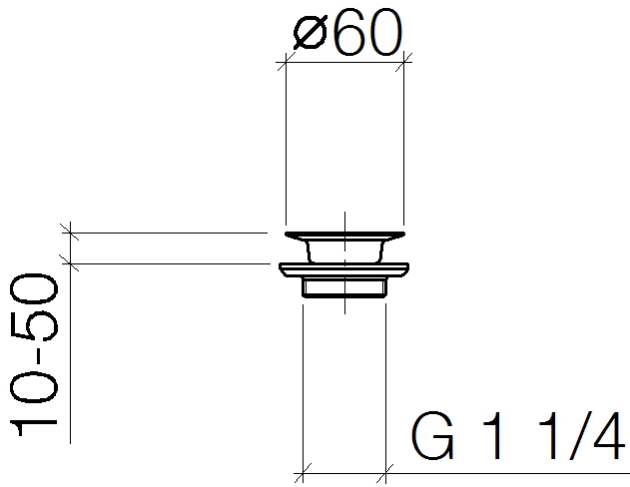

Grated waste 1 1/4" - Platinum

IMO

10 100 970

Fits: IMO, LULU, MADISON, MEM, TARA,
CL.1, LISSÉ, VAIA, META, CYO

	Platinum	10 100 970-08
	Chrome	10 100 970-00
	Brushed Platinum	10 100 970-06
	Durabass (23kt Gold)	10 100 970-09
	Dark Chrome	10 100 970-19
	Light Gold	10 100 970-26
	Brushed Light Gold	10 100 970-27
	Brushed Durabass (23kt Gold)	10 100 970-28
	Brushed Bronze	10 100 970-42
	Brushed Champagne (22kt Gold)	10 100 970-46
	Champagne (22kt Gold)	10 100 970-47
	Brushed Chrome	10 100 970-93
	Brushed Dark Platinum	10 100 970-99

Grated waste 1 1/4" - Platinum

IMO

10 100 970

10 100 970

10 100 970

Product version from 10/1/2023

Parts for other
finishes can be found
here: [Chrome](#)

Grated waste 1 1/4" - Platinum