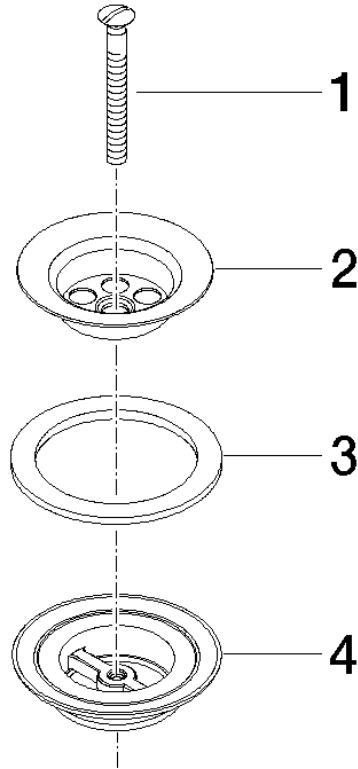

Grated waste 1 1/4" - Platinum

IMO

10 100 970

Fits: IMO, LULU, MADISON, MEM, TARA,
CL.1, LISSÉ, VAIA, META, CYO

	Platinum	10 100 970-08
	Chrome	10 100 970-00
	Brushed Platinum	10 100 970-06
	Durabass (23kt Gold)	10 100 970-09
	Dark Chrome	10 100 970-19
	Light Gold	10 100 970-26
	Brushed Light Gold	10 100 970-27
	Brushed Durabass (23kt Gold)	10 100 970-28
	Brushed Bronze	10 100 970-42
	Brushed Champagne (22kt Gold)	10 100 970-46
	Champagne (22kt Gold)	10 100 970-47
	Brushed Chrome	10 100 970-93
	Brushed Dark Platinum	10 100 970-99

Grated waste 1 1/4" - Platinum

IMO

10 100 970

10 100 970

10 100 970

Product version from 10/1/2023

Parts for other
finishes can be found
here: [Chrome](#)

Grated waste 1 1/4" - Platinum

IMO

10 100 970

Spare parts list

Product version from 10/1/2023

No.	Item Number	Name	Quantity used	Delivery time
	09 30 30 115-08	screw	4	60