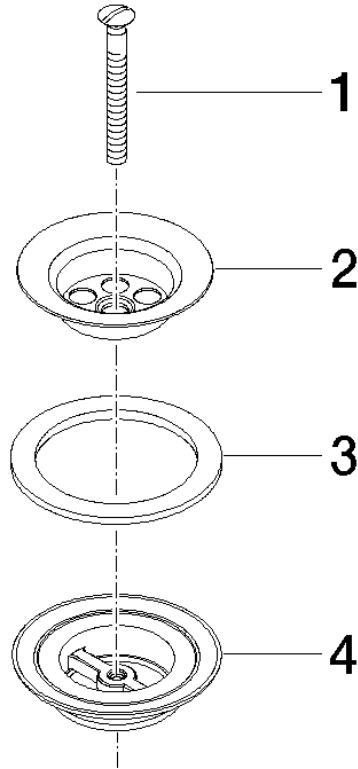

Grated waste 1 1/4" - Brushed Light Gold

IMO

10 100 970

Fits: IMO, LULU, MADISON, MEM, TARA,
CL.1, LISSÉ, VAIA, META, CYO

	Brushed Light Gold	10 100 970-27
	Chrome	10 100 970-00
	Brushed Platinum	10 100 970-06
	Platinum	10 100 970-08
	Durabress (23kt Gold)	10 100 970-09
	Dark Chrome	10 100 970-19
	Light Gold	10 100 970-26
	Brushed Durabress (23kt Gold)	10 100 970-28
	Brushed Bronze	10 100 970-42
	Brushed Champagne (22kt Gold)	10 100 970-46
	Champagne (22kt Gold)	10 100 970-47
	Brushed Chrome	10 100 970-93
	Brushed Dark Platinum	10 100 970-99

Grated waste 1 1/4" - Brushed Light Gold

IMO

10 100 970

10 100 970

10 100 970

Product version from 10/1/2023

Parts for other
finishes can be found
here: [Chrome](#)

Grated waste 1 1/4" - Brushed Light Gold

IMO

10 100 970

Spare parts list

Product version from 10/1/2023

No.	Item Number	Name	Quantity used	Delivery time
	09 30 30 115-27	screw	4	60