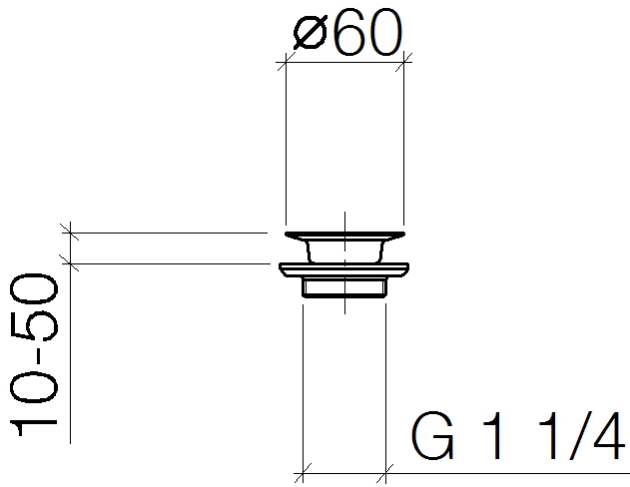

Grated waste 1 1/4" - Brushed Light Gold

IMO

10 100 970

Fits: IMO, LULU, MADISON, MEM, TARA,
CL.1, LISSÉ, VAIA, META, CYO

	Brushed Light Gold	10 100 970-27
	Chrome	10 100 970-00
	Brushed Platinum	10 100 970-06
	Platinum	10 100 970-08
	Durabress (23kt Gold)	10 100 970-09
	Dark Chrome	10 100 970-19
	Light Gold	10 100 970-26
	Brushed Durabress (23kt Gold)	10 100 970-28
	Brushed Bronze	10 100 970-42
	Brushed Champagne (22kt Gold)	10 100 970-46
	Champagne (22kt Gold)	10 100 970-47
	Brushed Chrome	10 100 970-93
	Brushed Dark Platinum	10 100 970-99

Grated waste 1 1/4" - Brushed Light Gold

IMO

10 100 970

10 100 970

10 100 970

Product version from 10/1/2023

Parts for other
finishes can be found
here: [Chrome](#)

Grated waste 1 1/4" - Brushed Light Gold