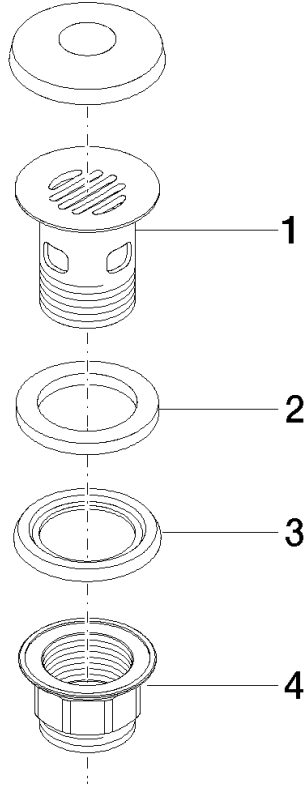

Grated waste 1 1/4" - Platinum

IMO

10 105 970

Fits: IMO, LULU, MADISON, MEM, TARA,
CL.1, LISSÉ, VAIA, META, CYO

	Platinum	10 105 970-08
	Chrome	10 105 970-00
	Brushed Platinum	10 105 970-06
	Durabass (23kt Gold)	10 105 970-09
	Dark Chrome	10 105 970-19
	Light Gold	10 105 970-26
	Brushed Light Gold	10 105 970-27
	Brushed Durabass (23kt Gold)	10 105 970-28
	Matte Black	10 105 970-33
	Brushed Bronze	10 105 970-42
	Brushed Champagne (22kt Gold)	10 105 970-46
	Champagne (22kt Gold)	10 105 970-47
	Brushed Chrome	10 105 970-93
	Brushed Dark Platinum	10 105 970-99

Grated waste 1 1/4" - Platinum

IMO

10 105 970

Only suitable for basins with an overflow.

10 105 970

10 105 970

Product version from 10/1/2023

Parts for other finishes can be found here: [Chrome](#)

Grated waste 1 1/4" - Platinum

IMO

10 105 970

Spare parts list

Product version from 10/1/2023

No.	Item Number	Name	Quantity used	Delivery time
	09 11 01 027-08	cup	4	60