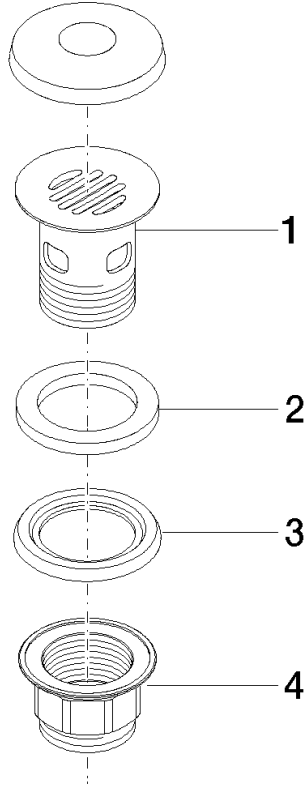

Grated waste 1 1/4" - Durabronz (23kt Gold)

IMO

10 105 970

Fits: IMO, LULU, MADISON, MEM, TARA,
CL.1, LISSÉ, VAIA, META, CYO

	Durabronz (23kt Gold)	10 105 970-09
	Chrome	10 105 970-00
	Brushed Platinum	10 105 970-06
	Platinum	10 105 970-08
	Dark Chrome	10 105 970-19
	Light Gold	10 105 970-26
	Brushed Light Gold	10 105 970-27
	Brushed Durabronz (23kt Gold)	10 105 970-28
	Matte Black	10 105 970-33
	Brushed Bronze	10 105 970-42
	Brushed Champagne (22kt Gold)	10 105 970-46
	Champagne (22kt Gold)	10 105 970-47
	Brushed Chrome	10 105 970-93
	Brushed Dark Platinum	10 105 970-99

Grated waste 1 1/4" - Durabronz (23kt Gold)

IMO

10 105 970

Only suitable for basins with an overflow.

10 105 970

10 105 970

Product version from 10/1/2023

Parts for other
finishes can be found
here: [Chrome](#)

Grated waste 1 1/4" - Durabrass (23kt Gold)

IMO

10 105 970

Spare parts list

Product version from 10/1/2023

No.	Item Number	Name	Quantity used	Delivery time
	09 11 01 027-09	cup	4	60