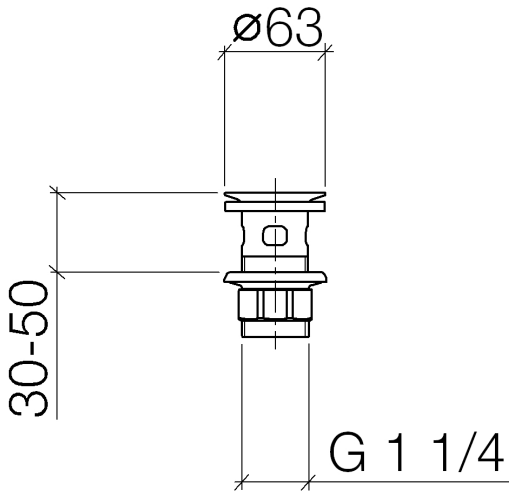

Grated waste 1 1/4" - Durabronz (23kt Gold)

IMO

10 105 970

Fits: IMO, LULU, MADISON, MEM, TARA,
CL.1, LISSÉ, VAIA, META, CYO

	Durabronz (23kt Gold)	10 105 970-09
	Chrome	10 105 970-00
	Brushed Platinum	10 105 970-06
	Platinum	10 105 970-08
	Dark Chrome	10 105 970-19
	Light Gold	10 105 970-26
	Brushed Light Gold	10 105 970-27
	Brushed Durabronz (23kt Gold)	10 105 970-28
	Matte Black	10 105 970-33
	Brushed Bronze	10 105 970-42
	Brushed Champagne (22kt Gold)	10 105 970-46
	Champagne (22kt Gold)	10 105 970-47
	Brushed Chrome	10 105 970-93
	Brushed Dark Platinum	10 105 970-99

Grated waste 1 1/4" - Durabronz (23kt Gold)

IMO

10 105 970

Only suitable for basins with an overflow.

10 105 970

10 105 970

Product version from 10/1/2023

Parts for other
finishes can be found
here: [Chrome](#)

Grated waste 1 1/4" - Durabrass (23kt Gold)

IMO

10 105 970

Spare parts list

Product version from 10/1/2023

No.	Item Number	Name	Quantity used	Delivery time
	09 11 01 027-09	cup	4	60