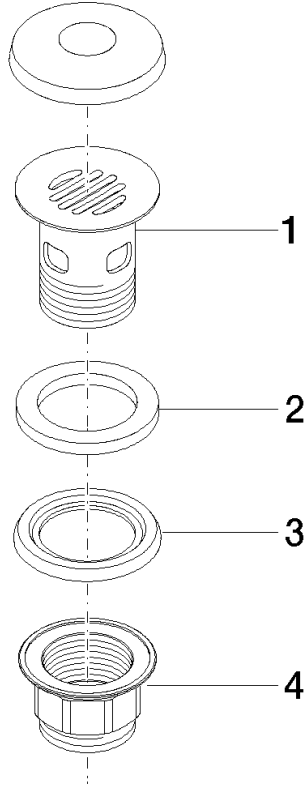

10 105 970

Fits: IMO, LULU, MADISON, MEM, TARA,
CL.1, LISSÉ, VAIA, META, CYO

	Matte Black	10 105 970-33
	Chrome	10 105 970-00
	Brushed Platinum	10 105 970-06
	Platinum	10 105 970-08
	Durabross (23kt Gold)	10 105 970-09
	Dark Chrome	10 105 970-19
	Light Gold	10 105 970-26
	Brushed Light Gold	10 105 970-27
	Brushed Durabross (23kt Gold)	10 105 970-28
	Brushed Bronze	10 105 970-42
	Brushed Champagne (22kt Gold)	10 105 970-46
	Champagne (22kt Gold)	10 105 970-47
	Brushed Chrome	10 105 970-93
	Brushed Dark Platinum	10 105 970-99

Grated waste 1 1/4" - Matte Black

IMO

10 105 970

Only suitable for basins with an overflow.

10 105 970

10 105 970

Product version from 10/1/2023

Parts for other
finishes can be found
here: [Chrome](#)

Grated waste 1 1/4" - Matte Black

IMO

10 105 970

Spare parts list

Product version from 10/1/2023

No.	Item Number	Name	Quantity used	Delivery time
	09 11 01 027-33	cup	4	60