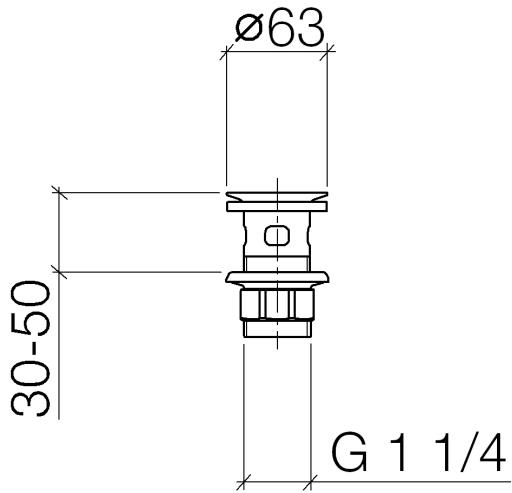

10 105 970

Fits: IMO, LULU, MADISON, MEM, TARA,
CL.1, LISSÉ, VAIA, META, CYO

	Matte Black	10 105 970-33
	Chrome	10 105 970-00
	Brushed Platinum	10 105 970-06
	Platinum	10 105 970-08
	Durabross (23kt Gold)	10 105 970-09
	Dark Chrome	10 105 970-19
	Light Gold	10 105 970-26
	Brushed Light Gold	10 105 970-27
	Brushed Durabross (23kt Gold)	10 105 970-28
	Brushed Bronze	10 105 970-42
	Brushed Champagne (22kt Gold)	10 105 970-46
	Champagne (22kt Gold)	10 105 970-47
	Brushed Chrome	10 105 970-93
	Brushed Dark Platinum	10 105 970-99

Grated waste 1 1/4" - Matte Black

IMO

10 105 970

Only suitable for basins with an overflow.

10 105 970

10 105 970

Product version from 10/1/2023

Parts for other
finishes can be found
here: [Chrome](#)

Grated waste 1 1/4" - Matte Black

IMO

10 105 970

Spare parts list

Product version from 10/1/2023

No.	Item Number	Name	Quantity used	Delivery time
	09 11 01 027-33	cup	4	60