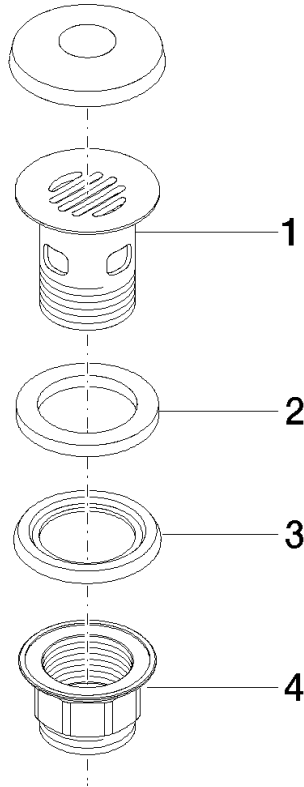

**Grated waste 1 1/4" - Brushed Champagne (22kt Gold)**

IMO

10 105 970

Fits: IMO, LULU, MADISON, MEM, TARA,  
CL.1, LISSÉ, VAIA, META, CYO

	Brushed Champagne (22kt Gold)	10 105 970-46
	Chrome	10 105 970-00
	Brushed Platinum	10 105 970-06
	Platinum	10 105 970-08
	Durabress (23kt Gold)	10 105 970-09
	Dark Chrome	10 105 970-19
	Light Gold	10 105 970-26
	Brushed Light Gold	10 105 970-27
	Brushed Durabress (23kt Gold)	10 105 970-28
	Matte Black	10 105 970-33
	Brushed Bronze	10 105 970-42
	Champagne (22kt Gold)	10 105 970-47
	Brushed Chrome	10 105 970-93
	Brushed Dark Platinum	10 105 970-99

## Grated waste 1 1/4" - Brushed Champagne (22kt Gold)

---

IMO

10 105 970

Only suitable for basins with an overflow.

10 105 970

10 105 970

**Product version from 10/1/2023**

Parts for other  
finishes can be found  
here: [Chrome](#)

Grated waste 1 1/4" - Brushed Champagne (22kt Gold)

IMO

10 105 970

**Spare parts list**

**Product version from 10/1/2023**

No.	Item Number	Name	Quantity used	Delivery time
	09 11 01 027-46	cup	4	30