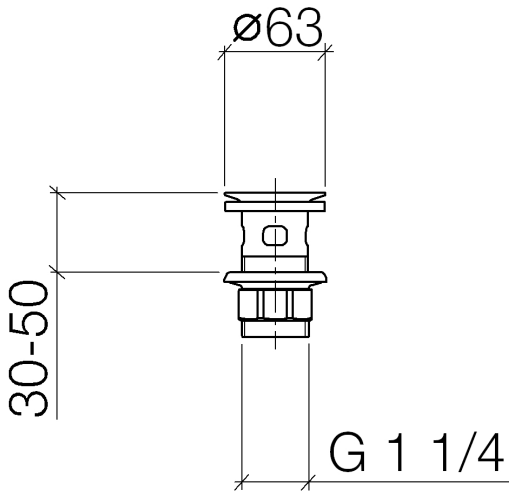

**Grated waste 1 1/4" - Brushed Champagne (22kt Gold)**

IMO

10 105 970

Fits: IMO, LULU, MADISON, MEM, TARA,  
CL.1, LISSÉ, VAIA, META, CYO

	Brushed Champagne (22kt Gold)	10 105 970-46
	Chrome	10 105 970-00
	Brushed Platinum	10 105 970-06
	Platinum	10 105 970-08
	Durabress (23kt Gold)	10 105 970-09
	Dark Chrome	10 105 970-19
	Light Gold	10 105 970-26
	Brushed Light Gold	10 105 970-27
	Brushed Durabress (23kt Gold)	10 105 970-28
	Matte Black	10 105 970-33
	Brushed Bronze	10 105 970-42
	Champagne (22kt Gold)	10 105 970-47
	Brushed Chrome	10 105 970-93
	Brushed Dark Platinum	10 105 970-99

## Grated waste 1 1/4" - Brushed Champagne (22kt Gold)

---

IMO

10 105 970

Only suitable for basins with an overflow.

10 105 970

10 105 970

**Product version from 10/1/2023**

Parts for other  
finishes can be found  
here: [Chrome](#)

Grated waste 1 1/4" - Brushed Champagne (22kt Gold)

IMO

10 105 970

**Spare parts list**

**Product version from 10/1/2023**

No.	Item Number	Name	Quantity used	Delivery time
	09 11 01 027-46	cup	4	30