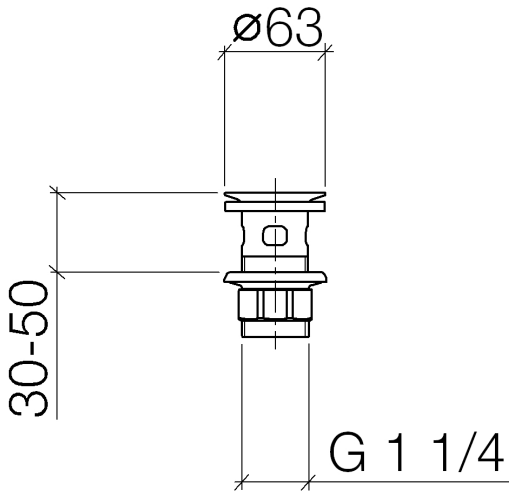

Grated waste 1 1/4" - Champagne (22kt Gold)

IMO

10 105 970

Fits: IMO, LULU, MADISON, MEM, TARA,
CL.1, LISSÉ, VAIA, META, CYO

	Champagne (22kt Gold)	10 105 970-47
	Chrome	10 105 970-00
	Brushed Platinum	10 105 970-06
	Platinum	10 105 970-08
	Durabrand (23kt Gold)	10 105 970-09
	Dark Chrome	10 105 970-19
	Light Gold	10 105 970-26
	Brushed Light Gold	10 105 970-27
	Brushed Durabrand (23kt Gold)	10 105 970-28
	Matte Black	10 105 970-33
	Brushed Bronze	10 105 970-42
	Brushed Champagne (22kt Gold)	10 105 970-46
	Brushed Chrome	10 105 970-93
	Brushed Dark Platinum	10 105 970-99

Grated waste 1 1/4" - Champagne (22kt Gold)

IMO

10 105 970

Only suitable for basins with an overflow.

10 105 970

10 105 970

Product version from 10/1/2023

Parts for other
finishes can be found
here: [Chrome](#)

Grated waste 1 1/4" - Champagne (22kt Gold)

IMO

10 105 970

Spare parts list

Product version from 10/1/2023

No.	Item Number	Name	Quantity used	Delivery time
	09 11 01 027-47	cup	4	30