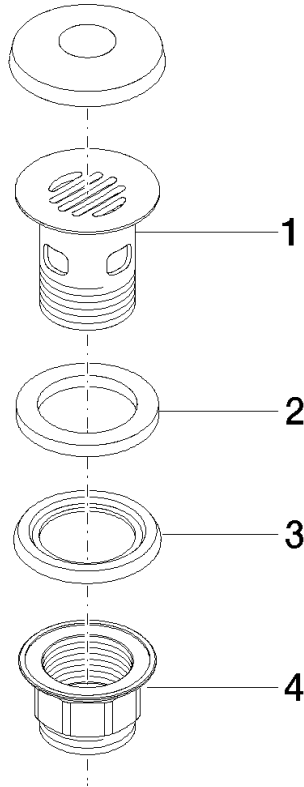

Grated waste 1 1/4" - Champagne (22kt Gold)

IMO

10 105 970

Fits: IMO, LULU, MADISON, MEM, TARA,
CL.1, LISSÉ, VAIA, META, CYO

	Champagne (22kt Gold)	10 105 970-47
	Chrome	10 105 970-00
	Brushed Platinum	10 105 970-06
	Platinum	10 105 970-08
	Durabrand (23kt Gold)	10 105 970-09
	Dark Chrome	10 105 970-19
	Light Gold	10 105 970-26
	Brushed Light Gold	10 105 970-27
	Brushed Durabrand (23kt Gold)	10 105 970-28
	Matte Black	10 105 970-33
	Brushed Bronze	10 105 970-42
	Brushed Champagne (22kt Gold)	10 105 970-46
	Brushed Chrome	10 105 970-93
	Brushed Dark Platinum	10 105 970-99

Grated waste 1 1/4" - Champagne (22kt Gold)

IMO

10 105 970

Only suitable for basins with an overflow.

10 105 970

10 105 970

Product version from 10/1/2023

Parts for other
finishes can be found
here: [Chrome](#)

Grated waste 1 1/4" - Champagne (22kt Gold)

IMO

10 105 970

Spare parts list

Product version from 10/1/2023

No.	Item Number	Name	Quantity used	Delivery time
	09 11 01 027-47	cup	4	30