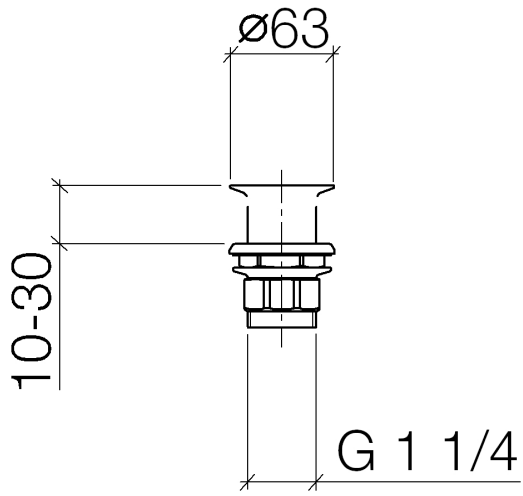

Grated waste 1 1/4" - Brushed Platinum

IMO

10 110 970

Fits: IMO, LULU, MADISON, MEM, TARA,
CL.1, LISSÉ, VAIA, META, CYO

	Brushed Platinum	10 110 970-06
	Chrome	10 110 970-00
	Platinum	10 110 970-08
	Durabress (23kt Gold)	10 110 970-09
	Dark Chrome	10 110 970-19
	Light Gold	10 110 970-26
	Brushed Light Gold	10 110 970-27
	Brushed Durabress (23kt Gold)	10 110 970-28
	Matte Black	10 110 970-33
	Brushed Bronze	10 110 970-42
	Brushed Champagne (22kt Gold)	10 110 970-46
	Champagne (22kt Gold)	10 110 970-47
	Brushed Chrome	10 110 970-93
	Brushed Dark Platinum	10 110 970-99

Grated waste 1 1/4" - Brushed Platinum

IMO

10 110 970

Only suitable for sinks without an overflow.

10 110 970

10 110 970

Product version from 10/1/2023

Parts for other finishes can be found here: [Chrome](#)

Grated waste 1 1/4" - Brushed Platinum

IMO

10 110 970

Spare parts list

Product version from 10/1/2023

No.	Item Number	Name	Quantity used	Delivery time
	09 11 01 025-06	cup	5	10