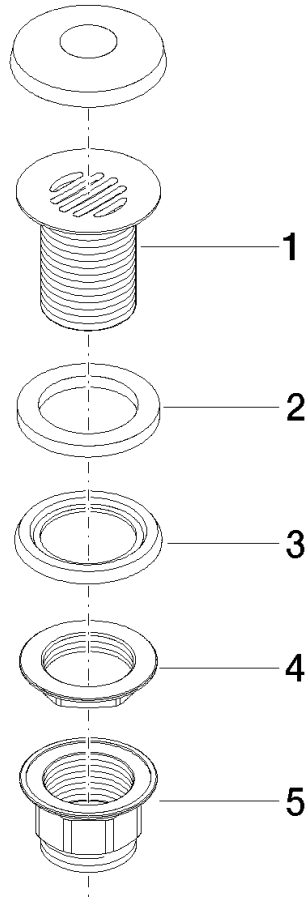

Grated waste 1 1/4" - Brushed Platinum

IMO

10 110 970

Fits: IMO, LULU, MADISON, MEM, TARA,
CL.1, LISSÉ, VAIA, META, CYO

	Brushed Platinum	10 110 970-06
	Chrome	10 110 970-00
	Platinum	10 110 970-08
	Durabress (23kt Gold)	10 110 970-09
	Dark Chrome	10 110 970-19
	Light Gold	10 110 970-26
	Brushed Light Gold	10 110 970-27
	Brushed Durabress (23kt Gold)	10 110 970-28
	Matte Black	10 110 970-33
	Brushed Bronze	10 110 970-42
	Brushed Champagne (22kt Gold)	10 110 970-46
	Champagne (22kt Gold)	10 110 970-47
	Brushed Chrome	10 110 970-93
	Brushed Dark Platinum	10 110 970-99

Grated waste 1 1/4" - Brushed Platinum

IMO

10 110 970

Only suitable for sinks without an overflow.

10 110 970

10 110 970

Product version from 10/1/2023

Parts for other finishes can be found here: [Chrome](#)

Grated waste 1 1/4" - Brushed Platinum

IMO

10 110 970

Spare parts list

Product version from 10/1/2023

No.	Item Number	Name	Quantity used	Delivery time
	09 11 01 025-06	cup	5	10