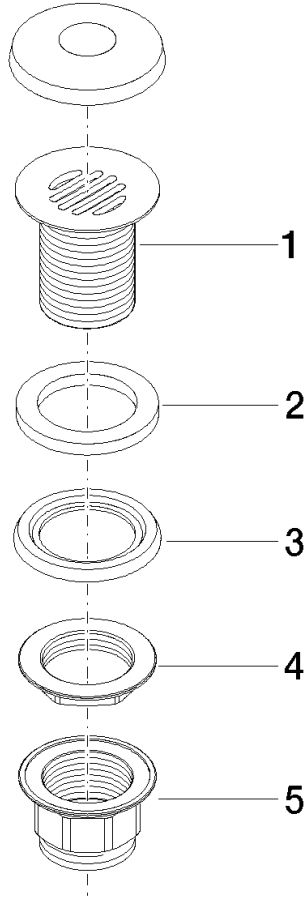

Grated waste 1 1/4" - Platinum

IMO

10 110 970

Fits: IMO, LULU, MADISON, MEM, TARA,
CL.1, LISSÉ, VAIA, META, CYO

	Platinum	10 110 970-08
	Chrome	10 110 970-00
	Brushed Platinum	10 110 970-06
	Durabass (23kt Gold)	10 110 970-09
	Dark Chrome	10 110 970-19
	Light Gold	10 110 970-26
	Brushed Light Gold	10 110 970-27
	Brushed Durabass (23kt Gold)	10 110 970-28
	Matte Black	10 110 970-33
	Brushed Bronze	10 110 970-42
	Brushed Champagne (22kt Gold)	10 110 970-46
	Champagne (22kt Gold)	10 110 970-47
	Brushed Chrome	10 110 970-93
	Brushed Dark Platinum	10 110 970-99

Grated waste 1 1/4" - Platinum

IMO

10 110 970

Only suitable for sinks without an overflow.

10 110 970

10 110 970

Product version from 10/1/2023

Parts for other finishes can be found here: [Chrome](#)

Grated waste 1 1/4" - Platinum

IMO

10 110 970

Spare parts list

Product version from 10/1/2023

No.	Item Number	Name	Quantity used	Delivery time
	09 11 01 025-08	cup	5	60