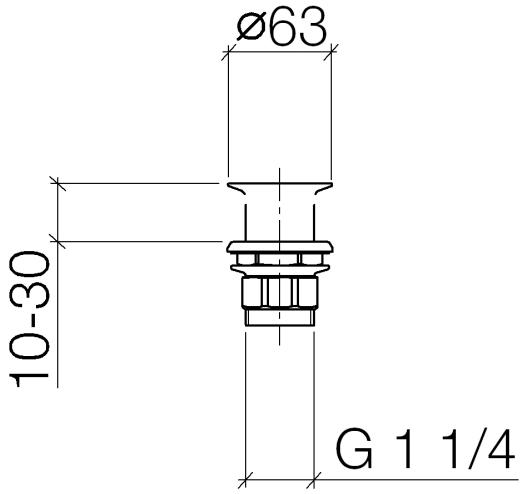

Grated waste 1 1/4" - Platinum

IMO

10 110 970

Fits: IMO, LULU, MADISON, MEM, TARA,
CL.1, LISSÉ, VAIA, META, CYO

	Platinum	10 110 970-08
	Chrome	10 110 970-00
	Brushed Platinum	10 110 970-06
	Durabass (23kt Gold)	10 110 970-09
	Dark Chrome	10 110 970-19
	Light Gold	10 110 970-26
	Brushed Light Gold	10 110 970-27
	Brushed Durabass (23kt Gold)	10 110 970-28
	Matte Black	10 110 970-33
	Brushed Bronze	10 110 970-42
	Brushed Champagne (22kt Gold)	10 110 970-46
	Champagne (22kt Gold)	10 110 970-47
	Brushed Chrome	10 110 970-93
	Brushed Dark Platinum	10 110 970-99

Grated waste 1 1/4" - Platinum

IMO

10 110 970

Only suitable for sinks without an overflow.

10 110 970

10 110 970

Product version from 10/1/2023

Parts for other finishes can be found here: [Chrome](#)

Grated waste 1 1/4" - Platinum

IMO

10 110 970

Spare parts list

Product version from 10/1/2023

No.	Item Number	Name	Quantity used	Delivery time
	09 11 01 025-08	cup	5	60