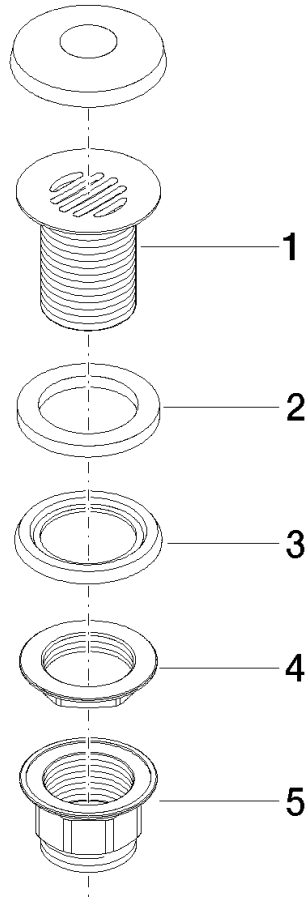

**Grated waste 1 1/4" - Durabronz (23kt Gold)**

IMO

10 110 970

Fits: IMO, LULU, MADISON, MEM, TARA,  
CL.1, LISSÉ, VAIA, META, CYO

	Durabronz (23kt Gold)	10 110 970-09
	Chrome	10 110 970-00
	Brushed Platinum	10 110 970-06
	Platinum	10 110 970-08
	Dark Chrome	10 110 970-19
	Light Gold	10 110 970-26
	Brushed Light Gold	10 110 970-27
	Brushed Durabronz (23kt Gold)	10 110 970-28
	Matte Black	10 110 970-33
	Brushed Bronze	10 110 970-42
	Brushed Champagne (22kt Gold)	10 110 970-46
	Champagne (22kt Gold)	10 110 970-47
	Brushed Chrome	10 110 970-93
	Brushed Dark Platinum	10 110 970-99

## Grated waste 1 1/4" - Durabronz (23kt Gold)

---

IMO

10 110 970

Only suitable for sinks without an overflow.

10 110 970

10 110 970

**Product version from 10/1/2023**

## Grated waste 1 1/4" - Durabrass (23kt Gold)

IMO

10 110 970

#### Product version from 10/1/2023

No.	Item Number	Name	Quantity used	Delivery time
	09 11 01 025-09	cup	5	60