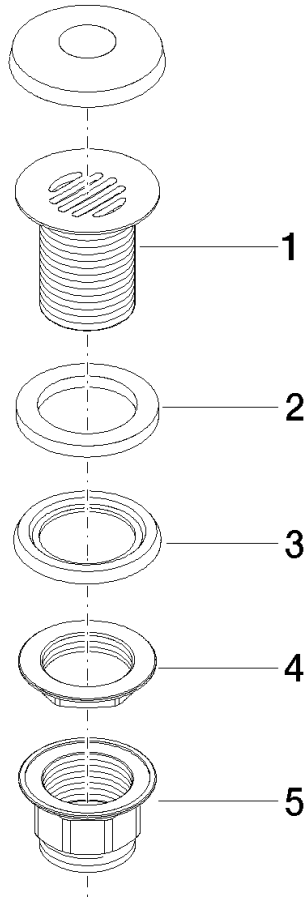

10 110 970

Fits: IMO, LULU, MADISON, MEM, TARA,
CL.1, LISSÉ, VAIA, META, CYO

	Matte Black	10 110 970-33
	Chrome	10 110 970-00
	Brushed Platinum	10 110 970-06
	Platinum	10 110 970-08
	Durabross (23kt Gold)	10 110 970-09
	Dark Chrome	10 110 970-19
	Light Gold	10 110 970-26
	Brushed Light Gold	10 110 970-27
	Brushed Durabross (23kt Gold)	10 110 970-28
	Brushed Bronze	10 110 970-42
	Brushed Champagne (22kt Gold)	10 110 970-46
	Champagne (22kt Gold)	10 110 970-47
	Brushed Chrome	10 110 970-93
	Brushed Dark Platinum	10 110 970-99

Grated waste 1 1/4" - Matte Black

IMO

10 110 970

Only suitable for sinks without an overflow.

10 110 970

10 110 970

Product version from 10/1/2023

Parts for other finishes can be found here: [Chrome](#)

Grated waste 1 1/4" - Matte Black

IMO

10 110 970

Spare parts list

Product version from 10/1/2023

No.	Item Number	Name	Quantity used	Delivery time
	09 11 01 025-33	cup	5	30