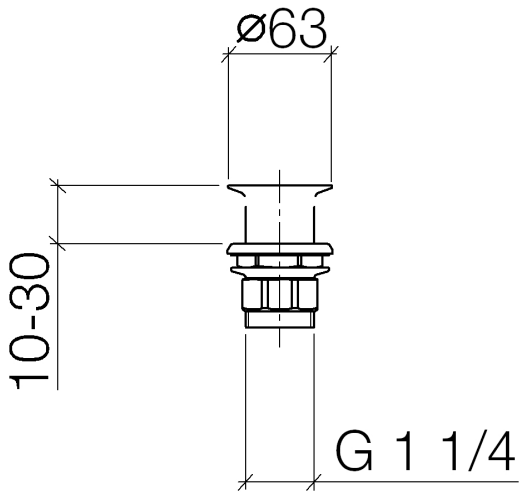

10 110 970

Fits: IMO, LULU, MADISON, MEM, TARA,
CL.1, LISSÉ, VAIA, META, CYO

	Matte Black	10 110 970-33
	Chrome	10 110 970-00
	Brushed Platinum	10 110 970-06
	Platinum	10 110 970-08
	Durabross (23kt Gold)	10 110 970-09
	Dark Chrome	10 110 970-19
	Light Gold	10 110 970-26
	Brushed Light Gold	10 110 970-27
	Brushed Durabross (23kt Gold)	10 110 970-28
	Brushed Bronze	10 110 970-42
	Brushed Champagne (22kt Gold)	10 110 970-46
	Champagne (22kt Gold)	10 110 970-47
	Brushed Chrome	10 110 970-93
	Brushed Dark Platinum	10 110 970-99

Grated waste 1 1/4" - Matte Black

IMO

10 110 970

Only suitable for sinks without an overflow.

10 110 970

10 110 970

Product version from 10/1/2023

Parts for other finishes can be found here: [Chrome](#)

Grated waste 1 1/4" - Matte Black

IMO

10 110 970

Spare parts list

Product version from 10/1/2023

No.	Item Number	Name	Quantity used	Delivery time
	09 11 01 025-33	cup	5	30